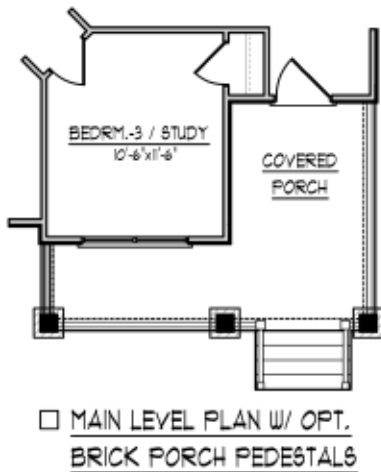

COTTAGE SERIES

DURANT

1309 SQ. FT.  
3 BEDROOMS, 2.5 BATHS

SHOWN WITH OPTIONAL METAL  
LIP AND BRICK COLUMNS

B

A

# MAIN FLOOR

MAIN LEVEL PLAN ELEV. A

"DURANT" 1309 Sq. Ft.

Rev. 3-22-18