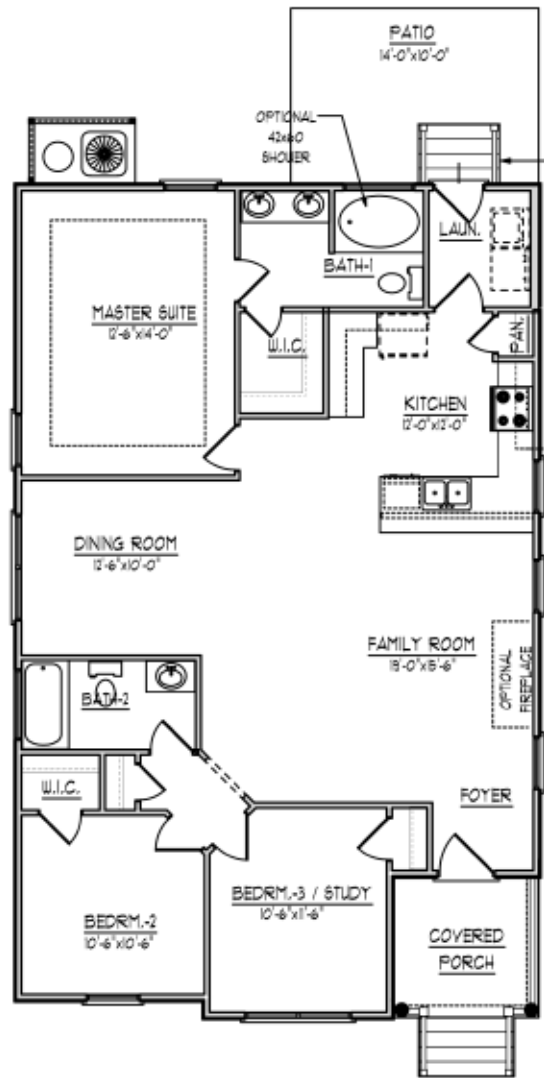

COTTAGE SERIES

DURANT

1309 SQ. FT.  
3 BEDROOMS, 2.5 BATHS

SHOWN WITH OPTIONAL METAL  
LIP AND BRICK COLUMNS

B

A

# MAIN FLOOR

MAIN LEVEL PLAN ELEV. A

"DURANT" 1309 Sq. Ft.

Rev. 3-22-18