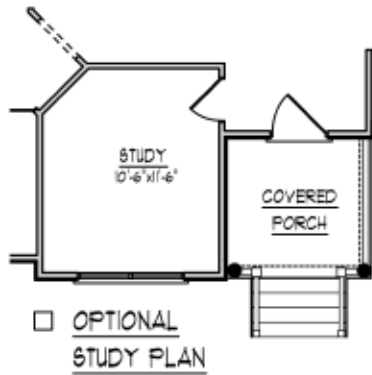

COTTAGE SERIES

DURANT

1309 SQ. FT.  
3 BEDROOMS, 2.5 BATHS

SHOWN WITH OPTIONAL METAL  
LIP AND BRICK COLUMNS

B

A

# MAIN FLOOR

MAIN LEVEL PLAN ELEV. A

"DURANT" 1309 Sq. Ft.

Rev. 3-22-18