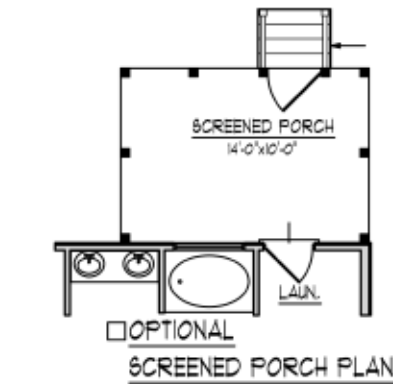

COTTAGE SERIES

DURANT

1309 SQ. FT.  
3 BEDROOMS, 2.5 BATHS

SHOWN WITH OPTIONAL METAL  
LIP AND BRICK COLUMNS

B

A

# MAIN FLOOR

MAIN LEVEL PLAN ELEV. A

"DURANT" 1309 Sq. Ft.

Rev. 3-22-18