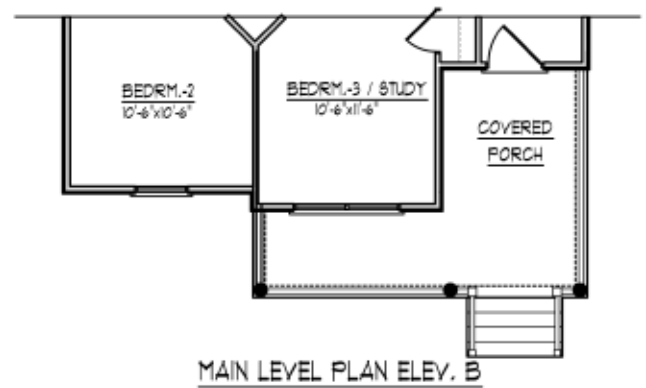

COTTAGE SERIES

DURANT

1309 SQ. FT.  
3 BEDROOMS, 2.5 BATHS

SHOWN WITH OPTIONAL METAL  
LIP AND BRICK COLUMNS

B

A

# MAIN FLOOR

MAIN LEVEL PLAN ELEV. A

"DURANT" 1309 Sq. Ft.

Rev. 3-22-18