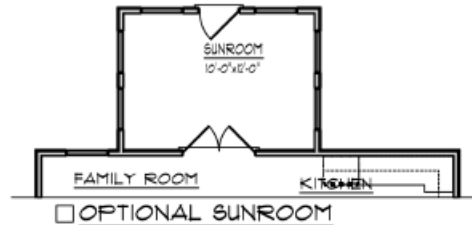

OPTIONAL SUNROOM