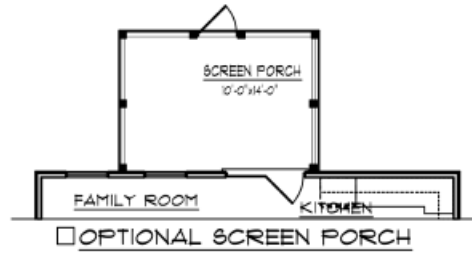

OPTIONAL SCREEN PORCH