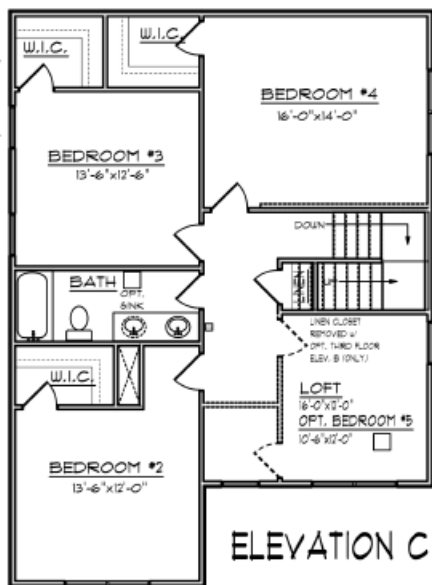

SECOND FLOOR

ELEVATION C