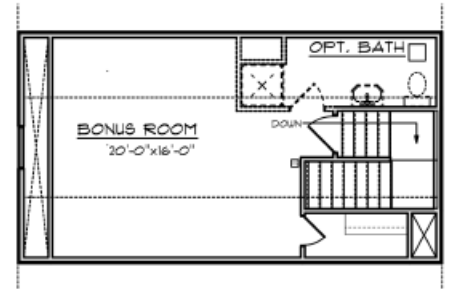

THIRD FLOOR

ELEVATION B&D