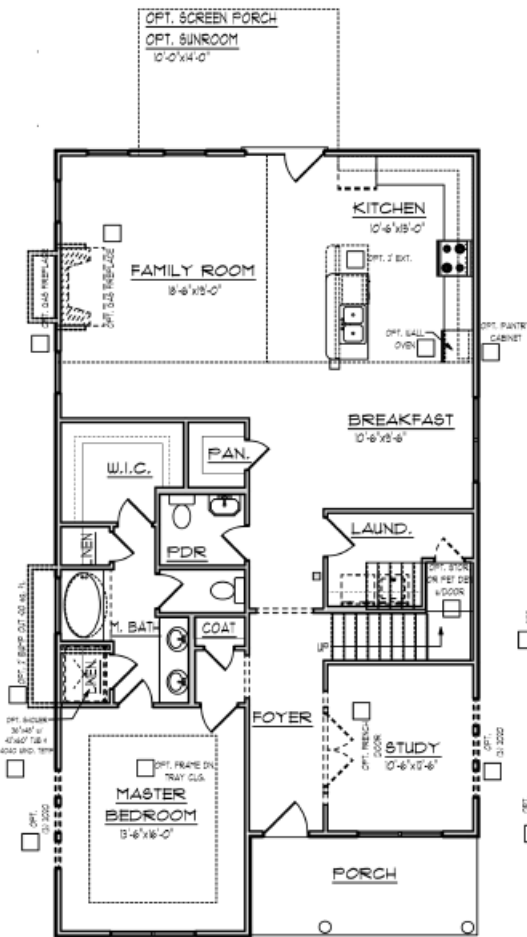

### AVONDALE

2553 SQ. FT. (2973 W/OPTIONAL 3RD FLOOR)  
4-5 BEDROOMS, 2.5-3.5 BATHS

**A** SHOWN WITH OPTIONAL METAL ROOF

**B**

**C** SHOWN WITH OPTIONAL METAL ROOF

**E** SHOWN WITH OPTIONAL METAL ROOF

**D**

# FIRST FLOOR

ELEVATION C&D

OPTIONAL SCREEN PORCH

OPTIONAL SUNROOM

ELEVATION A

# THIRD FLOOR

ELEVATION B&D