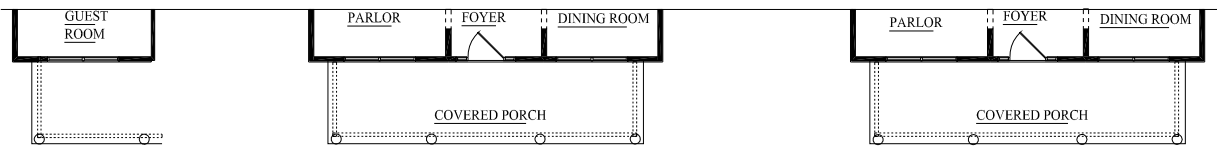

D SHOWN WITH OPTIONAL METAL ROOF

F

FIRST FLOOR

ELEVATION A,C&D LAUNDRY DOWN

ELEVATION A,C&D STANDARD

OPT. LAUND. w/GUEST SUITE

MAIN FLOOR "B,E&F" - DOWNSTAIRS

STANDARD MAIN FLOOR "B,E&F"

ELEVATION B,E&F LAUNDRY DOWN

ELEVATION B,E&F STANDARD

SECOND FLOOR

OPTIONAL 4 BEDROOM UPPER FLOOR "A", "C" & "D"

STANDARD UPPER FLOOR "A", "C" & "D"

ELEVATION A,C&D LAUNDRY DOWN

ELEVATION A,C&D STANDARD

OPTIONAL 4 BEDROOM UPPER FLOOR "B", "E" & "F"

STANDARD UPPER FLOOR "B", "E" & "F"

ELEVATION B,E&F LAUNDRY DOWN

ELEVATION B,E&F STANDARD

"VIRGINIA" 2,435 Sq. Ft.

Rev. 3-22-18