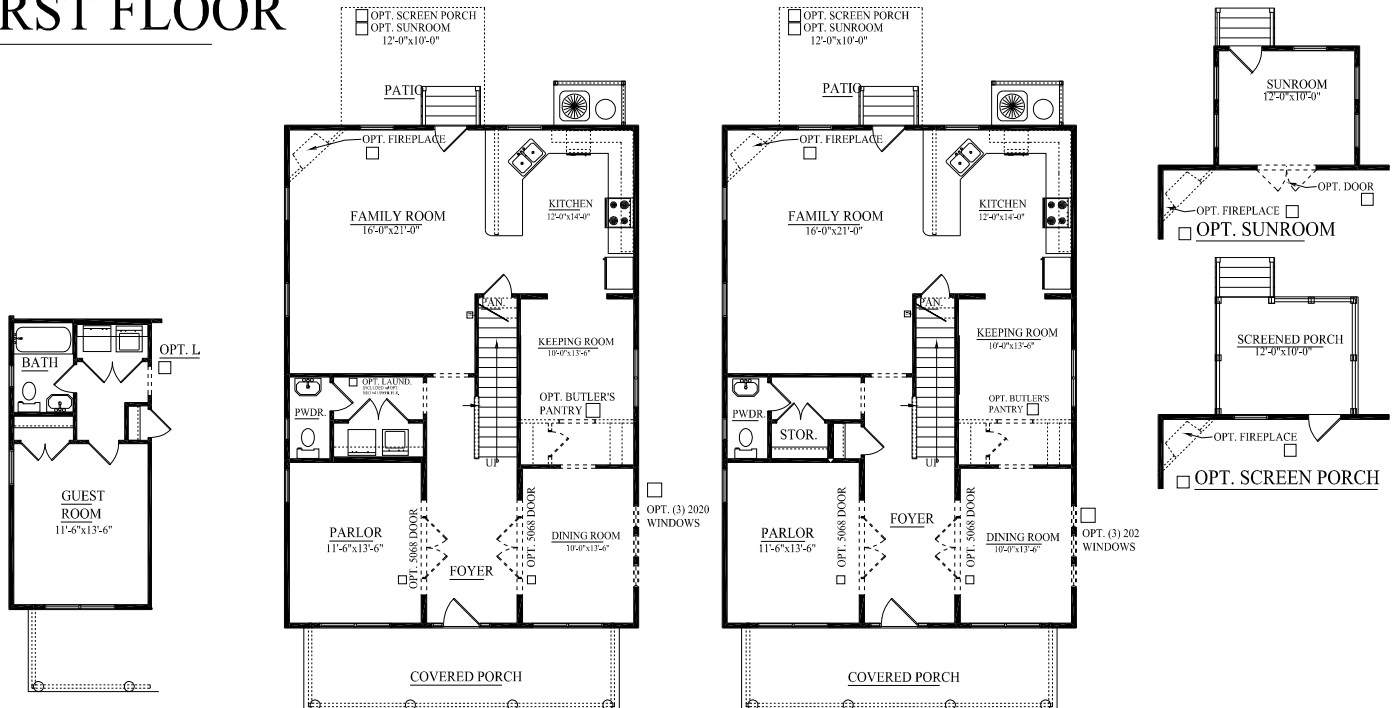

COTTAGE SERIES

VIRGINIA

2435 SQ. FT.

3-5 BEDROOMS, 2.5-3 BATHS

A SHOWN WITH OPTIONAL METAL ROOF

B

C

E

D SHOWN WITH OPTIONAL METAL ROOF

F

FIRST FLOOR

ELEVATION A,C&D LAUNDRY DOWN

ELEVATION A,C&D STANDARD

OPT. LAUND. w/GUEST SUITE

MAIN FLOOR "B,E&F" - DOWNSTAIRS

STANDARD MAIN FLOOR "B,E&F"

ELEVATION B,E&F LAUNDRY DOWN

ELEVATION B,E&F STANDARD

SECOND FLOOR

OPTIONAL 4 BEDROOM UPPER FLOOR "A", "C" & "D"

STANDARD UPPER FLOOR "A", "C" & "D"

ELEVATION A,C&D LAUNDRY DOWN

ELEVATION A,C&D STANDARD

OPTIONAL 4 BEDROOM UPPER FLOOR "B", "E" & "F"

STANDARD UPPER FLOOR "B", "E" & "F"

ELEVATION B,E&F LAUNDRY DOWN

ELEVATION B,E&F STANDARD

"VIRGINIA" 2,435 Sq. Ft.

Rev. 3-22-18