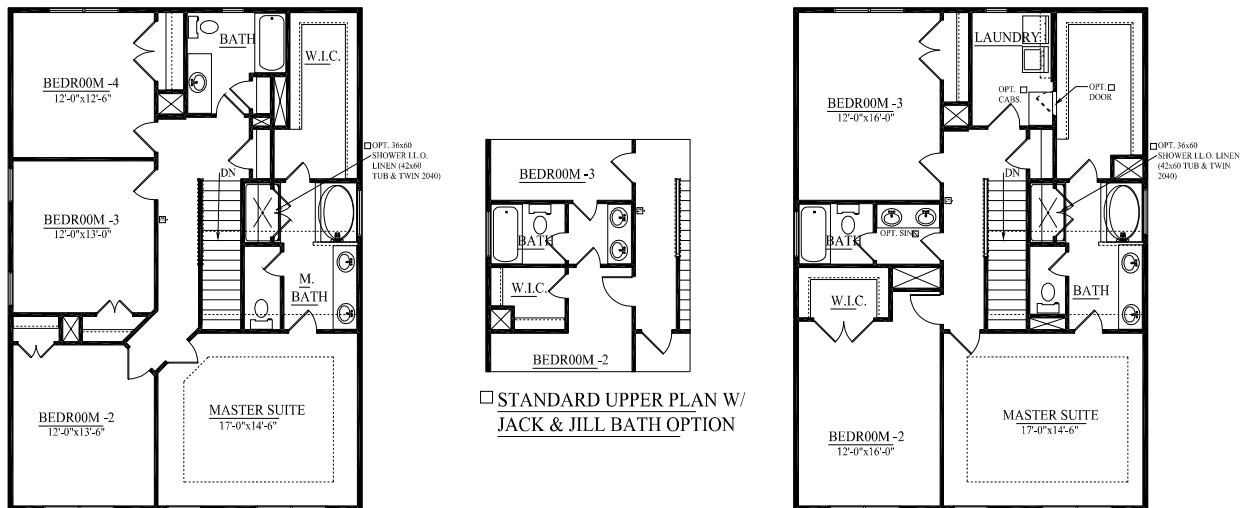

COTTAGE SERIES

VIRGINIA

2435 SQ. FT.

3-5 BEDROOMS, 2.5-3 BATHS

A SHOWN WITH OPTIONAL METAL ROOF

B

C

E

D SHOWN WITH OPTIONAL METAL ROOF

F

FIRST FLOOR

ELEVATION A,C&D LAUNDRY DOWN

ELEVATION A,C&D STANDARD

OPT. LAUND. w/GUEST SUITE

MAIN FLOOR "B,E&F" - DOWNSTAIRS

STANDARD MAIN FLOOR "B,E&F"

ELEVATION B,E&F LAUNDRY DOWN

ELEVATION B,E&F STANDARD

SECOND FLOOR

OPTIONAL 4 BEDROOM UPPER FLOOR "A", "C" & "D"

STANDARD UPPER FLOOR "A", "C" & "D"

ELEVATION A,C&D LAUNDRY DOWN

ELEVATION A,C&D STANDARD

OPTIONAL 4 BEDROOM UPPER FLOOR "B", "E" & "F"

STANDARD UPPER FLOOR "B", "E" & "F"

ELEVATION B,E&F LAUNDRY DOWN

ELEVATION B,E&F STANDARD

"VIRGINIA" 2,435 Sq. Ft.

Rev. 3-22-18