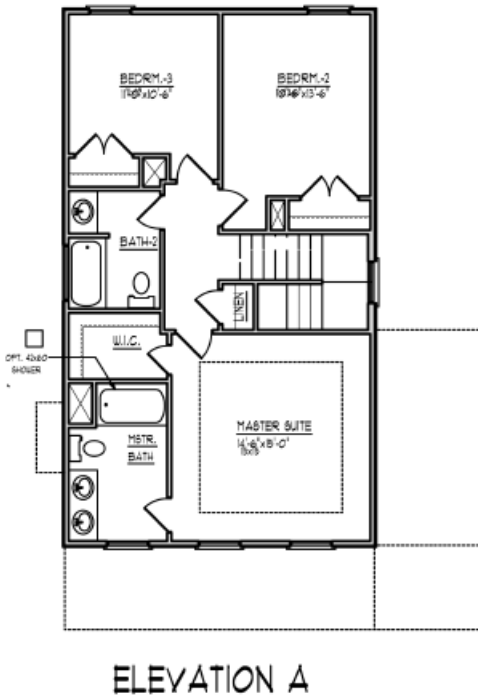

COTTAGE SERIES

RICHARDSON

1615 SQ. FT.
3 BEDROOMS, 2.5 BATHS

SHOWN WITH OPTIONAL WRAP AROUND
PORCH

A

B

FIRST FLOOR

THIRD FLOOR

SECOND FLOOR

"RICHARDSON" 1615 Sq. Ft.
 (Elev. A Opt. Third Floor 273 Sq. Ft.
 Opt. Bath +107 Sq. Ft.)

Rev. 11/30/2015