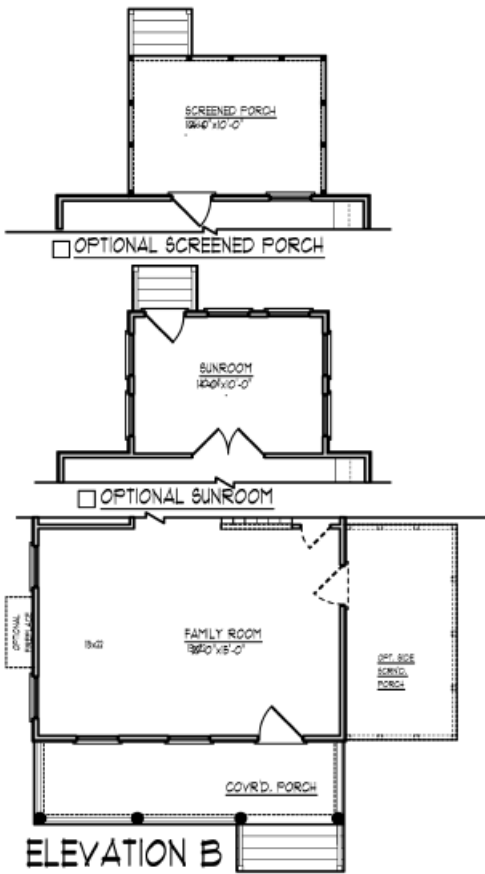

COTTAGE SERIES

RICHARDSON

1615 SQ. FT.
3 BEDROOMS, 2.5 BATHS

SHOWN WITH OPTIONAL WRAP AROUND
PORCH

A

B

FIRST FLOOR

THIRD FLOOR

SECOND FLOOR

"RICHARDSON" 1615 Sq. Ft.
 (Elev. A Opt. Third Floor 273 Sq. Ft.
 Opt. Bath +107 Sq. Ft.)

Rev. 11/30/2015