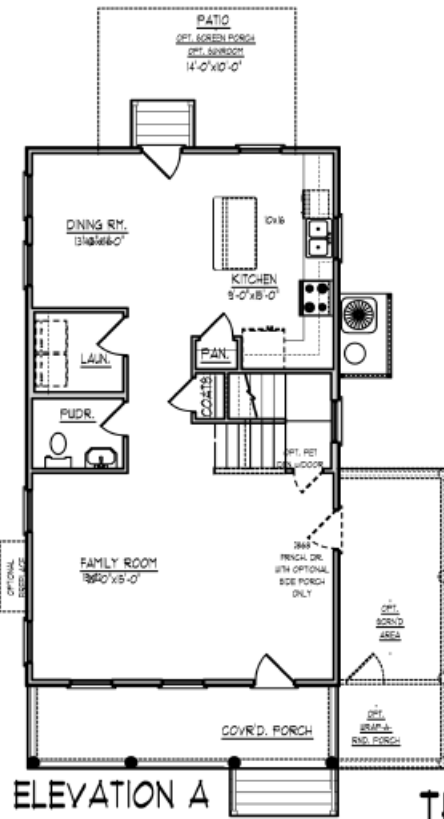

COTTAGE SERIES

RICHARDSON

1615 SQ. FT.
3 BEDROOMS, 2.5 BATHS

SHOWN WITH OPTIONAL WRAP AROUND
PORCH

A

B

FIRST FLOOR

THIRD FLOOR

SECOND FLOOR

"RICHARDSON" 1615 Sq. Ft.
 (Elev. A Opt. Third Floor 273 Sq. Ft.
 Opt. Bath +107 Sq. Ft.)

Rev. 11/30/2015