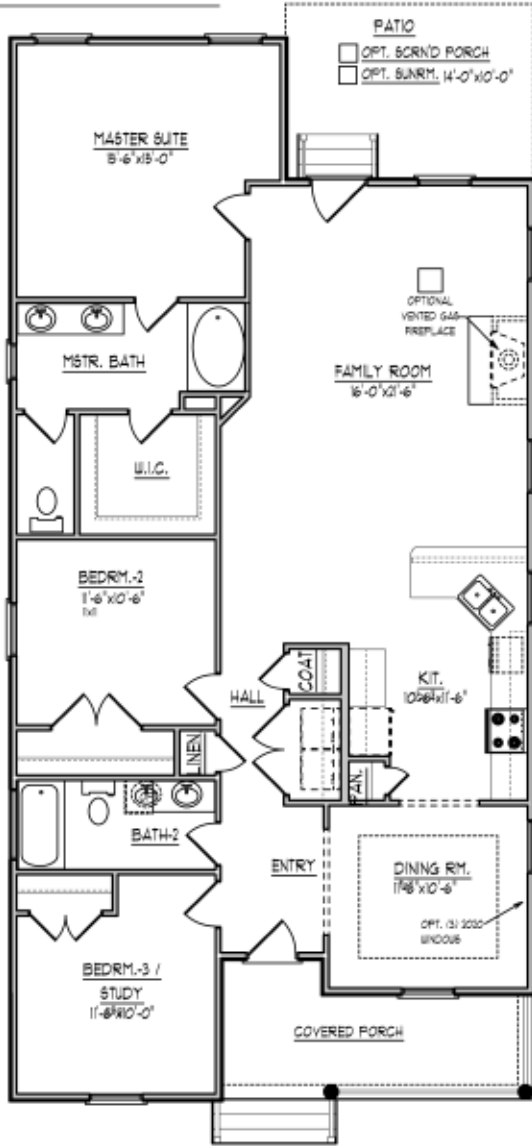

### O'HEAR

1540 SQ. FT. (1880 SQ. FT. WITH BONUS ROOM)  
3-4 BEDROOMS, 2-3 BATHS

A

C

# MAIN FLOOR

PATIO  
 OPT. SCRND PORCH  
 OPT. SUNRM. 14'-0" x 10'-0"

# BONUS ROOM

BONUS RM. PLAN

"O'HEAR" 1540 Sq. Ft. (Bonus Room +340 Sq. Ft.)

Rev. 3-22-18