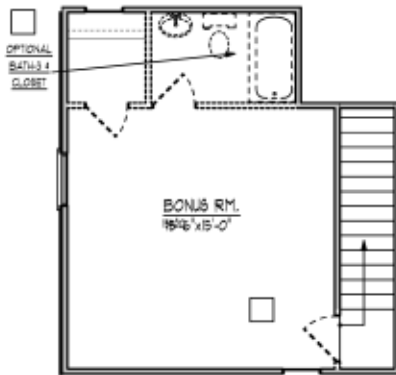

### O'HEAR

1540 SQ. FT. (1880 SQ. FT. WITH BONUS ROOM)  
3-4 BEDROOMS, 2-3 BATHS

A

C

# MAIN FLOOR

PATIO  
 OPT. SCRND PORCH  
 OPT. SUNRM. 14'-0" x 10'-0"

# BONUS ROOM

BONUS RM. PLAN

"O'HEAR" 1540 Sq. Ft. (Bonus Room +340 Sq. Ft.)

Rev. 3-22-18