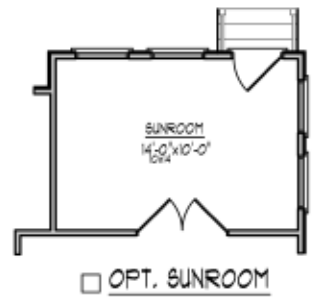

### O'HEAR

1540 SQ. FT. (1880 SQ. FT. WITH BONUS ROOM)  
3-4 BEDROOMS, 2-3 BATHS

A

C

# MAIN FLOOR

PATIO  
 OPT. SCRND PORCH  
 OPT. SUNRM. 14'-0" x 10'-0"

# BONUS ROOM

BONUS RM. PLAN

"O'HEAR" 1540 Sq. Ft. (Bonus Room +340 Sq. Ft.)

Rev. 3-22-18