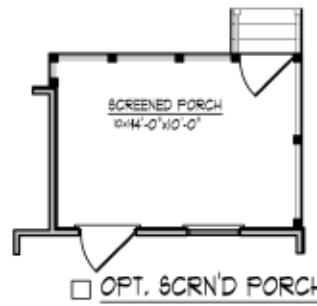

### O'HEAR

1540 SQ. FT. (1880 SQ. FT. WITH BONUS ROOM)  
3-4 BEDROOMS, 2-3 BATHS

A

C

# MAIN FLOOR

PATIO  
 OPT. SCRND PORCH  
 OPT. SUNRM. 14'-0" x 10'-0"

# BONUS ROOM

BONUS RM. PLAN

"O'HEAR" 1540 Sq. Ft. (Bonus Room +340 Sq. Ft.)

Rev. 3-22-18