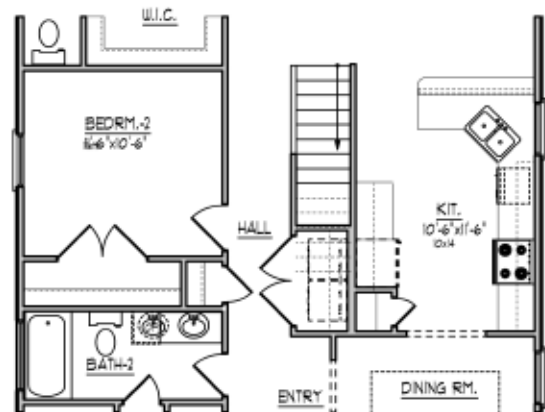

### O'HEAR

1540 SQ. FT. (1880 SQ. FT. WITH BONUS ROOM)  
3-4 BEDROOMS, 2-3 BATHS

A

C

# MAIN FLOOR

PATIO  
 OPT. SCRND PORCH  
 OPT. SUNRM. 14'-0" x 10'-0"

# BONUS ROOM

BONUS RM. PLAN

"O'HEAR" 1540 Sq. Ft. (Bonus Room +340 Sq. Ft.)

Rev. 3-22-18