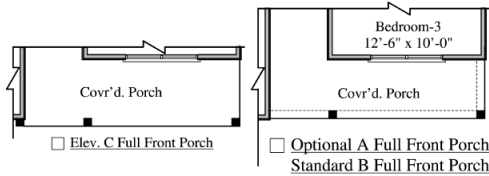

PALMETTO SERIES

WESTIN

1686 SQ. FT. (1933 SQ. FT. WITH BONUS ROOM)
3 BEDROOMS, 2 BATHS

C

A

B

D Optional Trellis

MAIN LEVEL

OPTIONS INCLUDING BONUS ROOM

WESTIN
1686 SQ FT

STANDARD D
OPTIONAL A & B

Rev 3/2013