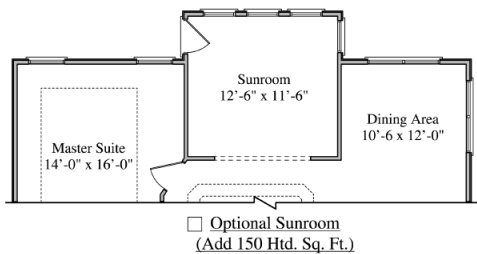

PALMETTO SERIES

WESTIN

1686 SQ. FT. (1933 SQ. FT. WITH BONUS ROOM)
3 BEDROOMS, 2 BATHS

C

A

B

D Optional Trellis

MAIN LEVEL

OPTIONS INCLUDING BONUS ROOM

WESTIN
1686 SQ FT

STANDARD D
OPTIONAL A & B

Rev 3/2013