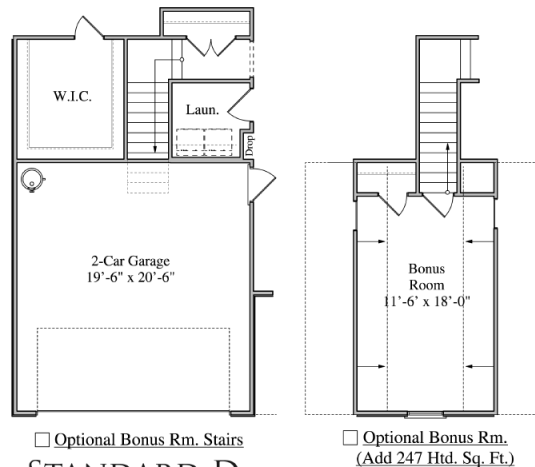

PALMETTO SERIES

WESTIN

1686 SQ. FT. (1933 SQ. FT. WITH BONUS ROOM)
3 BEDROOMS, 2 BATHS

C

A

B

D Optional Trellis

MAIN LEVEL

OPTIONS INCLUDING BONUS ROOM

WESTIN
1686 SQ FT

STANDARD D
OPTIONAL A & B

Rev 3/2013