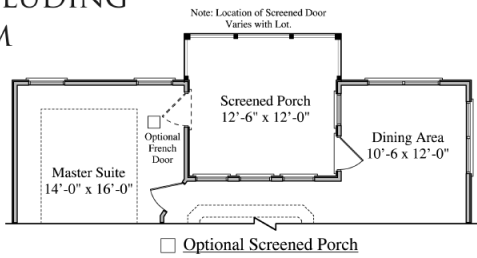

PALMETTO SERIES

WESTIN

1686 SQ. FT. (1933 SQ. FT. WITH BONUS ROOM)
3 BEDROOMS, 2 BATHS

C

A

B

D Optional Trellis

MAIN LEVEL

OPTIONS INCLUDING BONUS ROOM

WESTIN
1686 SQ FT

STANDARD D
OPTIONAL A & B

Rev 3/2013