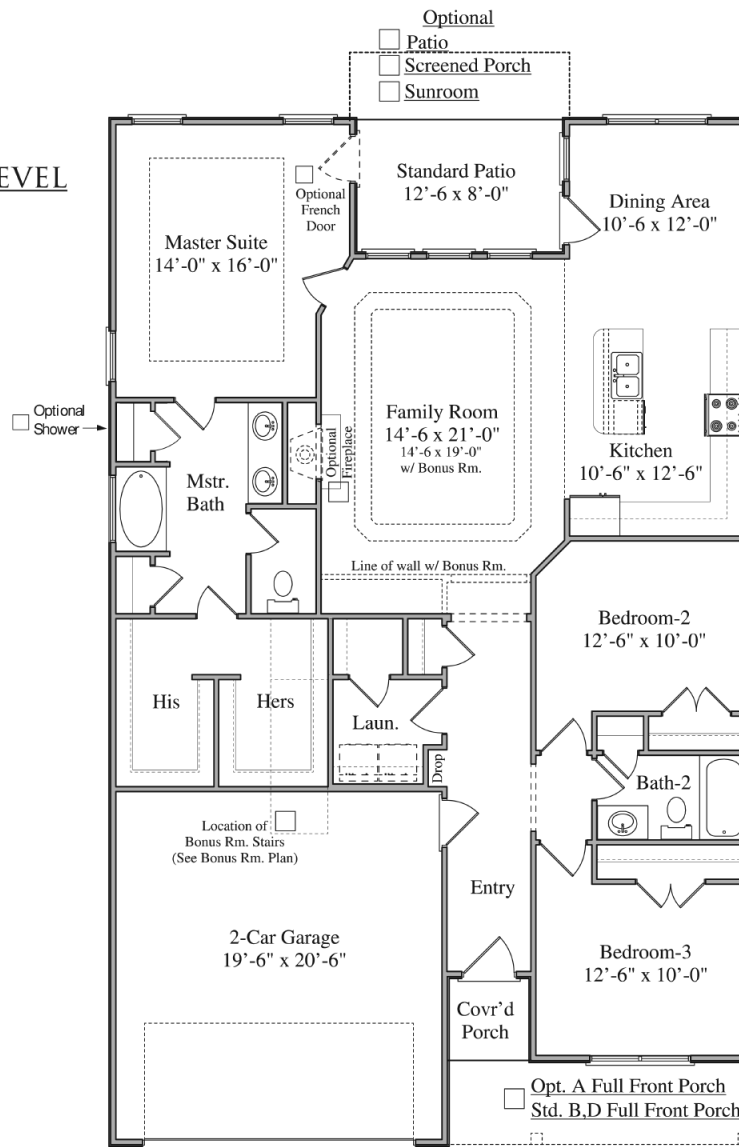

PALMETTO SERIES

WESTIN

1686 SQ. FT. (1933 SQ. FT. WITH BONUS ROOM)
3 BEDROOMS, 2 BATHS

C

A

B

D Optional Trellis

MAIN LEVEL

OPTIONS INCLUDING BONUS ROOM

WESTIN
1686 SQ FT

STANDARD D
OPTIONAL A & B

Rev 3/2013