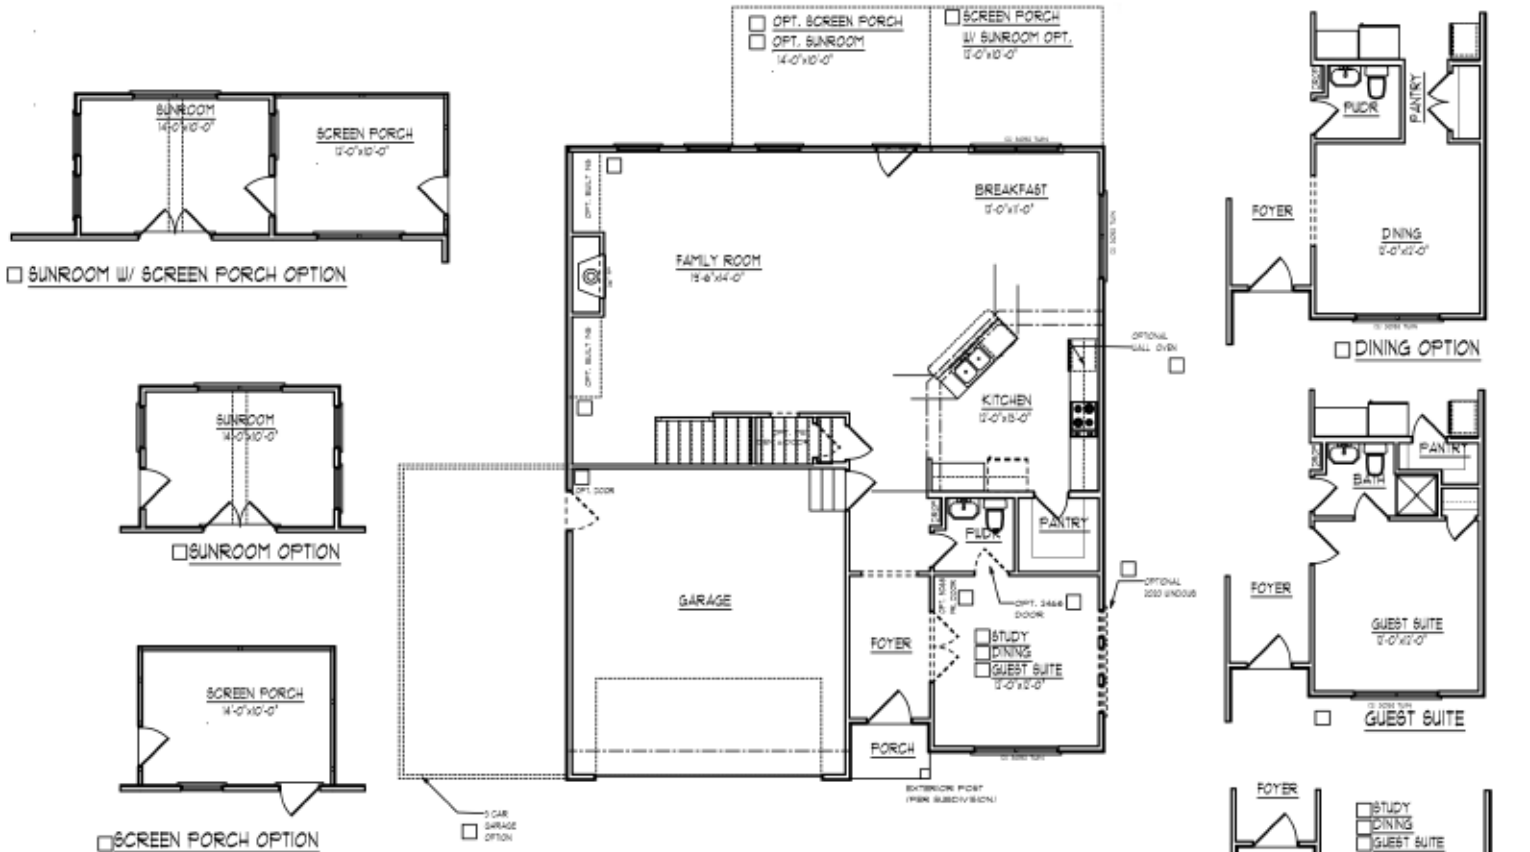

PALMETTO SERIES

FRANKLIN

2781 SQ. FT.
4-5 BEDROOMS, 3.5 BATHS

A

B

C

FIRST FLOOR

SECOND FLOOR

FIRST FLOOR PLAN - A

"FRANKLIN" 2781 Sq. Ft.

Rev. 4/5/16

RIGHTS RESERVED TO MAKE CHANGES AT ANY TIME, DUE TO NEW CODE REGULATIONS OR DESIGN MANDATES, WITHOUT NOTICE OR PRIOR OBLIGATION. REFER TO SPECS FOR NEIGHBORHOOD SPECIFICS THAT MAY BE DIFFERENT THAT WHAT IS DEPICTED ON THIS SHEET.