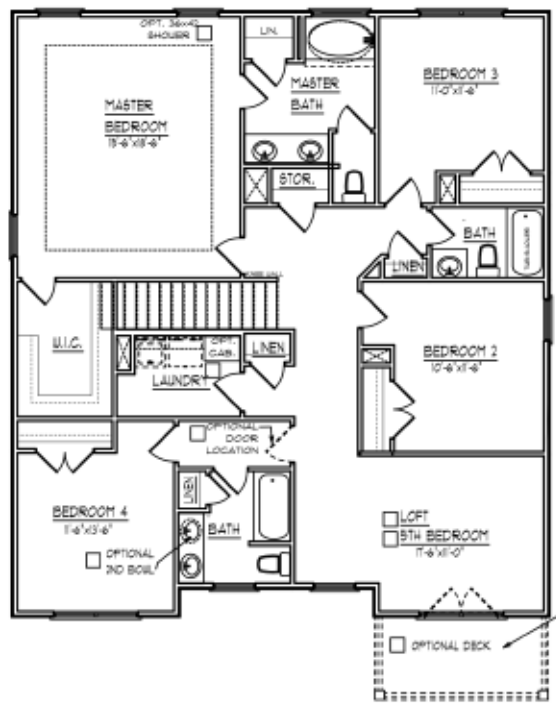

PALMETTO SERIES

FRANKLIN

2781 SQ. FT.
4-5 BEDROOMS, 3.5 BATHS

A

B

C

FIRST FLOOR

SECOND FLOOR

FIRST FLOOR PLAN - A

"FRANKLIN" 2781 Sq. Ft.

Rev. 4/5/16

RIGHTS RESERVED TO MAKE CHANGES AT ANY TIME, DUE TO NEW CODE REGULATIONS OR DESIGN MANDATES, WITHOUT NOTICE OR PRIOR OBLIGATION. REFER TO SPECS FOR NEIGHBORHOOD SPECIFICS THAT MAY BE DIFFERENT THAT WHAT IS DEPICTED ON THIS SHEET.