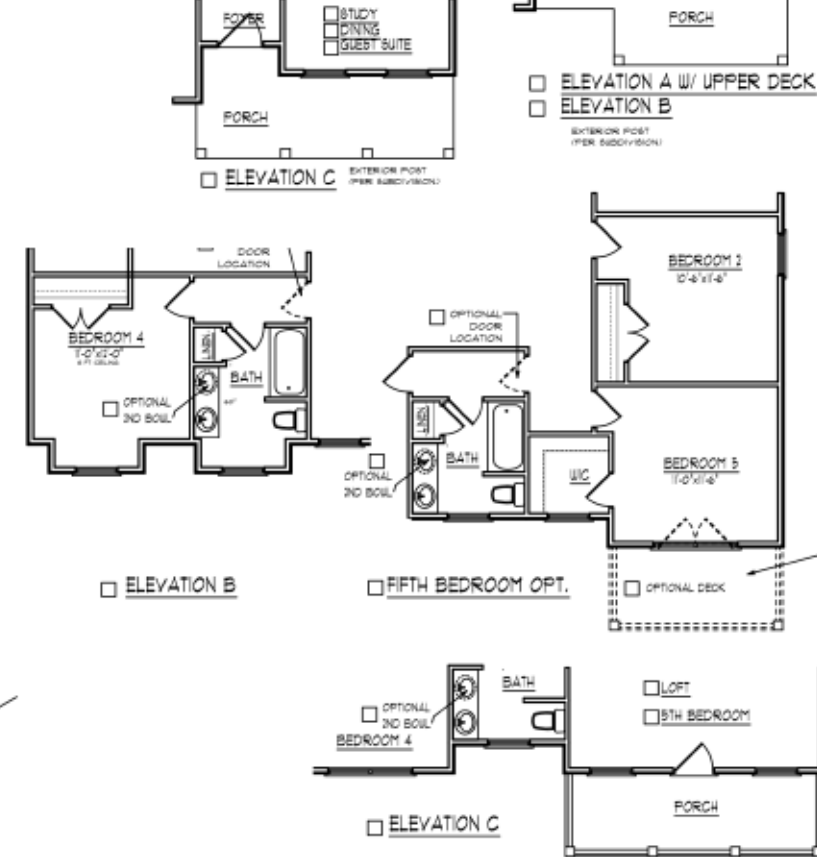

PALMETTO SERIES

FRANKLIN

2781 SQ. FT.
4-5 BEDROOMS, 3.5 BATHS

A

B

C

FIRST FLOOR

SECOND FLOOR

FIRST FLOOR PLAN - A

"FRANKLIN" 2781 Sq. Ft.

Rev. 4/5/16

RIGHTS RESERVED TO MAKE CHANGES AT ANY TIME, DUE TO NEW CODE REGULATIONS OR DESIGN MANDATES, WITHOUT NOTICE OR PRIOR OBLIGATION. REFER TO SPECS FOR NEIGHBORHOOD SPECIFICS THAT MAY BE DIFFERENT THAT WHAT IS DEPICTED ON THIS SHEET.