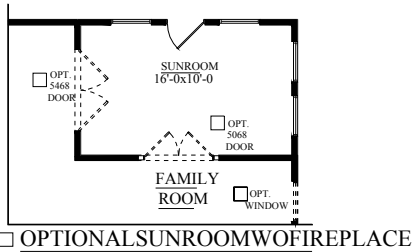

HERITAGE I SERIES

FINLEY

2217 SQ. FT.
3-4 BEDROOMS, 2.5 BATHS

A

B

C

FIRST FLOOR PLAN

OPTIONAL SCREEN PORCH

OPTIONAL SUNROOM w/ FIREPLACE

OPTIONAL SUNROOM w/o FIREPLACE

SECOND FLOOR PLANE LEVEL A

OPTIONAL BEDROOM 4

SECOND FLOOR PLANE LEVEL B

SECOND FLOOR PLANE LEVEL C

"FINLEY" 2217 Sq. Ft.

Rev. 3-22-18