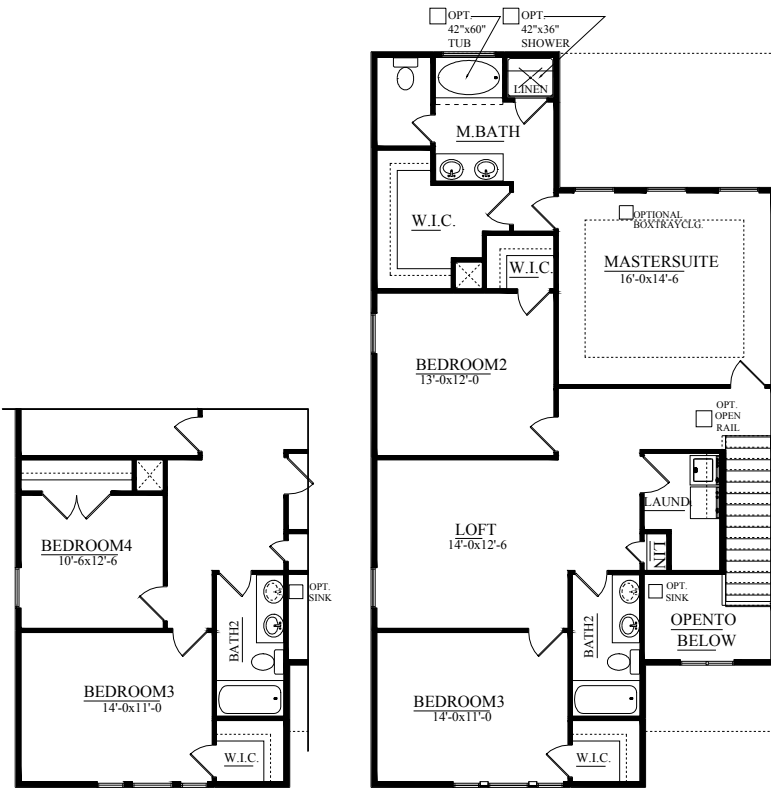

HERITAGE I SERIES

FINLEY

2217 SQ. FT.
3-4 BEDROOMS, 2.5 BATHS

A

B

C

FIRST FLOOR PLAN

OPTIONAL SCREEN PORCH

OPTIONAL SUNROOM w/ FIREPLACE

OPTIONAL SUNROOM w/o FIREPLACE

SECOND FLOOR PLANE LEVEL A

OPTIONAL BEDROOM 4

SECOND FLOOR PLANE LEVEL B

SECOND FLOOR PLANE LEVEL C

"FINLEY" 2217 Sq. Ft.

Rev. 3-22-18