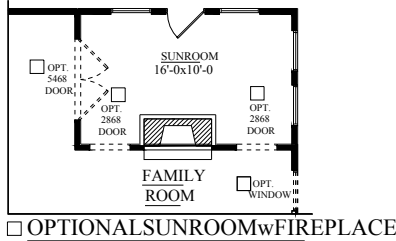

HERITAGE I SERIES

FINLEY

2217 SQ. FT.
3-4 BEDROOMS, 2.5 BATHS

A

B

C

FIRST FLOOR PLAN

OPTIONAL SCREEN PORCH

OPTIONAL SUNROOM w/ FIREPLACE

OPTIONAL SUNROOM w/o FIREPLACE

SECOND FLOOR PLANE LEVEL A

OPTIONAL BEDROOM 4

SECOND FLOOR PLANE LEVEL B

SECOND FLOOR PLANE LEVEL C

"FINLEY" 2217 Sq. Ft.

Rev. 3-22-18