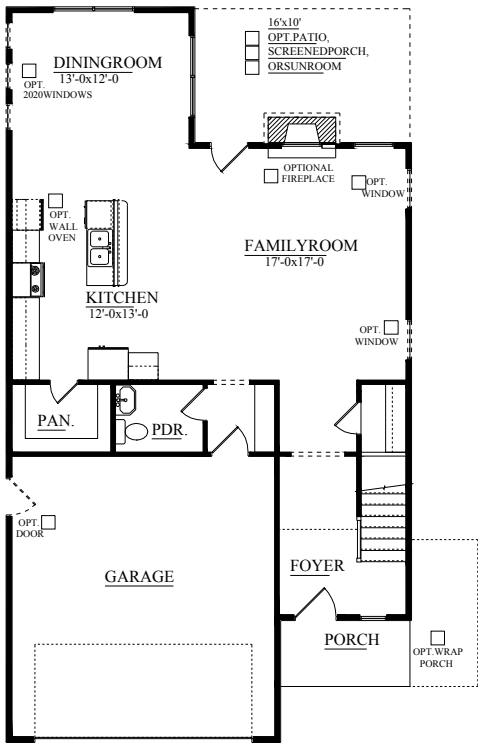

HERITAGE I SERIES

FINLEY

2217 SQ. FT.
3-4 BEDROOMS, 2.5 BATHS

A

B

C

FIRST FLOOR PLAN

OPTIONAL SCREEN PORCH

OPTIONAL SUNROOM w/ FIREPLACE

OPTIONAL SUNROOM w/o FIREPLACE

SECOND FLOOR PLANE LEVEL A

OPTIONAL BEDROOM 4

SECOND FLOOR PLANE LEVEL B

SECOND FLOOR PLANE LEVEL C

"FINLEY" 2217 Sq. Ft.

Rev. 3-22-18