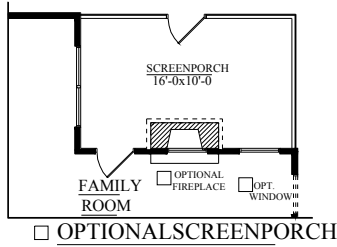

HERITAGE I SERIES

FINLEY

2217 SQ. FT.
3-4 BEDROOMS, 2.5 BATHS

A

B

C

FIRST FLOOR PLAN

OPTIONAL SCREEN PORCH

OPTIONAL SUNROOM w/ FIREPLACE

OPTIONAL SUNROOM w/o FIREPLACE

SECOND FLOOR PLANE LEVEL A

OPTIONAL BEDROOM 4

SECOND FLOOR PLANE LEVEL B

SECOND FLOOR PLANE LEVEL C

"FINLEY" 2217 Sq. Ft.

Rev. 3-22-18