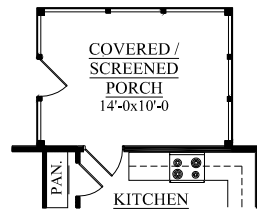

HERITAGE I SERIES

HADLEY

1906 SQ. FT.
3-4 BEDROOMS, 2.5 BATHS

A

B

C

- OPT. COVERED PORCH
- OPT. SUNROOM
- OPT. SCREEN PORCH

OPTIONAL COVERED/SCREEN PORCH

OPTIONAL SUNROOM

OPT. WRAP AROUND PORCH-ELEV. "A" & "B" ONLY

OPTIONAL FIREPLACE

"HADLEY" 1906 Sq. Ft.

Rev. 3-22-18