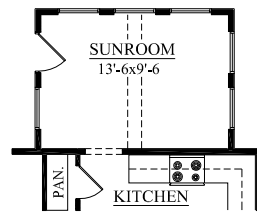

HERITAGE I SERIES

HADLEY

1906 SQ. FT.
3-4 BEDROOMS, 2.5 BATHS

A

B

C

- OPT. COVERED PORCH
- OPT. SUNROOM
- OPT. SCREEN PORCH

OPTIONAL COVERED/SCREEN PORCH

OPTIONAL SUNROOM

OPT. WRAP AROUND PORCH-ELEV. "A" & "B" ONLY

OPTIONAL FIREPLACE

"HADLEY" 1906 Sq. Ft.

Rev. 3-22-18