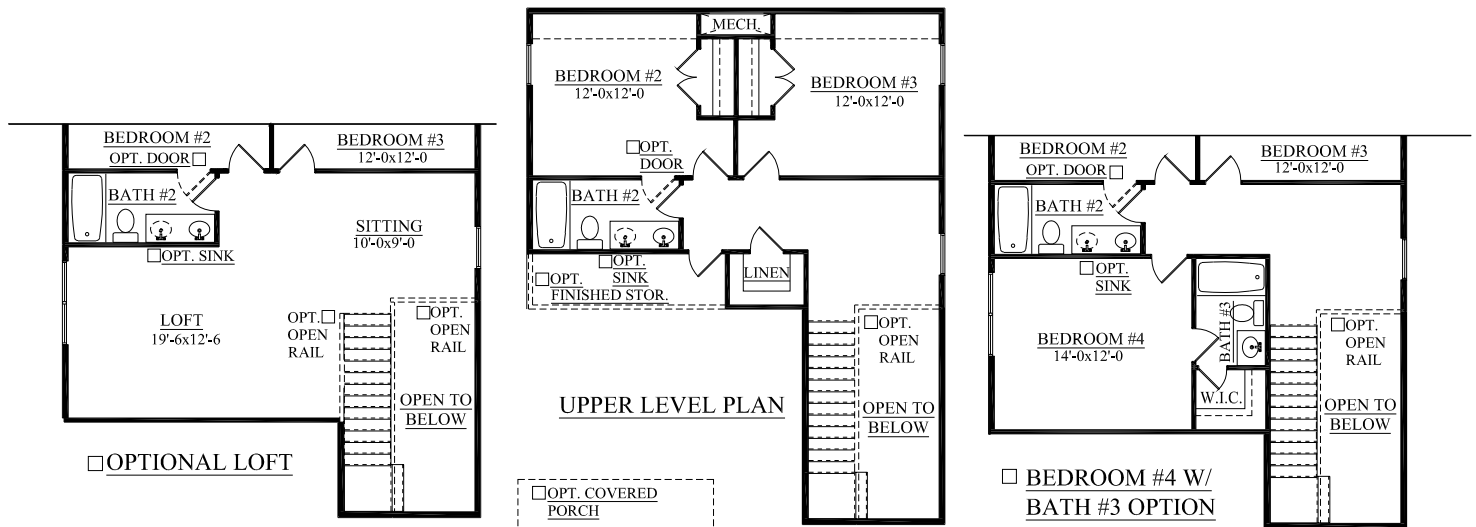

HERITAGE I SERIES

HADLEY

1906 SQ. FT.
3-4 BEDROOMS, 2.5 BATHS

A

B

C

- OPT. COVERED PORCH
- OPT. SUNROOM
- OPT. SCREEN PORCH

OPTIONAL COVERED/SCREEN PORCH

OPTIONAL SUNROOM

OPT. WRAP AROUND PORCH-ELEV. "A" & "B" ONLY

OPTIONAL FIREPLACE

"HADLEY" 1906 Sq. Ft.

Rev. 3-22-18