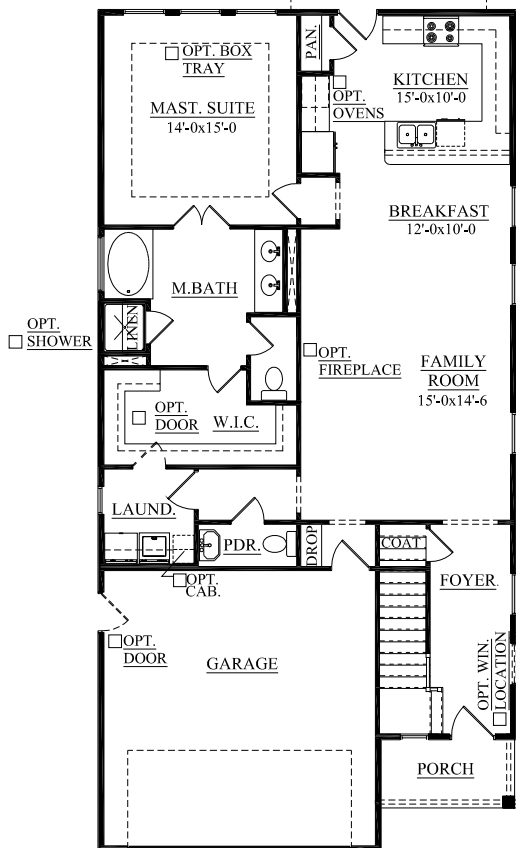

HERITAGE I SERIES

HADLEY

1906 SQ. FT.
3-4 BEDROOMS, 2.5 BATHS

A

B

C

- OPT. COVERED PORCH
- OPT. SUNROOM
- OPT. SCREEN PORCH

OPTIONAL COVERED/SCREEN PORCH

OPTIONAL SUNROOM

OPT. WRAP AROUND PORCH-ELEV. "A" & "B" ONLY

OPTIONAL FIREPLACE

"HADLEY" 1906 Sq. Ft.

Rev. 3-22-18