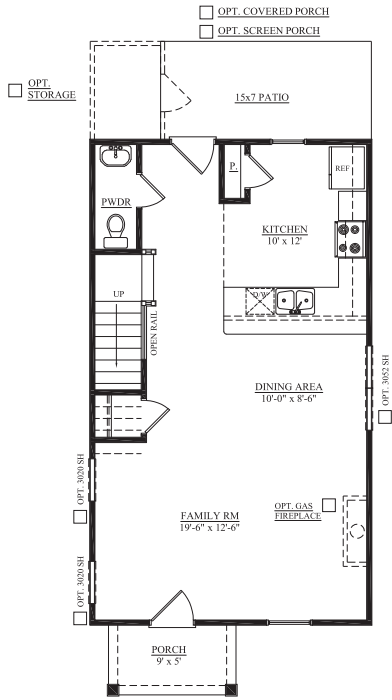

THE TOWNHOME SERIES

MILLSTREAM

1,327 SQUARE FEET | 2 BEDROOMS | 2.5 BATHROOMS

[CRESCENTHOMES.NET](https://www.crescenthomes.net)

CHS 843.466.5000 | GVL 864.406.5000 | NVL 615.392.5000

CRESCENT
HOMES

THE MILLSTREAM

THE TOWNHOME SERIES

FIRST FLOOR

COVERED / SCREEN PORCH OPTION

COVERED / SCREEN PORCH WITH STORAGE ROOM OPTION

STORAGE ROOM OPTION

FIRST FLOOR ELEVATION B

FIRST FLOOR ELEVATION C

SECOND FLOOR

SECOND FLOOR ELEVATION C

SECOND FLOOR ELEVATION B

REV. 10.10.19

Dimensions and square footage are approximate. Elevations shown are artist's concepts. Optional features reflected in floor plan. Floor plans may vary per elevation. Crescent Homes reserves the right to make changes without notice or prior obligation.