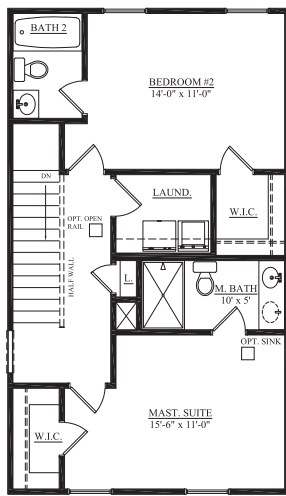

THE TOWNHOME SERIES

MILLSTREAM

1,327 SQUARE FEET | 2 BEDROOMS | 2.5 BATHROOMS

[CRESCENTHOMES.NET](https://www.crescenthomes.net)

CHS 843.466.5000 | GVL 864.406.5000 | NVL 615.392.5000

CRESCENT
HOMES

THE MILLSTREAM

THE TOWNHOME SERIES

FIRST FLOOR

COVERED / SCREEN PORCH OPTION

COVERED / SCREEN PORCH WITH STORAGE ROOM OPTION

STORAGE ROOM OPTION

FIRST FLOOR ELEVATION B

FIRST FLOOR ELEVATION C

SECOND FLOOR

SECOND FLOOR ELEVATION C

SECOND FLOOR ELEVATION B

REV. 10.10.19

Dimensions and square footage are approximate. Elevations shown are artist's concepts. Optional features reflected in floor plan. Floor plans may vary per elevation. Crescent Homes reserves the right to make changes without notice or prior obligation.