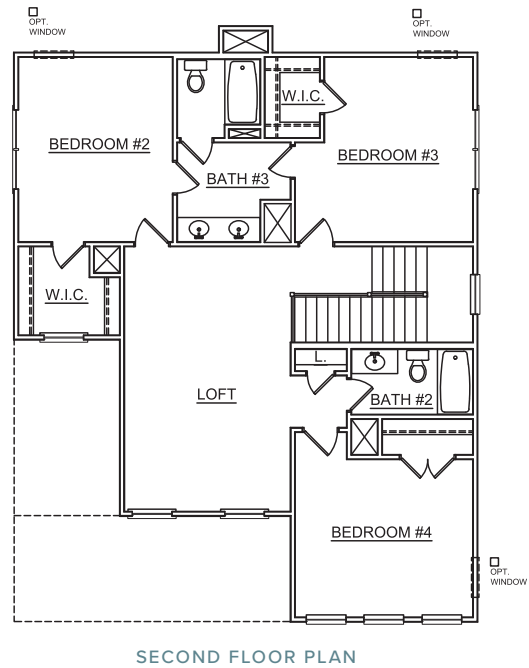

# SYCAMORE

3,359 SQUARE FEET

4-5 BEDROOMS

3.5 - 4 BATHROOMS

[CRESCENTHOMES.NET](https://www.crescenthomes.net)

CHS 843.466.5000

GVL 864.406.5000

NVL 615.392.5000

CRESCENT  
HOMES

REV. 5.14.19

Dimensions and square footage are approximate. Elevations shown are artist's concepts. Optional features reflected in floor plan. Floor plans may vary per elevation. Crescent Homes reserves the right to make changes without notice or prior obligation.