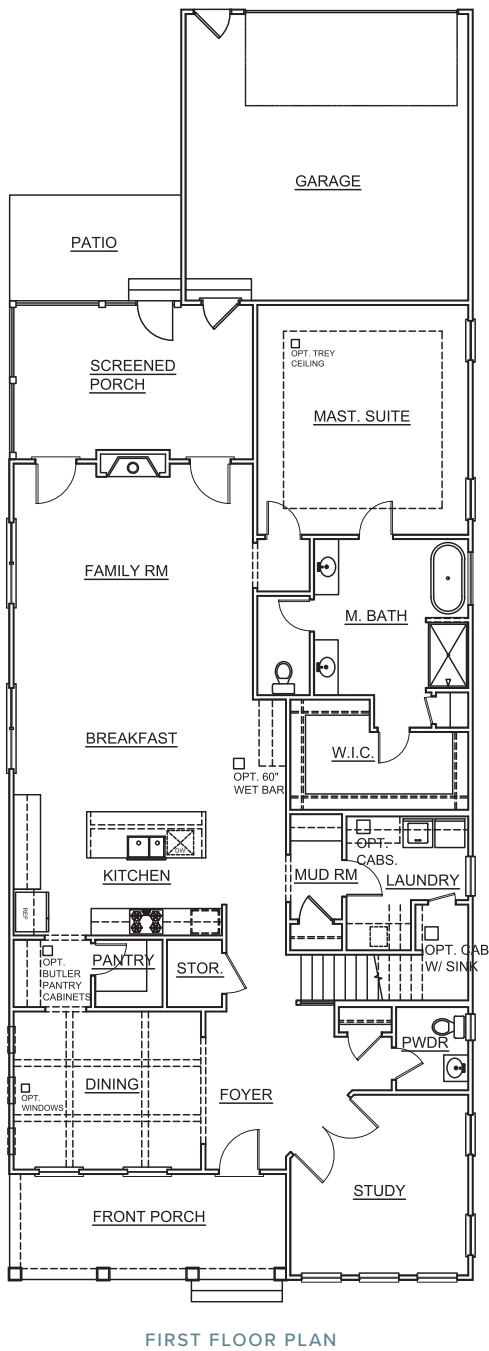

# SYCAMORE

3,359 SQUARE FEET

4-5 BEDROOMS

3.5 - 4 BATHROOMS

[CRESCENTHOMES.NET](https://www.crescenthomes.net)

CHS 843.466.5000

GVL 864.406.5000

NVL 615.392.5000

CRESCENT  
HOMES

REV. 5.14.19

Dimensions and square footage are approximate. Elevations shown are artist's concepts. Optional features reflected in floor plan. Floor plans may vary per elevation. Crescent Homes reserves the right to make changes without notice or prior obligation.