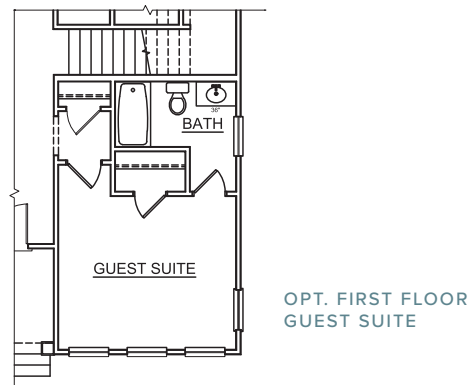

REV. 5.14.19

Dimensions and square footage are approximate. Elevations shown are artist's concepts. Optional features reflected in floor plan. Floor plans may vary per elevation. Crescent Homes reserves the right to make changes without notice or prior obligation.

CRESCENTHOMES.NET

CHS 843.466.5000 | GVL 864.406.5000 | NVL 615.392.5000

CRESCENT HOMES