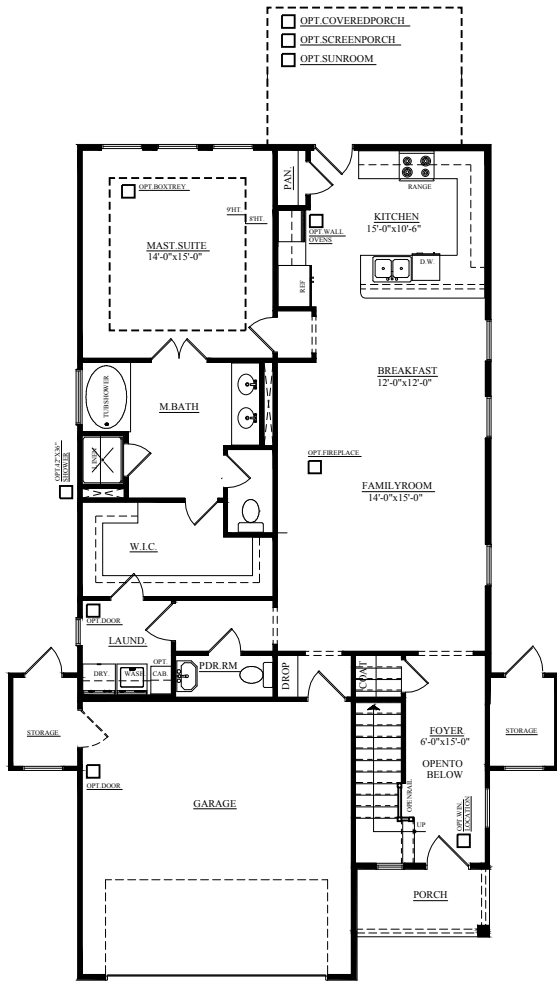

### HADLEY

1906 SQ. FT.  
3-4 BEDROOMS, 2.5 BATHS

A

B

C

FIRST FLOOR PLAN

COVERED SCREENED PORCH OPTION

SUNROOM OPTIONAL

OPTIONAL FIREPLACE

UPPER LEVEL PLAN  
w/FLOOR OPTIONS

LOFT OPT

BEDROOM4 w/BATH3 OPT

"HADLEY" 1906 Sq. Ft.

Rev. 9-12-18