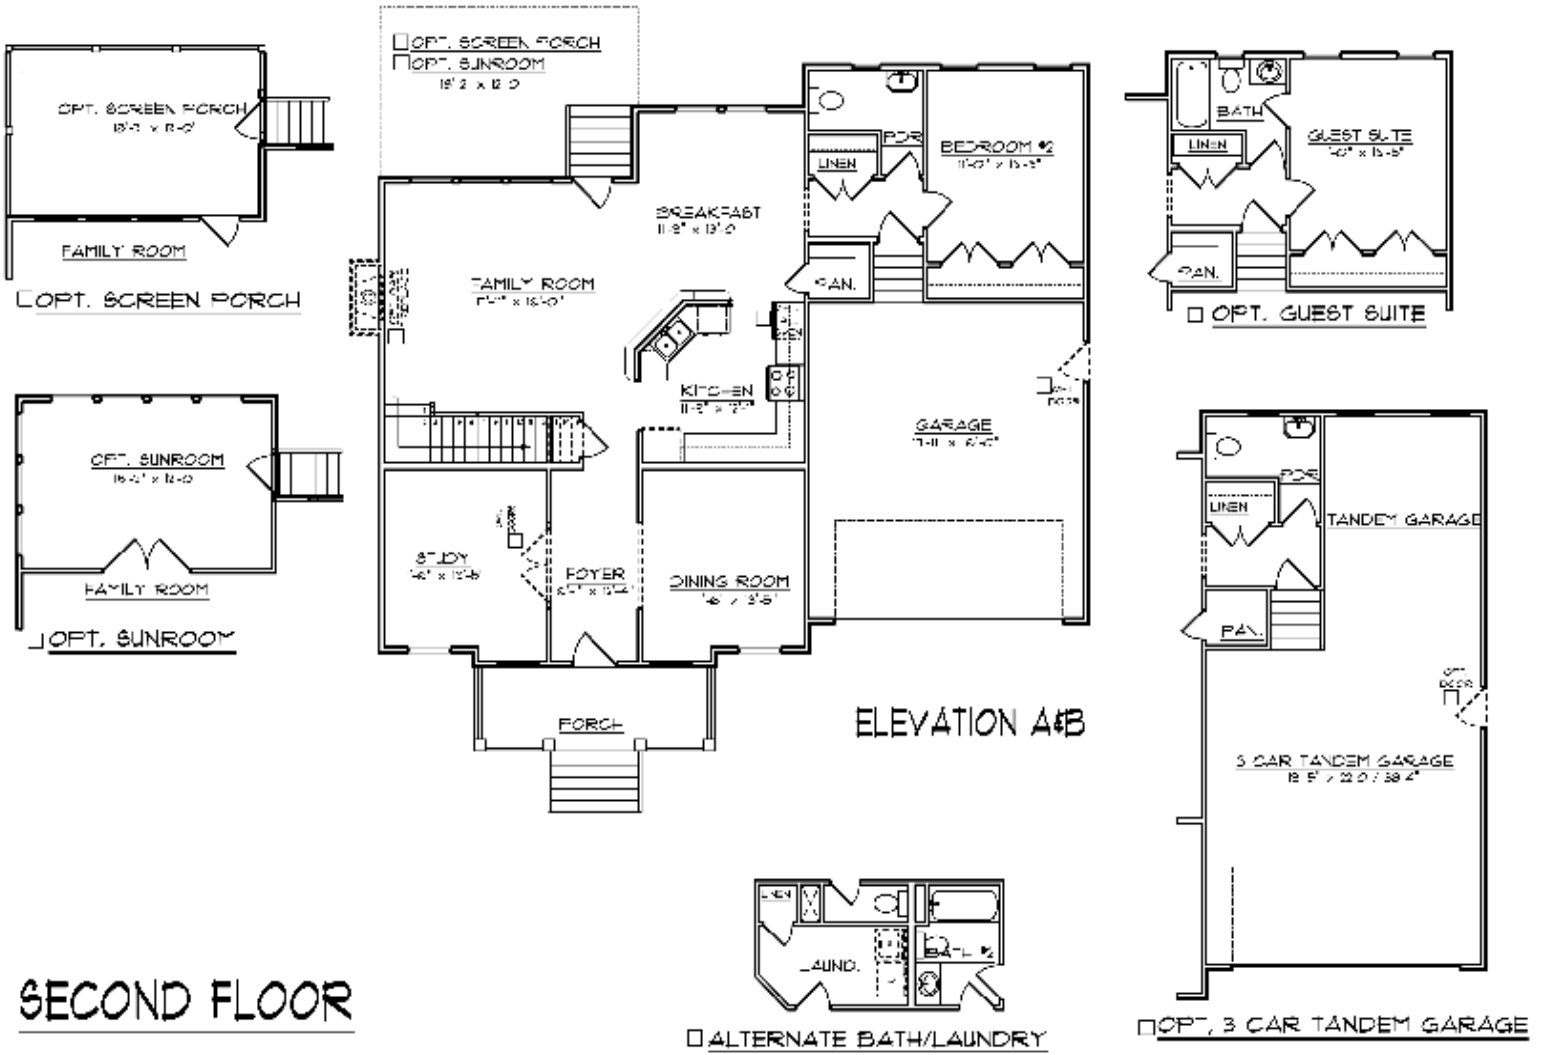

CLUB INDIGO SERIES

DRAKE

2847 SQ. FT.
4-5 BEDROOMS, 2.5-4 BATHS

SHOWN W/OPTIONAL FRONT DOOR
& OPTIONAL BALCONY DOORS

B

A

SHOWN W/OPTIONAL
FRONT DOOR

FIRST FLOOR

SECOND FLOOR

Drake 2847 Sq. Ft.

Rev. 11/30/2015