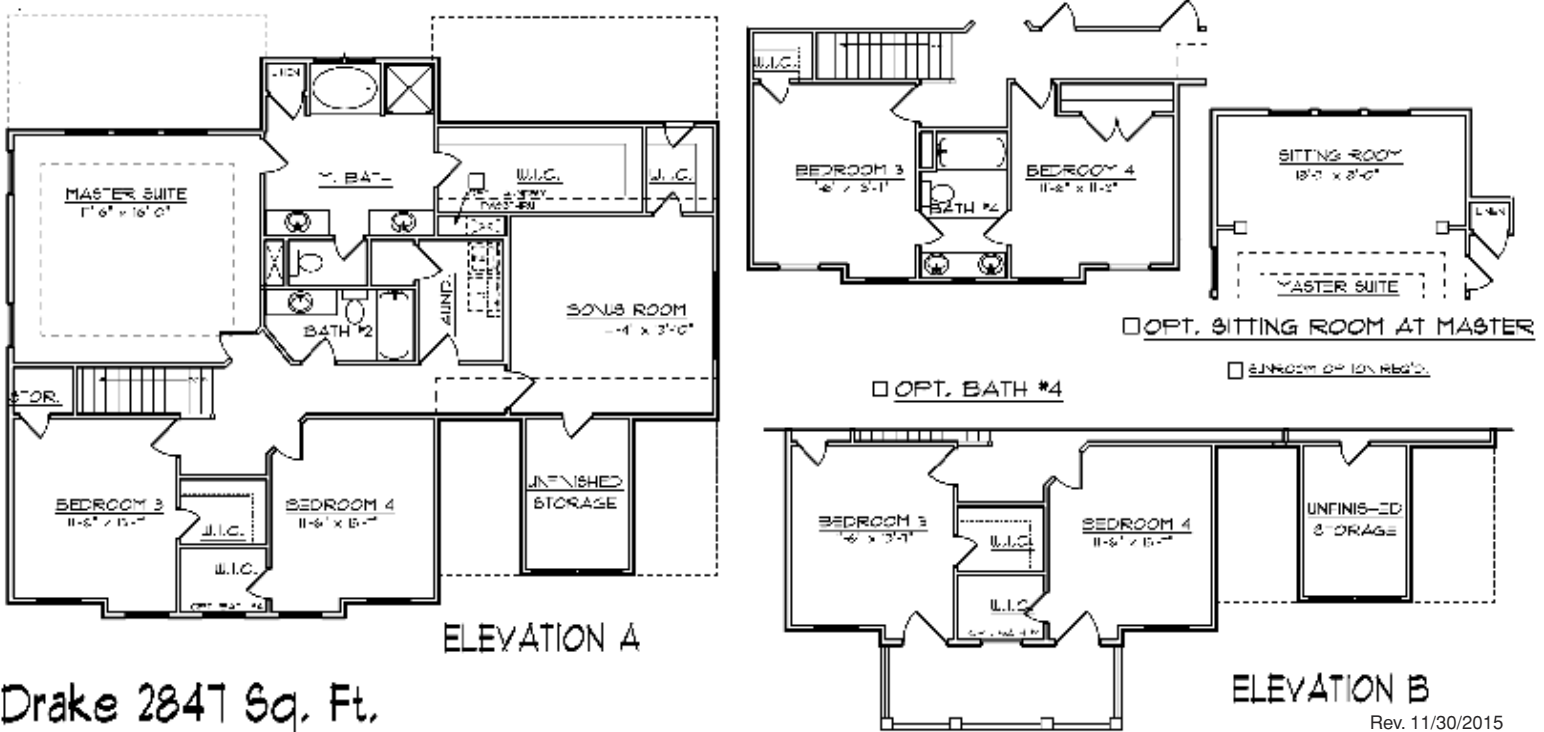

CLUB INDIGO SERIES

DRAKE

2847 SQ. FT.
4-5 BEDROOMS, 2.5-4 BATHS

SHOWN W/OPTIONAL FRONT DOOR
& OPTIONAL BALCONY DOORS

B

A

SHOWN W/OPTIONAL
FRONT DOOR

FIRST FLOOR

SECOND FLOOR

Drake 2847 Sq. Ft.

Rev. 11/30/2015