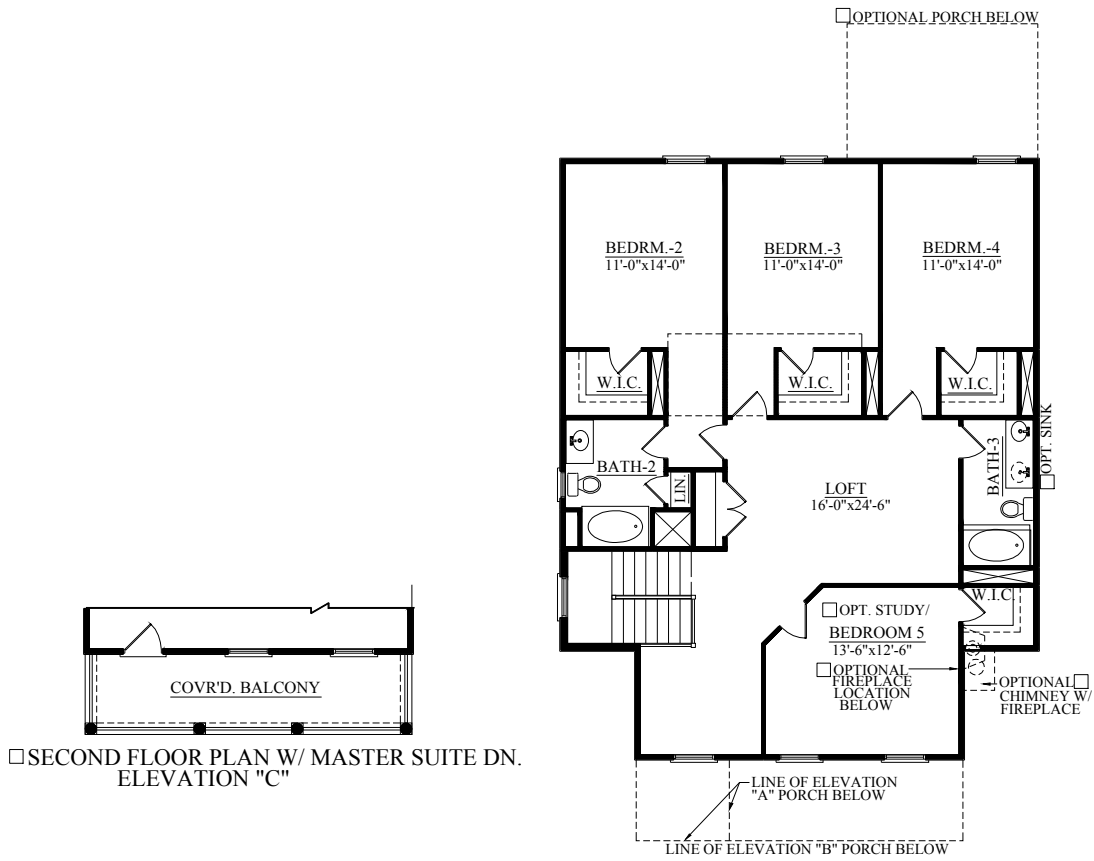

COTTAGE SERIES

WOODLAND II

2808 SQ. FT. - MASTER DOWN
4-5 BEDROOMS, 3.5 BATHS

C

A

B

"WOODLAND" MASTER DOWN 2808 Sq. Ft.

Rev. 8-27-18