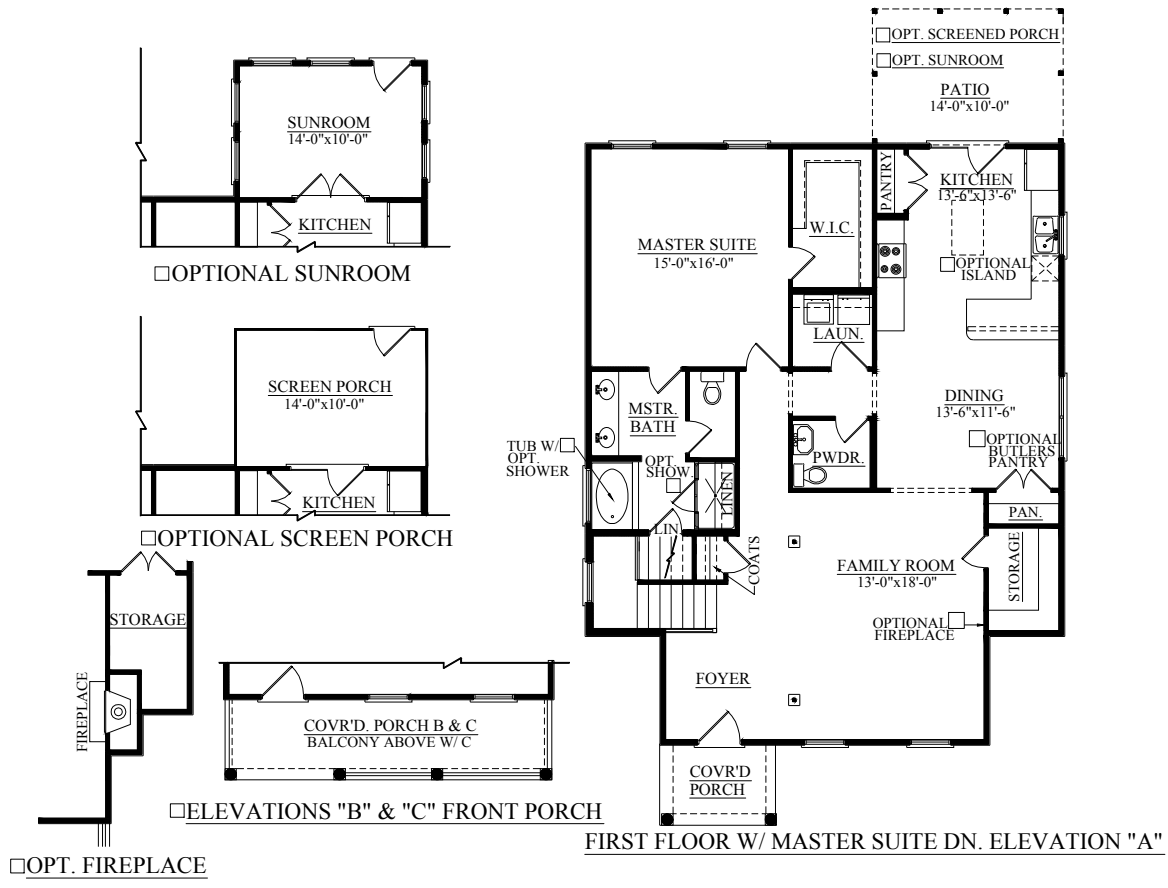

COTTAGE SERIES

WOODLAND II

2808 SQ. FT. - MASTER DOWN
4-5 BEDROOMS, 3.5 BATHS

C

A

B

"WOODLAND" MASTER DOWN 2808 Sq. Ft.

Rev. 8-27-18