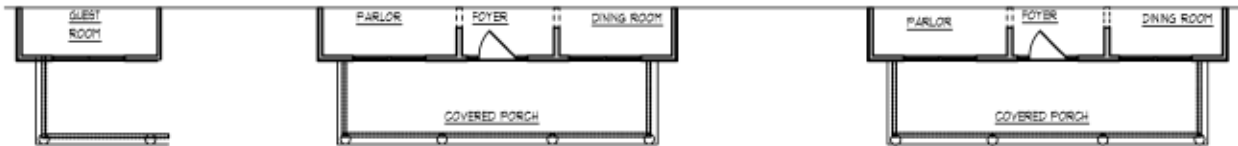

D SHOWN WITH OPTIONAL METAL ROOF

F

FIRST FLOOR

ELEVATION A,C&D LAUNDRY DOWN

ELEVATION A,C&D STANDARD

□ OPT. LAUND. w/GUEST SUITE ELEVATION B,E&F LAUNDRY DOWN

ELEVATION B,E&F STANDARD

SECOND FLOOR

ELEVATION A,C&D LAUNDRY DOWN

ELEVATION A,C&D STANDARD

ELEVATION B,E&F LAUNDRY DOWN

ELEVATION B,E&F STANDARD

"VIRGINIA" 2,435 Sq. Ft.

Rev. 11/30/2015