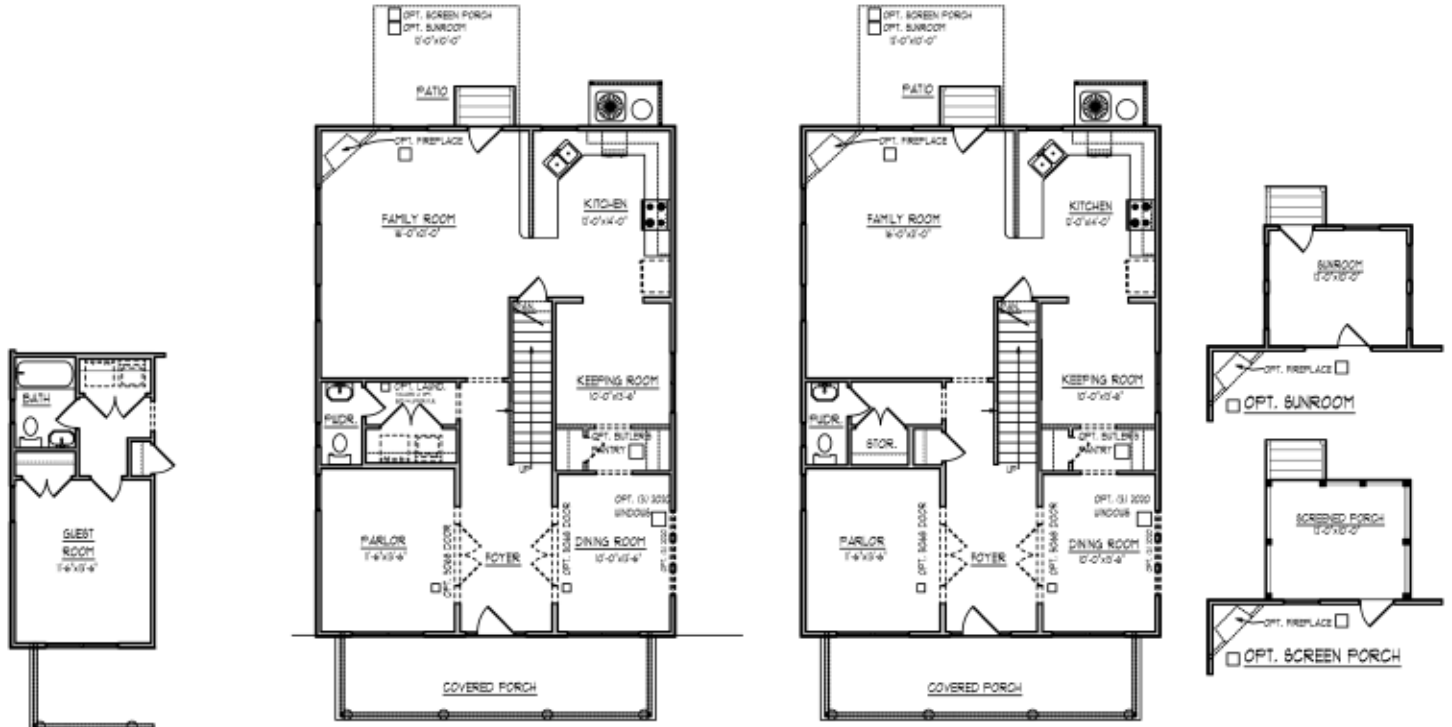

COTTAGE SERIES

VIRGINIA

2435 SQ. FT.

3-5 BEDROOMS, 2.5-3 BATHS

A SHOWN WITH OPTIONAL METAL ROOF

B

C

E

D SHOWN WITH OPTIONAL METAL ROOF

F

FIRST FLOOR

ELEVATION A,C&D LAUNDRY DOWN

ELEVATION A,C&D STANDARD

□ OPT. LAUND. w/GUEST SUITE ELEVATION B,E&F LAUNDRY DOWN

ELEVATION B,E&F STANDARD

SECOND FLOOR

ELEVATION A,C&D LAUNDRY DOWN

ELEVATION A,C&D STANDARD

ELEVATION B,E&F LAUNDRY DOWN

ELEVATION B,E&F STANDARD

"VIRGINIA" 2,435 Sq. Ft.

Rev. 11/30/2015