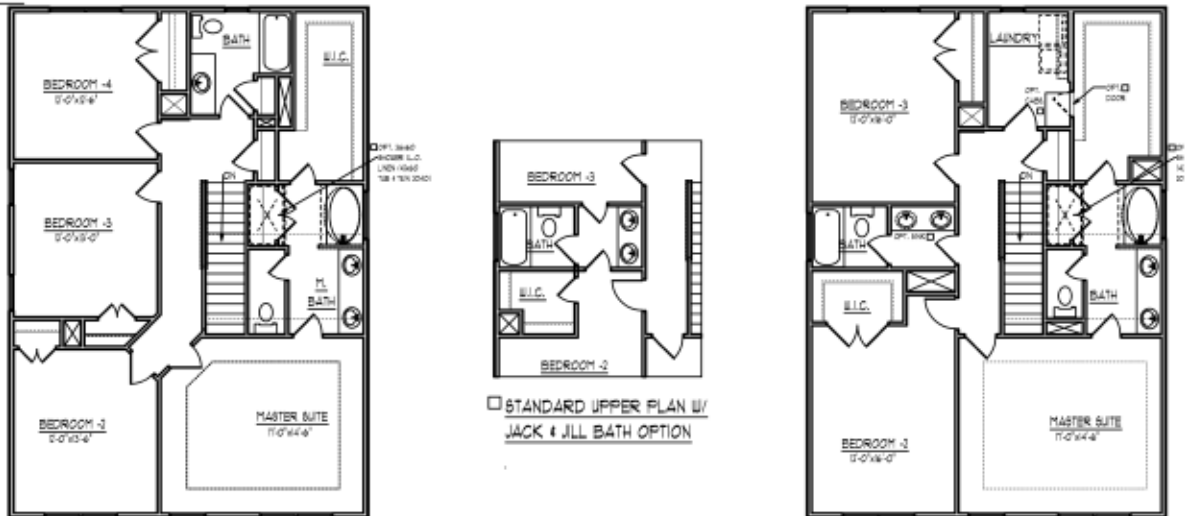

COTTAGE SERIES

VIRGINIA

2435 SQ. FT.

3-5 BEDROOMS, 2.5-3 BATHS

A SHOWN WITH OPTIONAL METAL ROOF

B

C

E

D SHOWN WITH OPTIONAL METAL ROOF

F

FIRST FLOOR

ELEVATION A,C&D LAUNDRY DOWN

ELEVATION A,C&D STANDARD

□ OPT. LAUND. w/GUEST SUITE ELEVATION B,E&F LAUNDRY DOWN

ELEVATION B,E&F STANDARD

SECOND FLOOR

ELEVATION A,C&D LAUNDRY DOWN

ELEVATION A,C&D STANDARD

ELEVATION B,E&F LAUNDRY DOWN

ELEVATION B,E&F STANDARD

"VIRGINIA" 2,435 Sq. Ft.

Rev. 11/30/2015