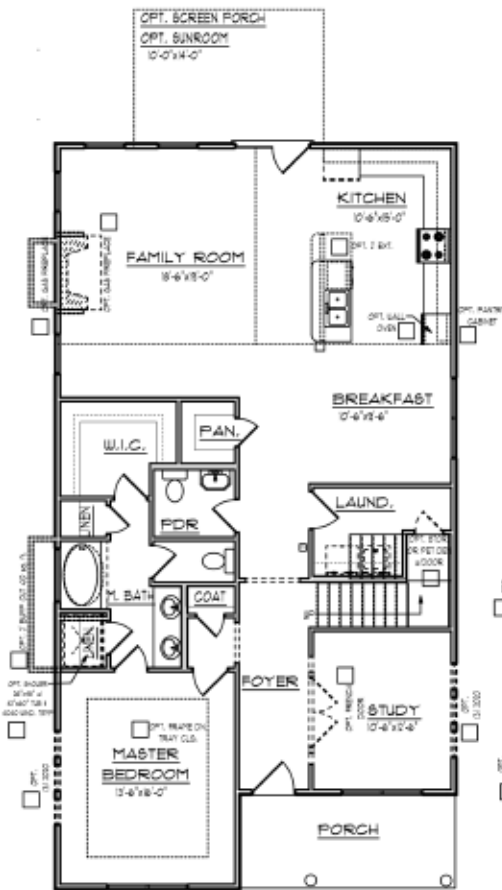

COTTAGE SERIES

AVONDALE

2553 SQ. FT.
4-6 BEDROOMS, 2.5-3.5 BATHS

OPT. METAL ROOF

A

B

D

F

G

H

SHOWN WITH OPT.
METAL ROOF

I

FIRST FLOOR

ELEVATION C&D

OPTIONAL SCREEN PORCH

ELEVATION A

THIRD FLOOR

ELEVATION B&D

SECOND FLOOR

ELEVATION C

ELEVATION D

ELEVATION B&E

ELEVATION A

OPTIONAL GUEST SUITE