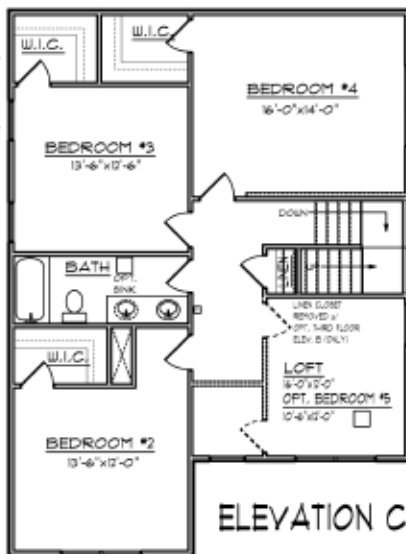

COTTAGE SERIES

AVONDALE

2553 SQ. FT.
4-6 BEDROOMS, 2.5-3.5 BATHS

OPT. METAL ROOF

A

B

D

F

G

H

SHOWN WITH OPT.
METAL ROOF

I

FIRST FLOOR

ELEVATION C&D

OPTIONAL SCREEN PORCH

ELEVATION A

THIRD FLOOR

ELEVATION B&D

SECOND FLOOR

ELEVATION C

ELEVATION D

ELEVATION B&E

ELEVATION A

OPTIONAL GUEST SUITE