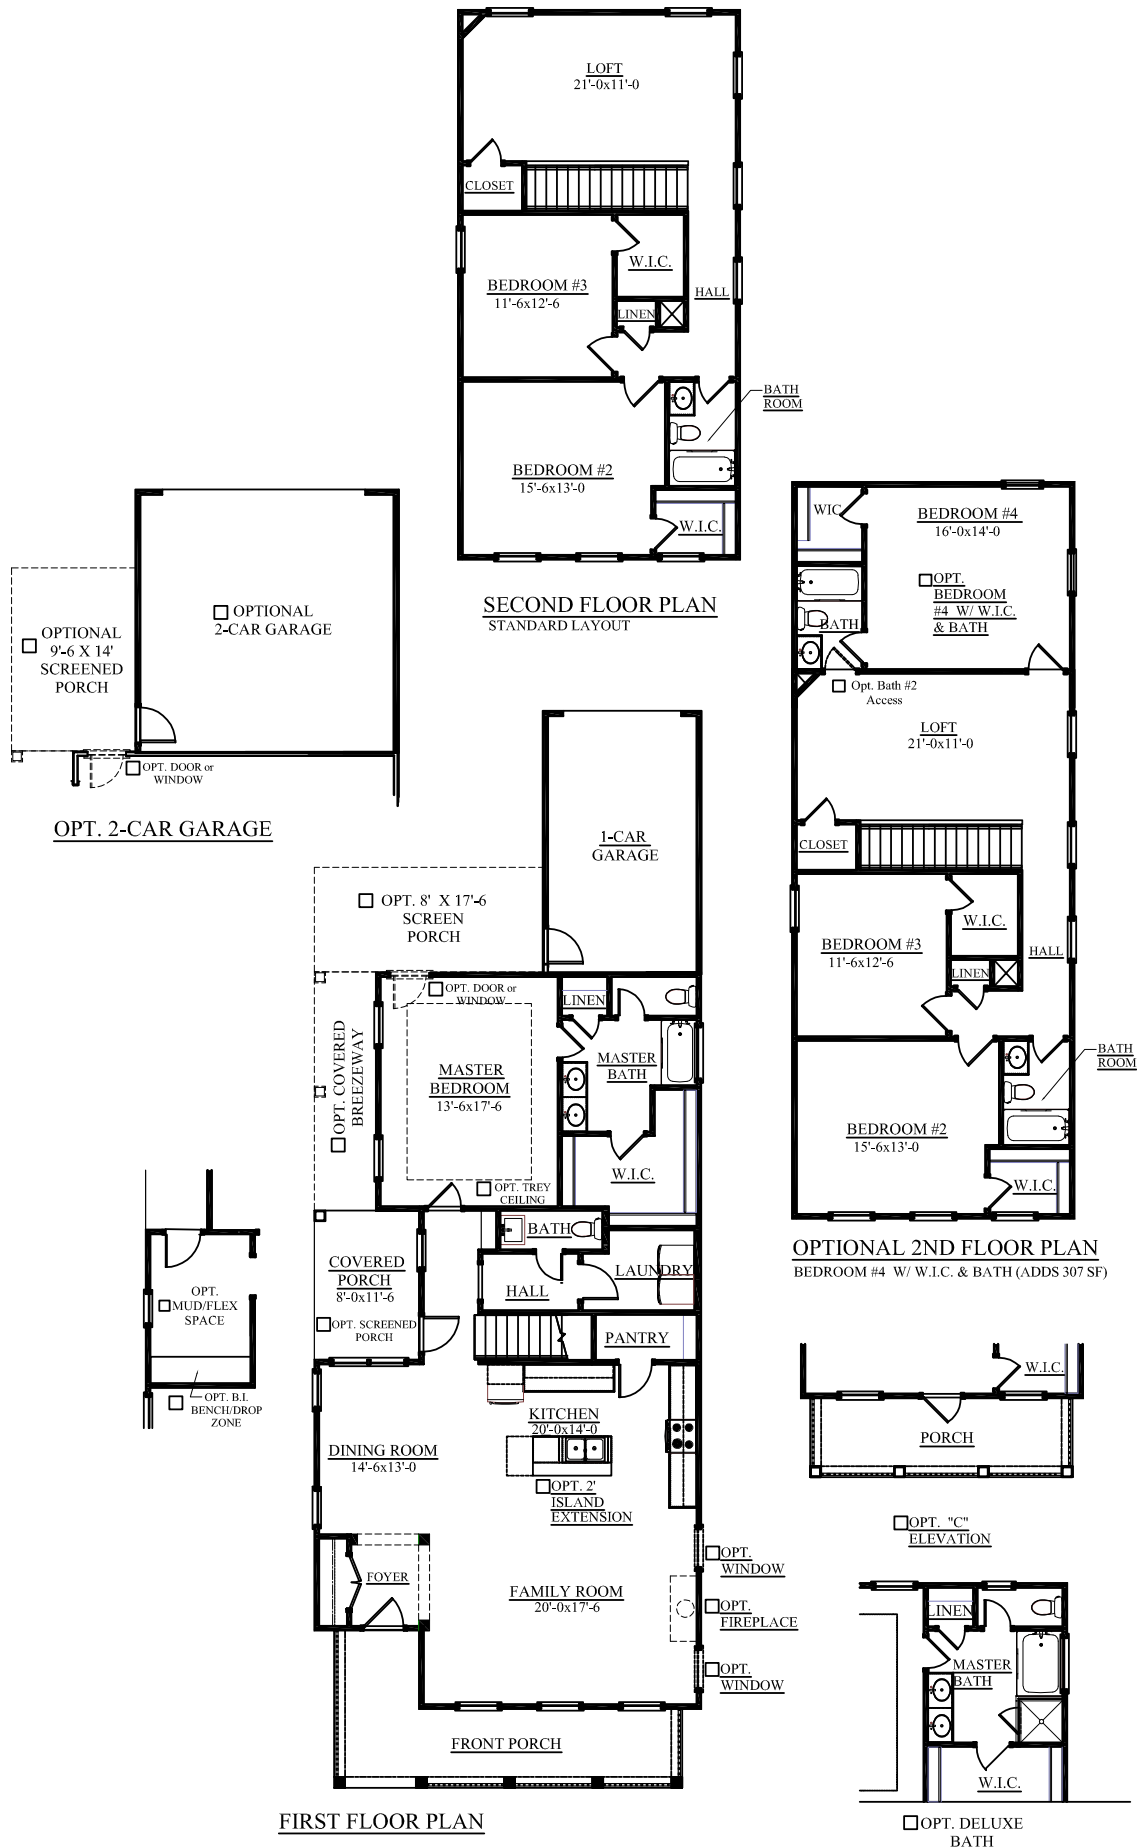

COTTAGE SERIES

CHESAPEAKE

2277 SQ. FT. WITH ATTACHED GARAGE
3-4 BEDROOMS, 2.5-3.5 BATHS

A

B

C Shown with
Optional Metal Roof

D

Railings per code. Optional door shown on all elevations.

"CHESAPEAKE" 2277 Sq. Ft.

Rev 10/5/17

RIGHTS RESERVED TO MAKE CHANGES AT ANY TIME, DUE TO NEW CODE REGULATIONS OR DESIGN MANDATES, WITHOUT NOTICE OR PRIOR OBLIGATION. REFER TO SPECS FOR NEIGHBORHOOD SPECIFICS THAT MAY BE DIFFERENT THAN WHAT IS DEPICTED ON THIS SHEET.