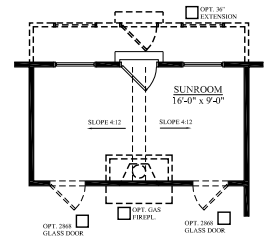

INDIGO SERIES

STONO

2853 SQ. FT.
4-5 BEDROOMS, 3.5-4.5 BATHS

A

B

C

SHOWN W/OPTIONAL FRONT DOOR
ON ALL ELEVATIONS

"STONO" 2,853 SF