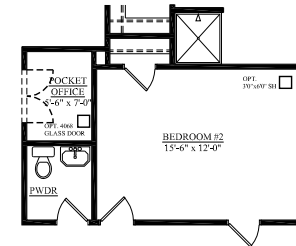

INDIGO SERIES

STONO

2853 SQ. FT.
4-5 BEDROOMS, 3.5-4.5 BATHS

A

B

C

SHOWN W/OPTIONAL FRONT DOOR
ON ALL ELEVATIONS

"STONO" 2,853 SF