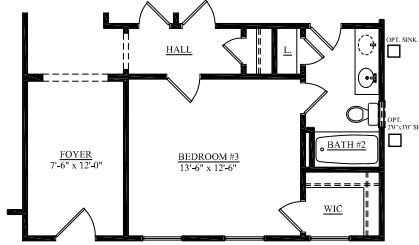

INDIGO SERIES

STONO

2853 SQ. FT.
4-5 BEDROOMS, 3.5-4.5 BATHS

A

B

C

SHOWN W/OPTIONAL FRONT DOOR
ON ALL ELEVATIONS

"STONO" 2,853 SF