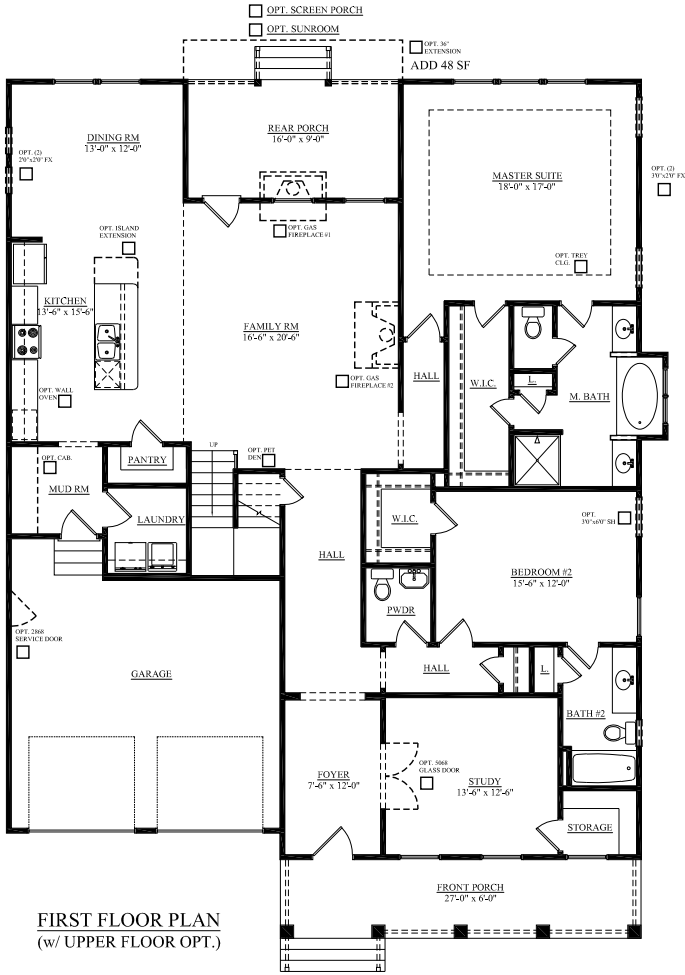

INDIGO SERIES

STONO

2853 SQ. FT.
4-5 BEDROOMS, 3.5-4.5 BATHS

A

B

C

SHOWN W/OPTIONAL FRONT DOOR
ON ALL ELEVATIONS

"STONO" 2,853 SF