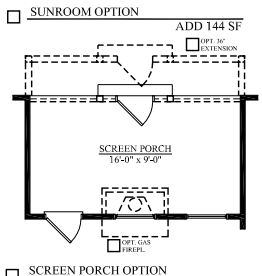

INDIGO SERIES

STONO

2853 SQ. FT.
4-5 BEDROOMS, 3.5-4.5 BATHS

A

B

C

SHOWN W/OPTIONAL FRONT DOOR
ON ALL ELEVATIONS

"STONO" 2,853 SF