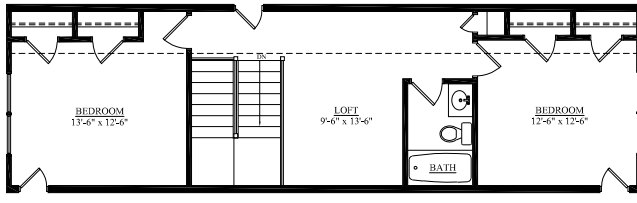

INDIGO SERIES

STONO

2853 SQ. FT.
4-5 BEDROOMS, 3.5-4.5 BATHS

A

B

C

SHOWN W/OPTIONAL FRONT DOOR
ON ALL ELEVATIONS

"STONO" 2,853 SF