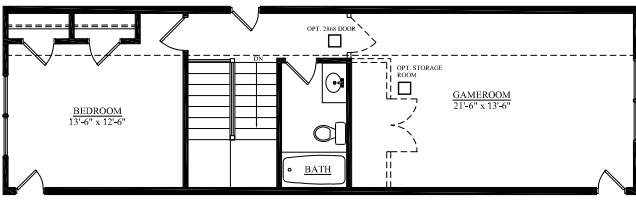

INDIGO SERIES

STONO

2853 SQ. FT.
4-5 BEDROOMS, 3.5-4.5 BATHS

A

B

C

SHOWN W/OPTIONAL FRONT DOOR
ON ALL ELEVATIONS

"STONO" 2,853 SF