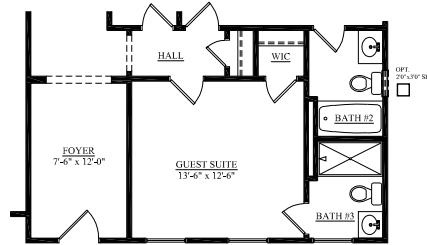

INDIGO SERIES

STONO

2853 SQ. FT.
4-5 BEDROOMS, 3.5-4.5 BATHS

A

B

C

SHOWN W/OPTIONAL FRONT DOOR
ON ALL ELEVATIONS

"STONO" 2,853 SF