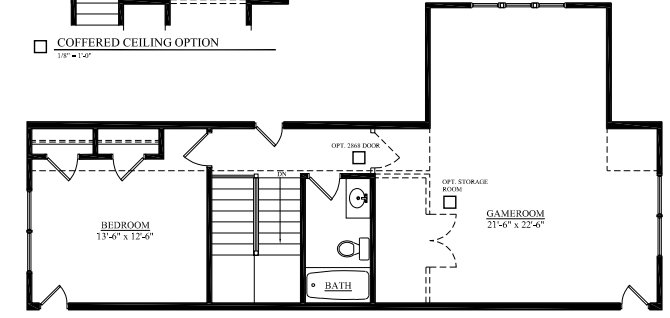

INDIGO SERIES

STONO

2853 SQ. FT.
4-5 BEDROOMS, 3.5-4.5 BATHS

A

B

C

SHOWN W/OPTIONAL FRONT DOOR
ON ALL ELEVATIONS

"STONO" 2,853 SF