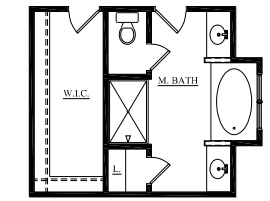

INDIGO SERIES

STONO

2853 SQ. FT.
4-5 BEDROOMS, 3.5-4.5 BATHS

A

B

C

SHOWN W/OPTIONAL FRONT DOOR
ON ALL ELEVATIONS

"STONO" 2,853 SF