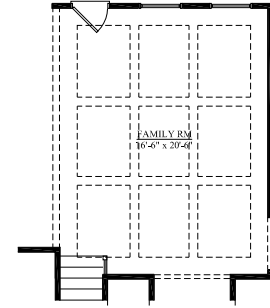

INDIGO SERIES

STONO

2853 SQ. FT.
4-5 BEDROOMS, 3.5-4.5 BATHS

A

B

C

SHOWN W/OPTIONAL FRONT DOOR
ON ALL ELEVATIONS

"STONO" 2,853 SF