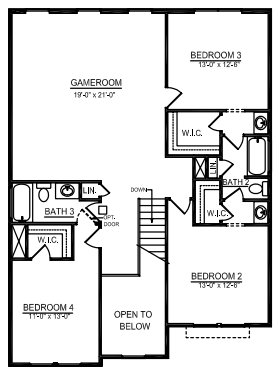

INDIGO SERIES

WENTWORTH

3227 SQ. FT.  
4-5 BEDROOMS, 3.5 BATHS

SHOWN W/OPTIONAL FRONT DOOR  
& OPTIONAL FRENCH DOORS

**B**

**A**

SHOWN W/OPTIONAL  
FRONT DOOR

FIRST FLOOR PLAN - ELEVATION A

FIRST FLOOR PLAN - ELEVATION B

ELEVATION A- OPTIONAL SECOND FLOOR w/GAMEROOM w/DOORS

ELEVATION A- SECOND FLOOR PLAN

ELEVATION A- SECOND FLOOR PLAN 5th BEDROOM/4th BATH

ELEVATION B - SECOND FLOOR PLAN

ELEVATION B OPTIONAL 4TH BATH