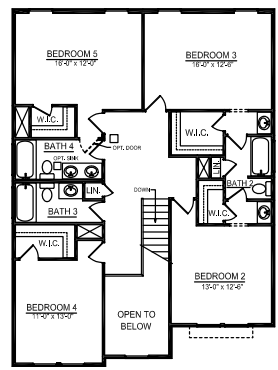

INDIGO SERIES

WENTWORTH

3227 SQ. FT.  
4-5 BEDROOMS, 3.5 BATHS

SHOWN W/OPTIONAL FRONT DOOR  
& OPTIONAL FRENCH DOORS

**B**

**A**

SHOWN W/OPTIONAL  
FRONT DOOR

FIRST FLOOR PLAN - ELEVATION A

FIRST FLOOR PLAN - ELEVATION B

ELEVATION A- OPTIONAL SECOND FLOOR w/GAMEROOM w/DOORS

ELEVATION A- SECOND FLOOR PLAN

ELEVATION A- SECOND FLOOR PLAN 5th BEDROOM/4th BATH

ELEVATION B - SECOND FLOOR PLAN

ELEVATION B OPTIONAL 4TH BATH