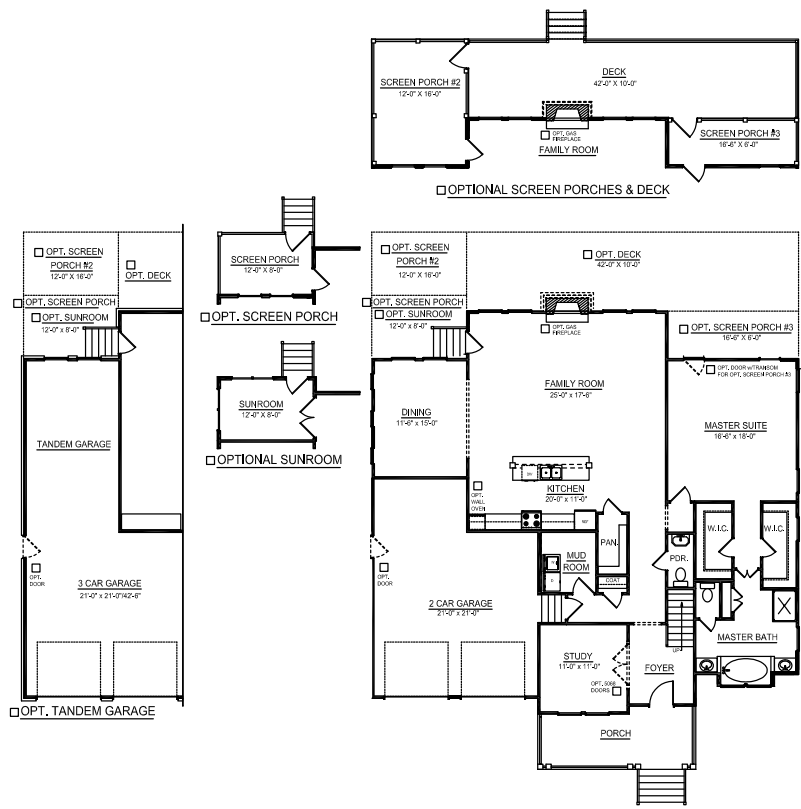

INDIGO SERIES

WENTWORTH

3227 SQ. FT.  
4-5 BEDROOMS, 3.5 BATHS

SHOWN W/OPTIONAL FRONT DOOR  
& OPTIONAL FRENCH DOORS

**B**

**A**

SHOWN W/OPTIONAL  
FRONT DOOR

FIRST FLOOR PLAN - ELEVATION A

FIRST FLOOR PLAN - ELEVATION B

ELEVATION A- OPTIONAL SECOND FLOOR w/GAMEROOM w/DOORS

ELEVATION A- SECOND FLOOR PLAN

ELEVATION A- SECOND FLOOR PLAN 5th BEDROOM/4th BATH

ELEVATION B - SECOND FLOOR PLAN

ELEVATION B OPTIONAL 4TH BATH

# "WENTWORTH" 3227 SF

RIGHTS RESERVED TO MAKE CHANGES AT ANY TIME, DUE TO NEW CODE REGULATIONS OR DESIGN MANDATES, WITHOUT NOTICE OR PRIOR OBLIGATION. REFER TO SPECS FOR NEIGHBORHOOD SPECIFICS THAT MAY BE DIFFERENT THAN WHAT IS DEPICTED ON THIS SHEET.