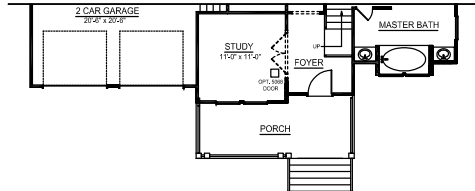

INDIGO SERIES

WENTWORTH

3227 SQ. FT.  
4-5 BEDROOMS, 3.5 BATHS

SHOWN W/OPTIONAL FRONT DOOR  
& OPTIONAL FRENCH DOORS

**B**

**A**

SHOWN W/OPTIONAL  
FRONT DOOR

FIRST FLOOR PLAN - ELEVATION A

FIRST FLOOR PLAN - ELEVATION B

ELEVATION A- OPTIONAL SECOND FLOOR w/GAMEROOM w/DOORS

ELEVATION A- SECOND FLOOR PLAN

ELEVATION A- SECOND FLOOR PLAN 5th BEDROOM/4th BATH

ELEVATION B - SECOND FLOOR PLAN

ELEVATION B OPTIONAL 4TH BATH