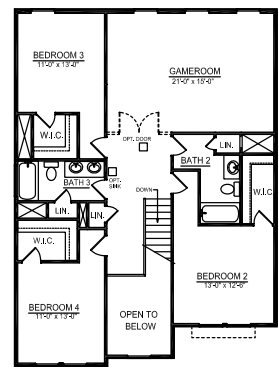

INDIGO SERIES

WENTWORTH

3227 SQ. FT.  
4-5 BEDROOMS, 3.5 BATHS

SHOWN W/OPTIONAL FRONT DOOR  
& OPTIONAL FRENCH DOORS

**B**

**A**

SHOWN W/OPTIONAL  
FRONT DOOR

FIRST FLOOR PLAN - ELEVATION A

FIRST FLOOR PLAN - ELEVATION B

ELEVATION A- OPTIONAL SECOND FLOOR w/GAMEROOM w/DOORS

ELEVATION A- SECOND FLOOR PLAN

ELEVATION A- SECOND FLOOR PLAN 5th BEDROOM/4th BATH

ELEVATION B - SECOND FLOOR PLAN

ELEVATION B OPTIONAL 4TH BATH