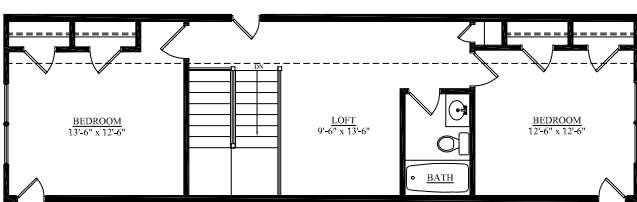

Darrell Creek  
CLUB INDIGO SERIES

STONO

2853 SQ. FT.  
4-5 BEDROOMS, 3.5-4.5 BATHS

A

B

C

SHOWN W/OPTIONAL FRONT DOOR  
ON ALL ELEVATIONS

**"STONO" 2,853 SF**