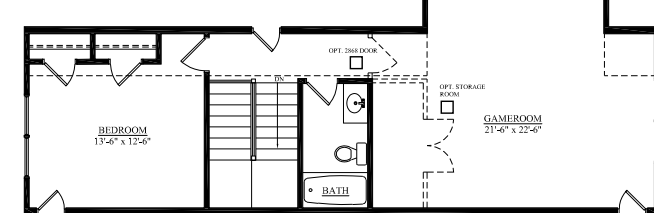

Darrell Creek  
CLUB INDIGO SERIES

STONO

2853 SQ. FT.  
4-5 BEDROOMS, 3.5-4.5 BATHS

A

B

C

SHOWN W/OPTIONAL FRONT DOOR  
ON ALL ELEVATIONS

**"STONO" 2,853 SF**