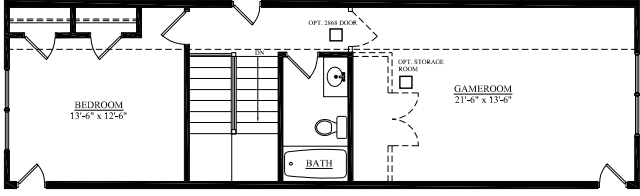

Darrell Creek  
CLUB INDIGO SERIES

STONO

2853 SQ. FT.  
4-5 BEDROOMS, 3.5-4.5 BATHS

A

B

C

SHOWN W/OPTIONAL FRONT DOOR  
ON ALL ELEVATIONS

**"STONO" 2,853 SF**