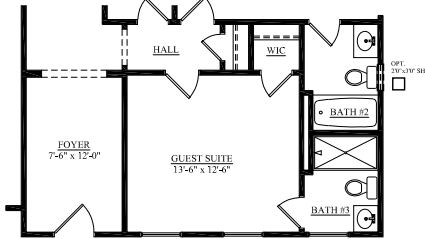

Darrell Creek  
CLUB INDIGO SERIES

STONO

2853 SQ. FT.  
4-5 BEDROOMS, 3.5-4.5 BATHS

A

B

C

SHOWN W/OPTIONAL FRONT DOOR  
ON ALL ELEVATIONS

**"STONO" 2,853 SF**