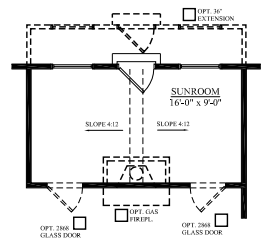

Darrell Creek  
CLUB INDIGO SERIES

STONO

2853 SQ. FT.  
4-5 BEDROOMS, 3.5-4.5 BATHS

A

B

C

SHOWN W/OPTIONAL FRONT DOOR  
ON ALL ELEVATIONS

**"STONO" 2,853 SF**