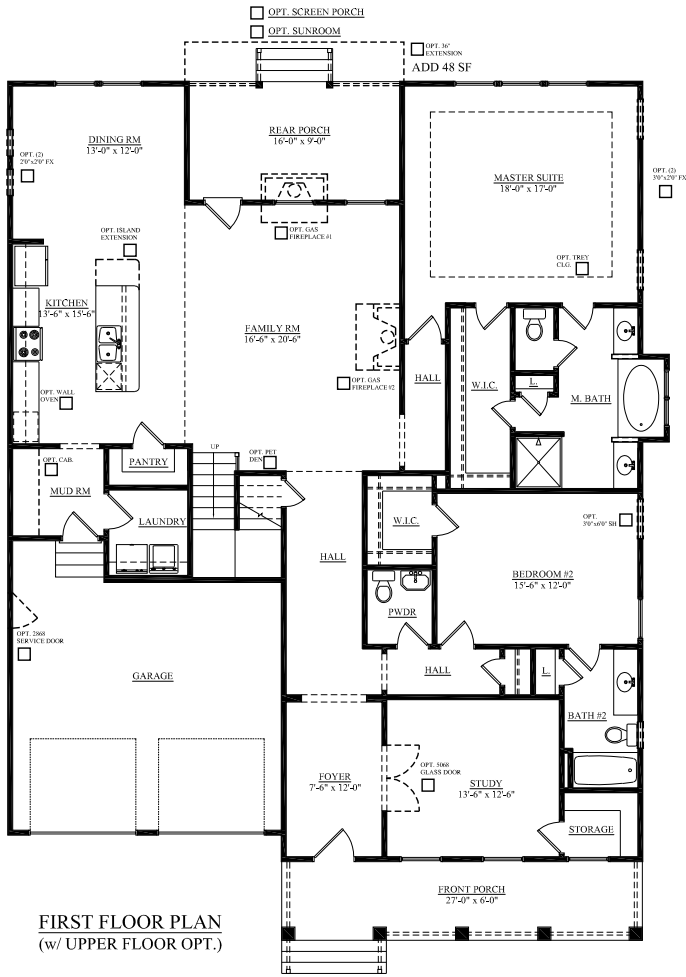

Darrell Creek  
CLUB INDIGO SERIES

STONO

2853 SQ. FT.  
4-5 BEDROOMS, 3.5-4.5 BATHS

A

B

C

SHOWN W/OPTIONAL FRONT DOOR  
ON ALL ELEVATIONS

**"STONO" 2,853 SF**