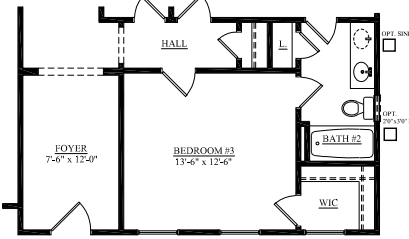

Darrell Creek  
CLUB INDIGO SERIES

STONO

2853 SQ. FT.  
4-5 BEDROOMS, 3.5-4.5 BATHS

A

B

C

SHOWN W/OPTIONAL FRONT DOOR  
ON ALL ELEVATIONS

**"STONO" 2,853 SF**