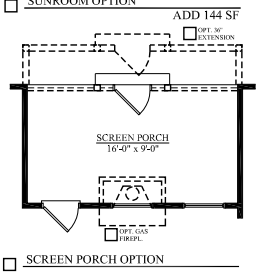

Darrell Creek  
CLUB INDIGO SERIES

STONO

2853 SQ. FT.  
4-5 BEDROOMS, 3.5-4.5 BATHS

A

B

C

SHOWN W/OPTIONAL FRONT DOOR  
ON ALL ELEVATIONS

**"STONO" 2,853 SF**