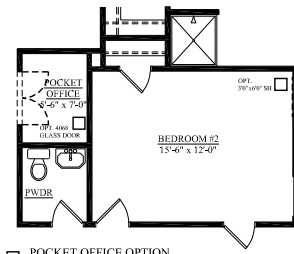

Darrell Creek  
CLUB INDIGO SERIES

STONO

2853 SQ. FT.  
4-5 BEDROOMS, 3.5-4.5 BATHS

A

B

C

SHOWN W/OPTIONAL FRONT DOOR  
ON ALL ELEVATIONS

**"STONO" 2,853 SF**