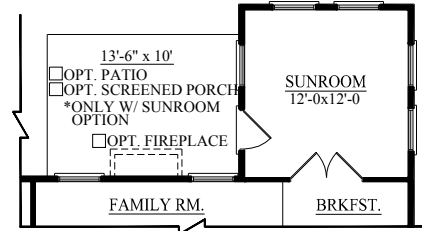

PALMETTO SERIES

MANNINGTON

2586 SQ. FT.
4 BEDROOMS, 2.5 BATHS W/LOFT

C

A WRAP AROUND PORCH OPTION

B

SECOND FLOOR PLAN

OPTIONAL BATH 2

FIRST FLOOR PLAN

OPTIONAL SCREENED PORCH

OPTIONAL SUNROOM

ELEVATION C FRONT
W/ OPT. BOX BAY

OPTIONAL
BEDRM.-4 & BATH-3

"MANNINGTON" 2586 Sq. Ft.

Rev. 4-17-18