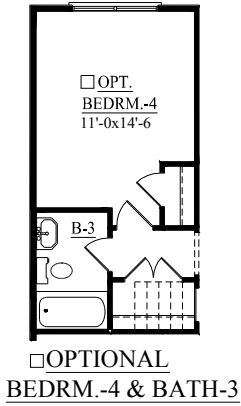

PALMETTO SERIES

MANNINGTON

2586 SQ. FT.
4 BEDROOMS, 2.5 BATHS W/LOFT

C

A WRAP AROUND PORCH OPTION

B

SECOND FLOOR PLAN

OPTIONAL BATH 2

FIRST FLOOR PLAN

OPTIONAL SCREENED PORCH

OPTIONAL SUNROOM

ELEVATION C FRONT
W/ OPT. BOX BAY

OPTIONAL
BEDRM.-4 & BATH-3

"MANNINGTON" 2586 Sq. Ft.

Rev. 4-17-18