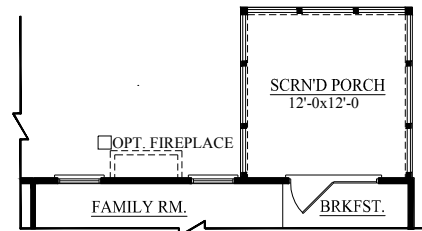

PALMETTO SERIES

MANNINGTON

2586 SQ. FT.
4 BEDROOMS, 2.5 BATHS W/LOFT

C

A WRAP AROUND PORCH OPTION

B

SECOND FLOOR PLAN

OPTIONAL BATH 2

FIRST FLOOR PLAN

OPTIONAL SCREENED PORCH

OPTIONAL SUNROOM

ELEVATION C FRONT
W/ OPT. BOX BAY

OPTIONAL
BEDRM.-4 & BATH-3

"MANNINGTON" 2586 Sq. Ft.

Rev. 4-17-18