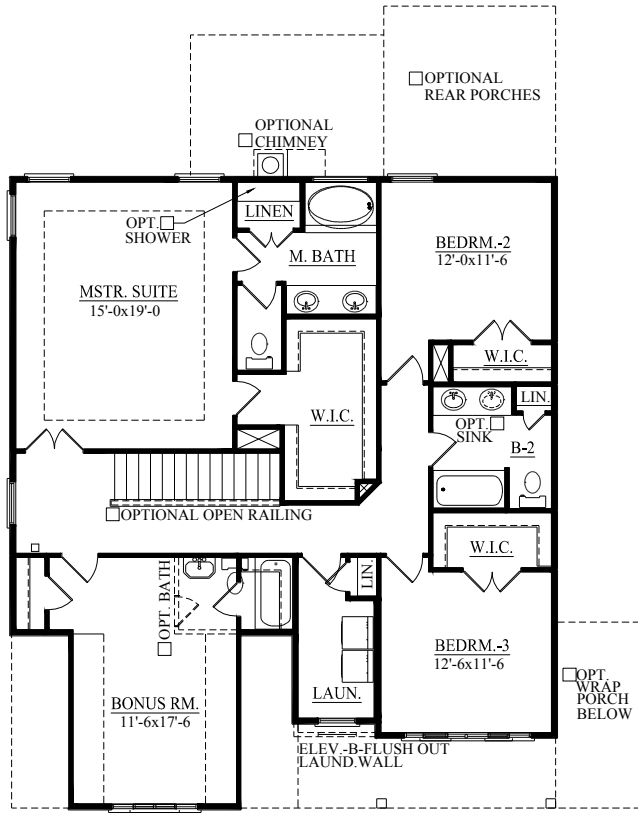

PALMETTO SERIES

MANNINGTON

2586 SQ. FT.
4 BEDROOMS, 2.5 BATHS W/LOFT

C

A WRAP AROUND PORCH OPTION

B

SECOND FLOOR PLAN

OPTIONAL BATH 2

FIRST FLOOR PLAN

OPTIONAL SCREENED PORCH

OPTIONAL SUNROOM

ELEVATION C FRONT
W/ OPT. BOX BAY

OPTIONAL
BEDRM.-4 & BATH-3

"MANNINGTON" 2586 Sq. Ft.

Rev. 4-17-18