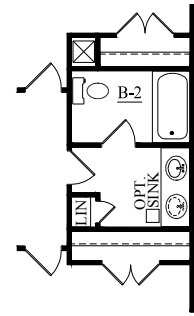

PALMETTO SERIES

MANNINGTON

2586 SQ. FT.
4 BEDROOMS, 2.5 BATHS W/LOFT

C

A WRAP AROUND PORCH OPTION

B

SECOND FLOOR PLAN

OPTIONAL BATH 2

FIRST FLOOR PLAN

OPTIONAL SCREENED PORCH

OPTIONAL SUNROOM

ELEVATION C FRONT
W/ OPT. BOX BAY

OPTIONAL
BEDRM.-4 & BATH-3

"MANNINGTON" 2586 Sq. Ft.

Rev. 4-17-18