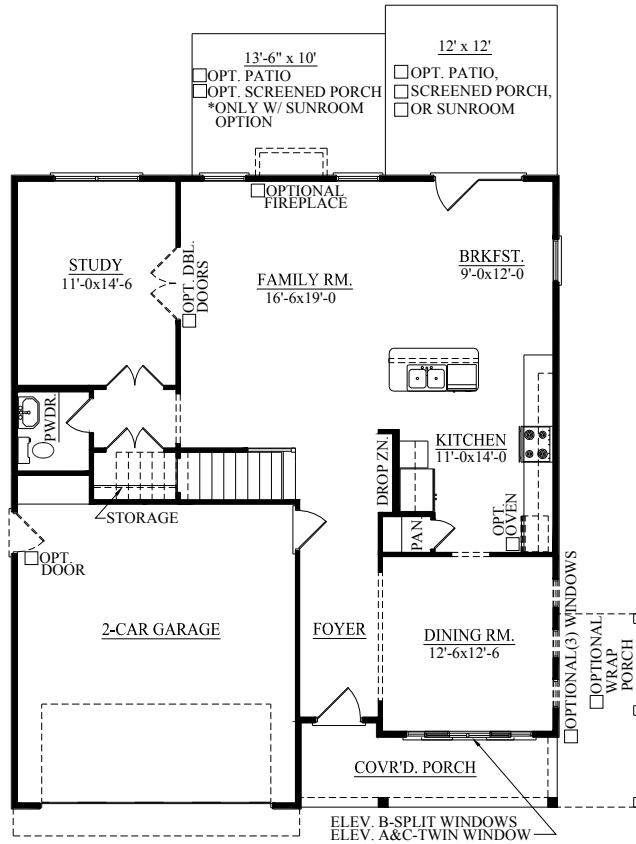

PALMETTO SERIES

MANNINGTON

2586 SQ. FT.
4 BEDROOMS, 2.5 BATHS W/LOFT

C

A WRAP AROUND PORCH OPTION

B

SECOND FLOOR PLAN

OPTIONAL BATH 2

FIRST FLOOR PLAN

OPTIONAL SCREENED PORCH

OPTIONAL SUNROOM

ELEVATION C FRONT
W/ OPT. BOX BAY

OPTIONAL
BEDRM.-4 & BATH-3

"MANNINGTON" 2586 Sq. Ft.

Rev. 4-17-18