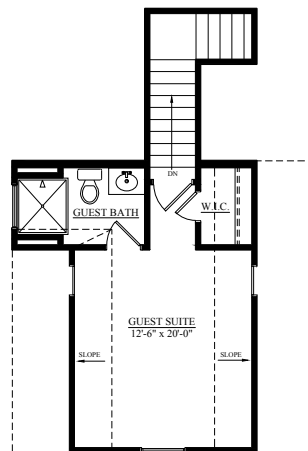

INDIGO SERIES

EDISTO

2773 SQ. FT.
3-4 BEDROOMS, 2-3 BATHS

Shown with Optional Front Door

Shown with
Optional
Front Door

B

FIRST FLOOR PLAN

OPTIONAL FIREPLACE
18" x 150"

DELUXE MASTER BATHROOM OPTION

GOURMET ISLAND OPTION

FIRST LEVEL PLAN- ELEVATION "B"

BONUS FLOOR PLAN

GUEST SUITE OPTION

SUNROOM OPTION

COVERED/ SCREEN PORCH OPTION

"EDISTO" 2,773 SF