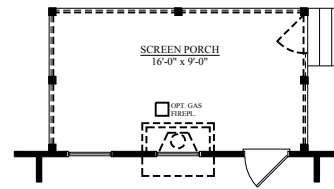

DELUXE MASTER BATHROOM OPTION

GOURMET ISLAND OPTION

FIRST LEVEL PLAN- ELEVATION "B"

BONUS FLOOR PLAN

GUEST SUITE OPTION

SUNROOM OPTION

COVERED/ SCREEN PORCH OPTION

"EDISTO" 2,773 SF