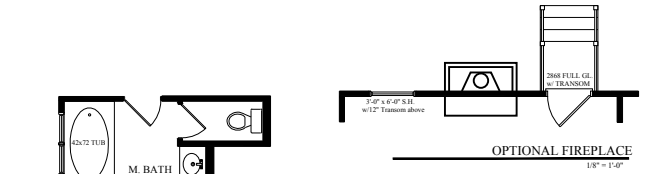

INDIGO SERIES

EDISTO

2773 SQ. FT.
3-4 BEDROOMS, 2-3 BATHS

Shown with Optional Front Door

Shown with
Optional
Front Door

B

FIRST FLOOR PLAN

OPTIONAL FIREPLACE
18" x 150"

DELUXE MASTER BATHROOM OPTION

GOURMET ISLAND OPTION

FIRST LEVEL PLAN- ELEVATION "B"

BONUS FLOOR PLAN

GUEST SUITE OPTION

SUNROOM OPTION

COVERED/ SCREEN PORCH OPTION

"EDISTO" 2,773 SF