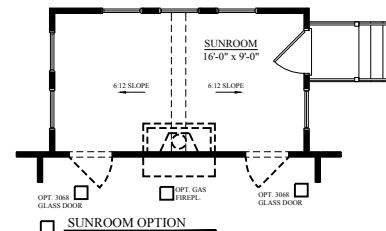

INDIGO SERIES

EDISTO

2773 SQ. FT.
3-4 BEDROOMS, 2-3 BATHS

Shown with Optional Front Door

Shown with
Optional
Front Door

B

FIRST FLOOR PLAN

OPTIONAL FIREPLACE
18" x 150"

DELUXE MASTER BATHROOM OPTION

GOURMET ISLAND OPTION

FIRST LEVEL PLAN- ELEVATION "B"

BONUS FLOOR PLAN

GUEST SUITE OPTION

SUNROOM OPTION

COVERED/ SCREEN PORCH OPTION

"EDISTO" 2,773 SF