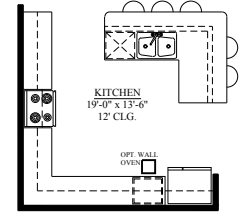

INDIGO SERIES

EDISTO

2773 SQ. FT.
3-4 BEDROOMS, 2-3 BATHS

Shown with Optional Front Door

Shown with
Optional
Front Door

B

FIRST FLOOR PLAN

OPTIONAL FIREPLACE
18" x 150"

DELUXE MASTER BATHROOM OPTION

GOURMET ISLAND OPTION

FIRST LEVEL PLAN- ELEVATION "B"

BONUS FLOOR PLAN

GUEST SUITE OPTION

SUNROOM OPTION

COVERED/ SCREEN PORCH OPTION

"EDISTO" 2,773 SF