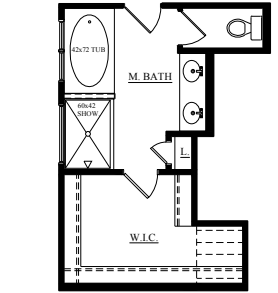

INDIGO SERIES

EDISTO

2773 SQ. FT.
3-4 BEDROOMS, 2-3 BATHS

Shown with Optional Front Door

Shown with
Optional
Front Door

B

FIRST FLOOR PLAN

OPTIONAL FIREPLACE
18" x 150"

DELUXE MASTER BATHROOM OPTION

GOURMET ISLAND OPTION

FIRST LEVEL PLAN- ELEVATION "B"

BONUS FLOOR PLAN

GUEST SUITE OPTION

SUNROOM OPTION

COVERED/ SCREEN PORCH OPTION

"EDISTO" 2,773 SF