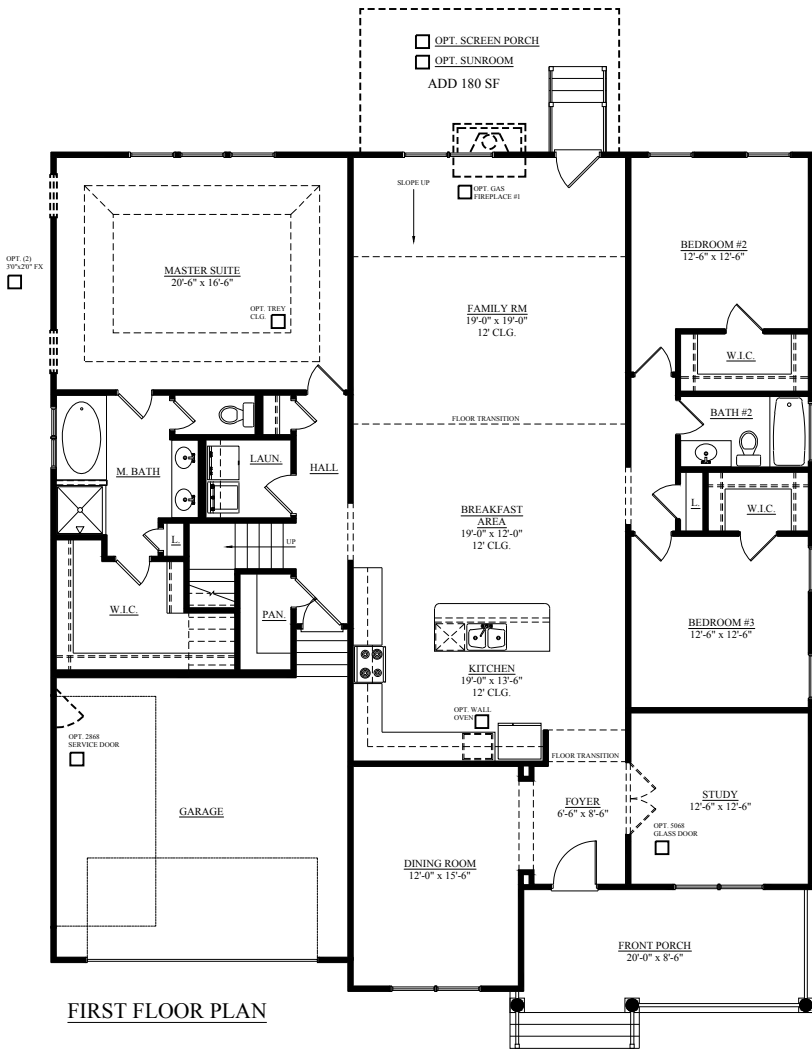

INDIGO SERIES

EDISTO

2773 SQ. FT.
3-4 BEDROOMS, 2-3 BATHS

Shown with Optional Front Door

Shown with
Optional
Front Door

B

FIRST FLOOR PLAN

OPTIONAL FIREPLACE
18" x 150"

DELUXE MASTER BATHROOM OPTION

GOURMET ISLAND OPTION

FIRST LEVEL PLAN- ELEVATION "B"

BONUS FLOOR PLAN

GUEST SUITE OPTION

SUNROOM OPTION

COVERED/ SCREEN PORCH OPTION

"EDISTO" 2,773 SF