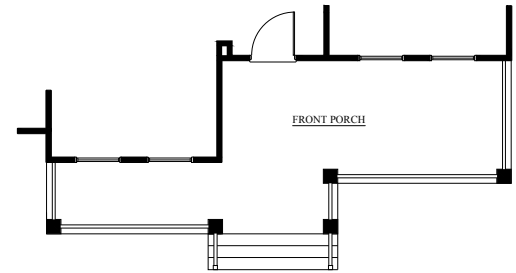

INDIGO SERIES

EDISTO

2773 SQ. FT.
3-4 BEDROOMS, 2-3 BATHS

Shown with Optional Front Door

Shown with
Optional
Front Door

B

FIRST FLOOR PLAN

OPTIONAL FIREPLACE
18" x 150"

DELUXE MASTER BATHROOM OPTION

GOURMET ISLAND OPTION

FIRST LEVEL PLAN- ELEVATION "B"

BONUS FLOOR PLAN

GUEST SUITE OPTION

SUNROOM OPTION

COVERED/ SCREEN PORCH OPTION

"EDISTO" 2,773 SF