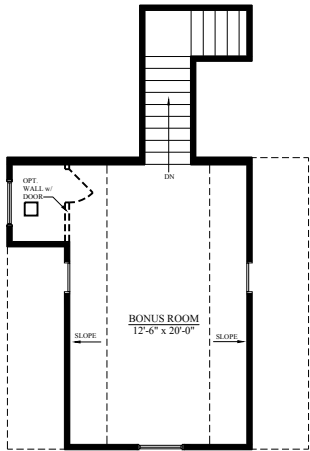

INDIGO SERIES

EDISTO

2773 SQ. FT.
3-4 BEDROOMS, 2-3 BATHS

Shown with Optional Front Door

Shown with
Optional
Front Door

B

FIRST FLOOR PLAN

OPTIONAL FIREPLACE
18" x 150"

DELUXE MASTER BATHROOM OPTION

GOURMET ISLAND OPTION

FIRST LEVEL PLAN- ELEVATION "B"

BONUS FLOOR PLAN

GUEST SUITE OPTION

SUNROOM OPTION

COVERED/ SCREEN PORCH OPTION

"EDISTO" 2,773 SF