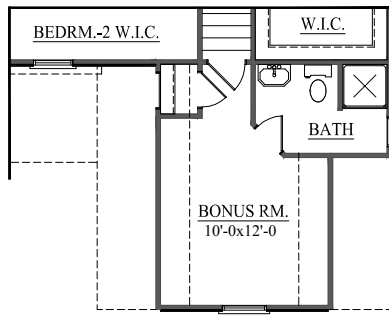

PALMETTO SERIES

ASHBURY

1927 SQ. FT. (2127 SQ. FT. WITH BONUS ROOM)
3-4 BEDROOMS, 2.5 BATHS

B

C

SHOWN WITH
WRAP AROUND PORCH

A

□ SECOND FLOOR W/ BONUS ROOM PLAN

C ELEVATION DOUBLE PORCH

□ SECOND FLOOR W/ BONUS ROOM & OPT. BATH

SECOND FLOOR PLAN

FIRST FLOOR PLAN

□ OPT. SCREEN PORCH

□ OPT. SUNROOM

□ ELEVATION A,B FRONT W/ OPT. BOX BAY

"ASHBURY" 1927 Sq. Ft.