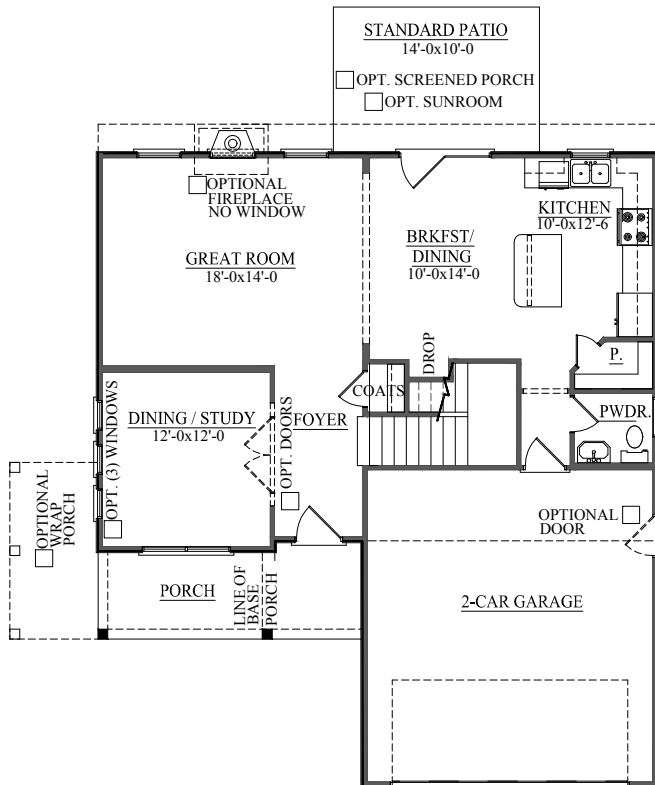

PALMETTO SERIES

ASHBURY

1927 SQ. FT. (2127 SQ. FT. WITH BONUS ROOM)
3-4 BEDROOMS, 2.5 BATHS

B

C

SHOWN WITH
WRAP AROUND PORCH

A

□ SECOND FLOOR W/ BONUS ROOM PLAN

C ELEVATION DOUBLE PORCH

□ SECOND FLOOR W/ BONUS ROOM & OPT. BATH

SECOND FLOOR PLAN

FIRST FLOOR PLAN

□ OPT. SCREEN PORCH

□ OPT. SUNROOM

□ ELEVATION A,B FRONT W/ OPT. BOX BAY

"ASHBURY" 1927 Sq. Ft.