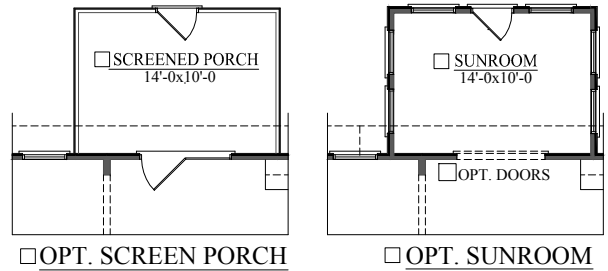

C ELEVATION DOUBLE PORCH

□ SECOND FLOOR W/ BONUS ROOM & OPT. BATH

SECOND FLOOR PLAN

FIRST FLOOR PLAN

□ OPT. SCREEN PORCH

□ OPT. SUNROOM

□ ELEVATION A,B FRONT W/ OPT. BOX BAY

"ASHBURY" 1927 Sq. Ft.