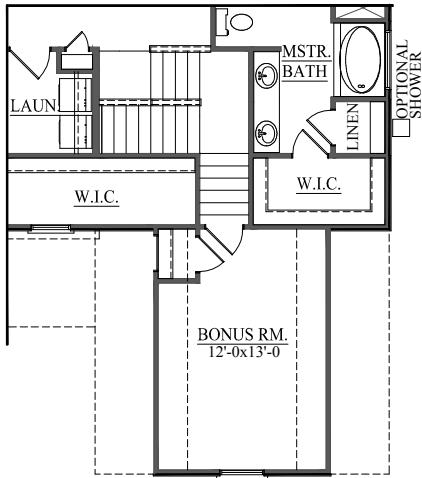

PALMETTO SERIES

ASHBURY

1927 SQ. FT. (2127 SQ. FT. WITH BONUS ROOM)
3-4 BEDROOMS, 2.5 BATHS

B

C

SHOWN WITH
WRAP AROUND PORCH

A

□ SECOND FLOOR W/ BONUS ROOM PLAN

C ELEVATION DOUBLE PORCH

□ SECOND FLOOR W/ BONUS ROOM & OPT. BATH

SECOND FLOOR PLAN

FIRST FLOOR PLAN

□ OPT. SCREEN PORCH

□ OPT. SUNROOM

□ ELEVATION A,B FRONT W/ OPT. BOX BAY

"ASHBURY" 1927 Sq. Ft.