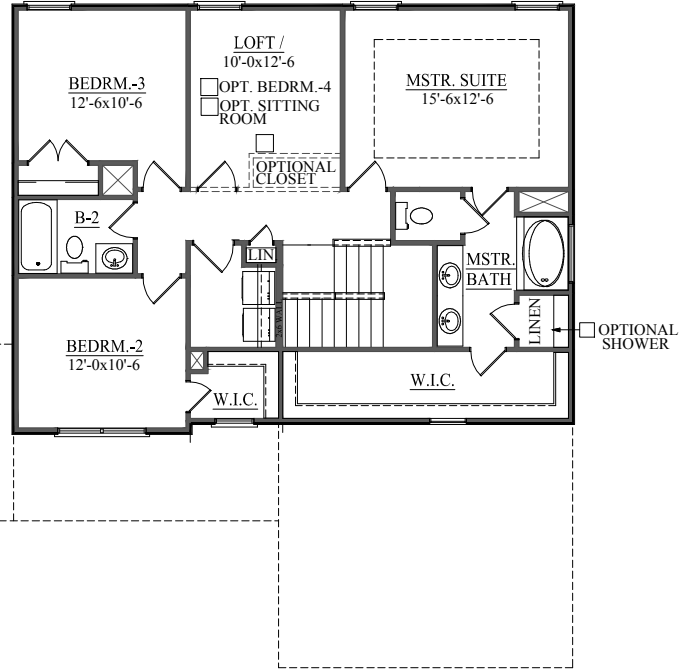

PALMETTO SERIES

ASHBURY

1927 SQ. FT. (2127 SQ. FT. WITH BONUS ROOM)
3-4 BEDROOMS, 2.5 BATHS

B

C

SHOWN WITH
WRAP AROUND PORCH

A

□ SECOND FLOOR W/ BONUS ROOM PLAN

C ELEVATION DOUBLE PORCH

□ SECOND FLOOR W/ BONUS ROOM & OPT. BATH

SECOND FLOOR PLAN

FIRST FLOOR PLAN

□ OPT. SCREEN PORCH

□ OPT. SUNROOM

□ ELEVATION A,B FRONT W/ OPT. BOX BAY

"ASHBURY" 1927 Sq. Ft.