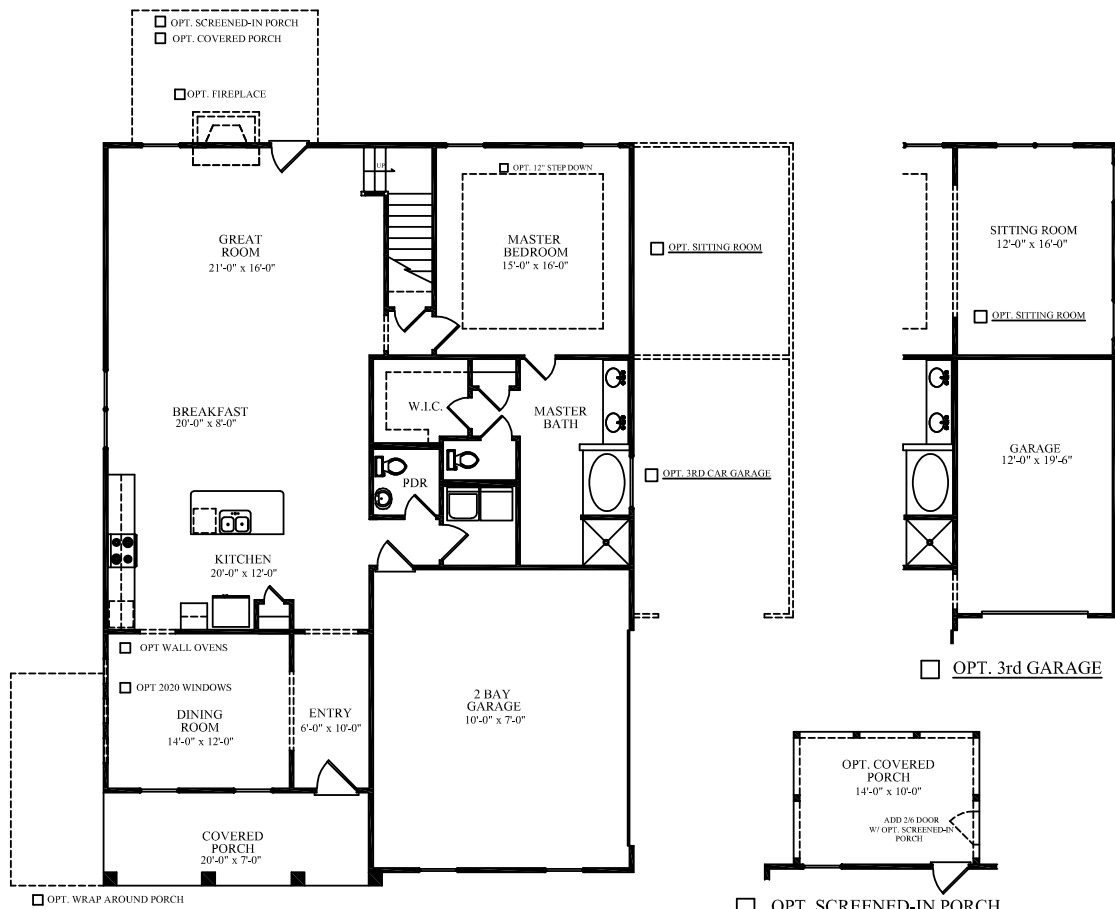

PALMETTO SERIES

CASSIDY

2824 SQ. FT.

4-5 BEDROOMS, 2.5-3.5 BATHS

A

B

C

E

D

Optional Front Door shown on all elevations.

FIRST FLOOR PLAN

SECOND FLOOR PLAN

"CASSIDY" 2824 Sq. Ft.

Rev. 12-27-17