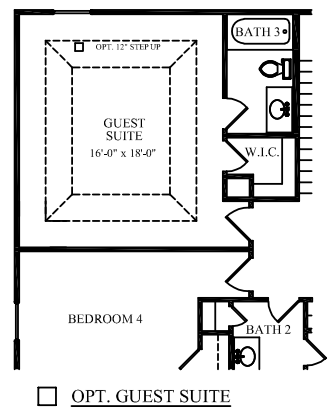

PALMETTO SERIES

CASSIDY

2824 SQ. FT.

4-5 BEDROOMS, 2.5-3.5 BATHS

A

B

C

E

D

Optional Front Door shown on all elevations.

FIRST FLOOR PLAN

SECOND FLOOR PLAN

"CASSIDY" 2824 Sq. Ft.

Rev. 12-27-17