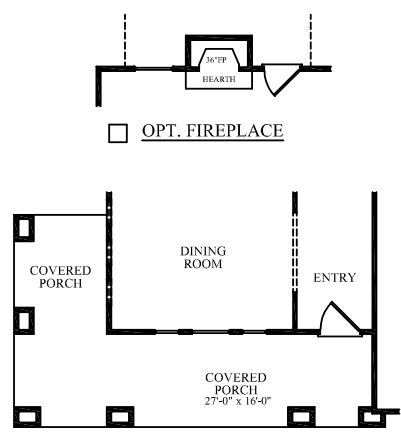

PALMETTO SERIES

CASSIDY

2824 SQ. FT.

4-5 BEDROOMS, 2.5-3.5 BATHS

A

B

C

E

D

Optional Front Door shown on all elevations.

FIRST FLOOR PLAN

SECOND FLOOR PLAN

"CASSIDY" 2824 Sq. Ft.

Rev. 12-27-17