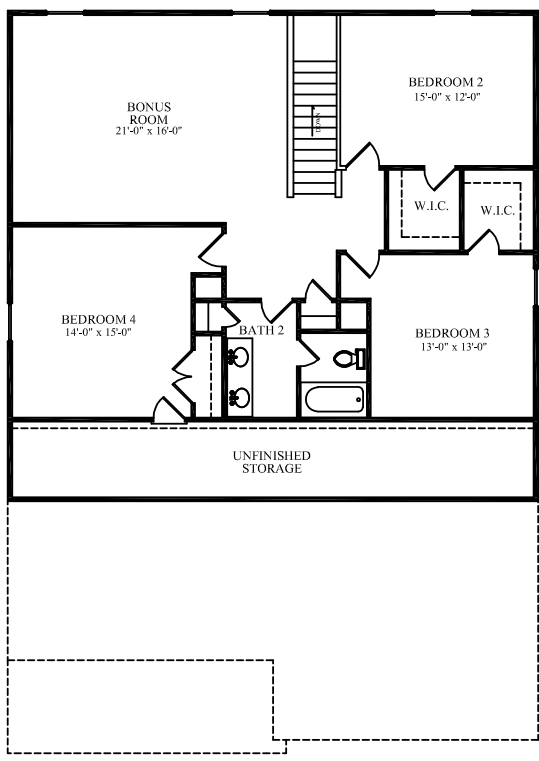

PALMETTO SERIES

CASSIDY

2824 SQ. FT.

4-5 BEDROOMS, 2.5-3.5 BATHS

A

B

C

E

D

Optional Front Door shown on all elevations.

FIRST FLOOR PLAN

SECOND FLOOR PLAN

"CASSIDY" 2824 Sq. Ft.

Rev. 12-27-17