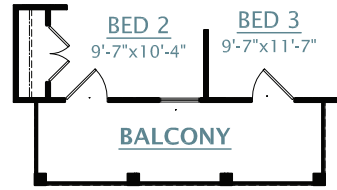

THE COTTAGE SERIES

BOWEN

1,608 SQUARE FEET | 3 BEDROOMS | 2.5 BATHROOMS

[CRESCENTHOMES.NET](https://www.crescenthomes.net)

CHS 843.466.5000 | GVL 864.406.5000 | NVL 615.392.5000

CRESCENT
HOMES

FIRST FLOOR FRONT PORCH ELEVATION C

SECOND FLOOR ELEVATION C

FIRST FLOOR FRONT PORCH ELEVATION B

SECOND FLOOR ELEVATION B

REV.
2.28.24

Dimensions and square footage are approximate. Elevations shown are artist's concepts. Optional features reflected in floor plan. Floor plans may vary per elevation. Crescent Homes reserves the right to make changes without notice or prior obligation.