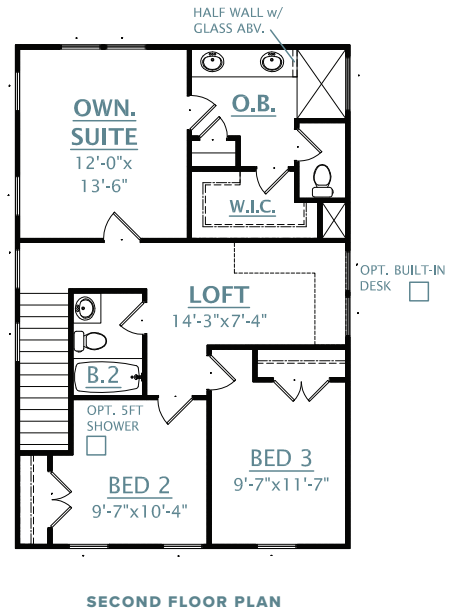

THE COTTAGE SERIES

BOWEN

1,608 SQUARE FEET | 3 BEDROOMS | 2.5 BATHROOMS

[CRESCENTHOMES.NET](https://www.crescenthomes.net)

CHS 843.466.5000 | GVL 864.406.5000 | NVL 615.392.5000

CRESCENT
HOMES

FIRST FLOOR FRONT PORCH ELEVATION C

SECOND FLOOR ELEVATION C

FIRST FLOOR FRONT PORCH ELEVATION B

SECOND FLOOR ELEVATION B

REV.
2.28.24

Dimensions and square footage are approximate. Elevations shown are artist's concepts. Optional features reflected in floor plan. Floor plans may vary per elevation. Crescent Homes reserves the right to make changes without notice or prior obligation.