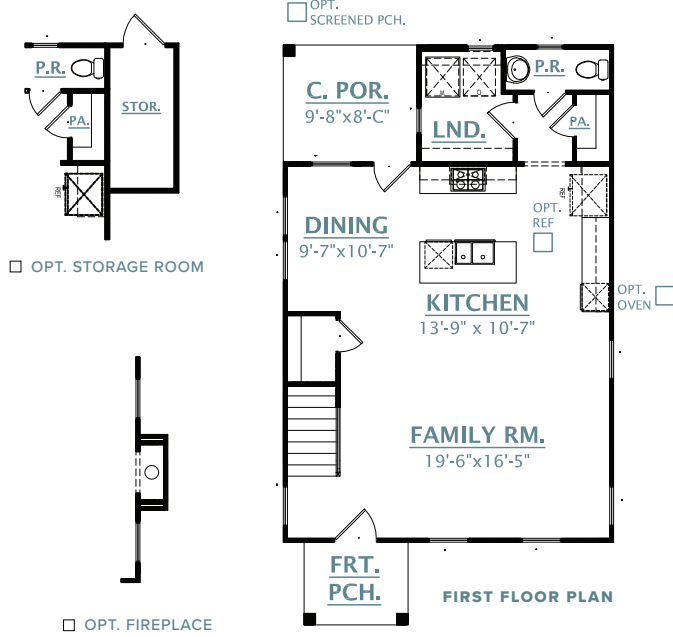

THE COTTAGE SERIES

BOWEN

1,608 SQUARE FEET | 3 BEDROOMS | 2.5 BATHROOMS

[CRESCENTHOMES.NET](https://www.crescenthomes.net)

CHS 843.466.5000 | GVL 864.406.5000 | NVL 615.392.5000

CRESCENT
HOMES

FIRST FLOOR FRONT PORCH ELEVATION C

SECOND FLOOR ELEVATION C

FIRST FLOOR FRONT PORCH ELEVATION B

SECOND FLOOR ELEVATION B

REV.
2.28.24

Dimensions and square footage are approximate. Elevations shown are artist's concepts. Optional features reflected in floor plan. Floor plans may vary per elevation. Crescent Homes reserves the right to make changes without notice or prior obligation.