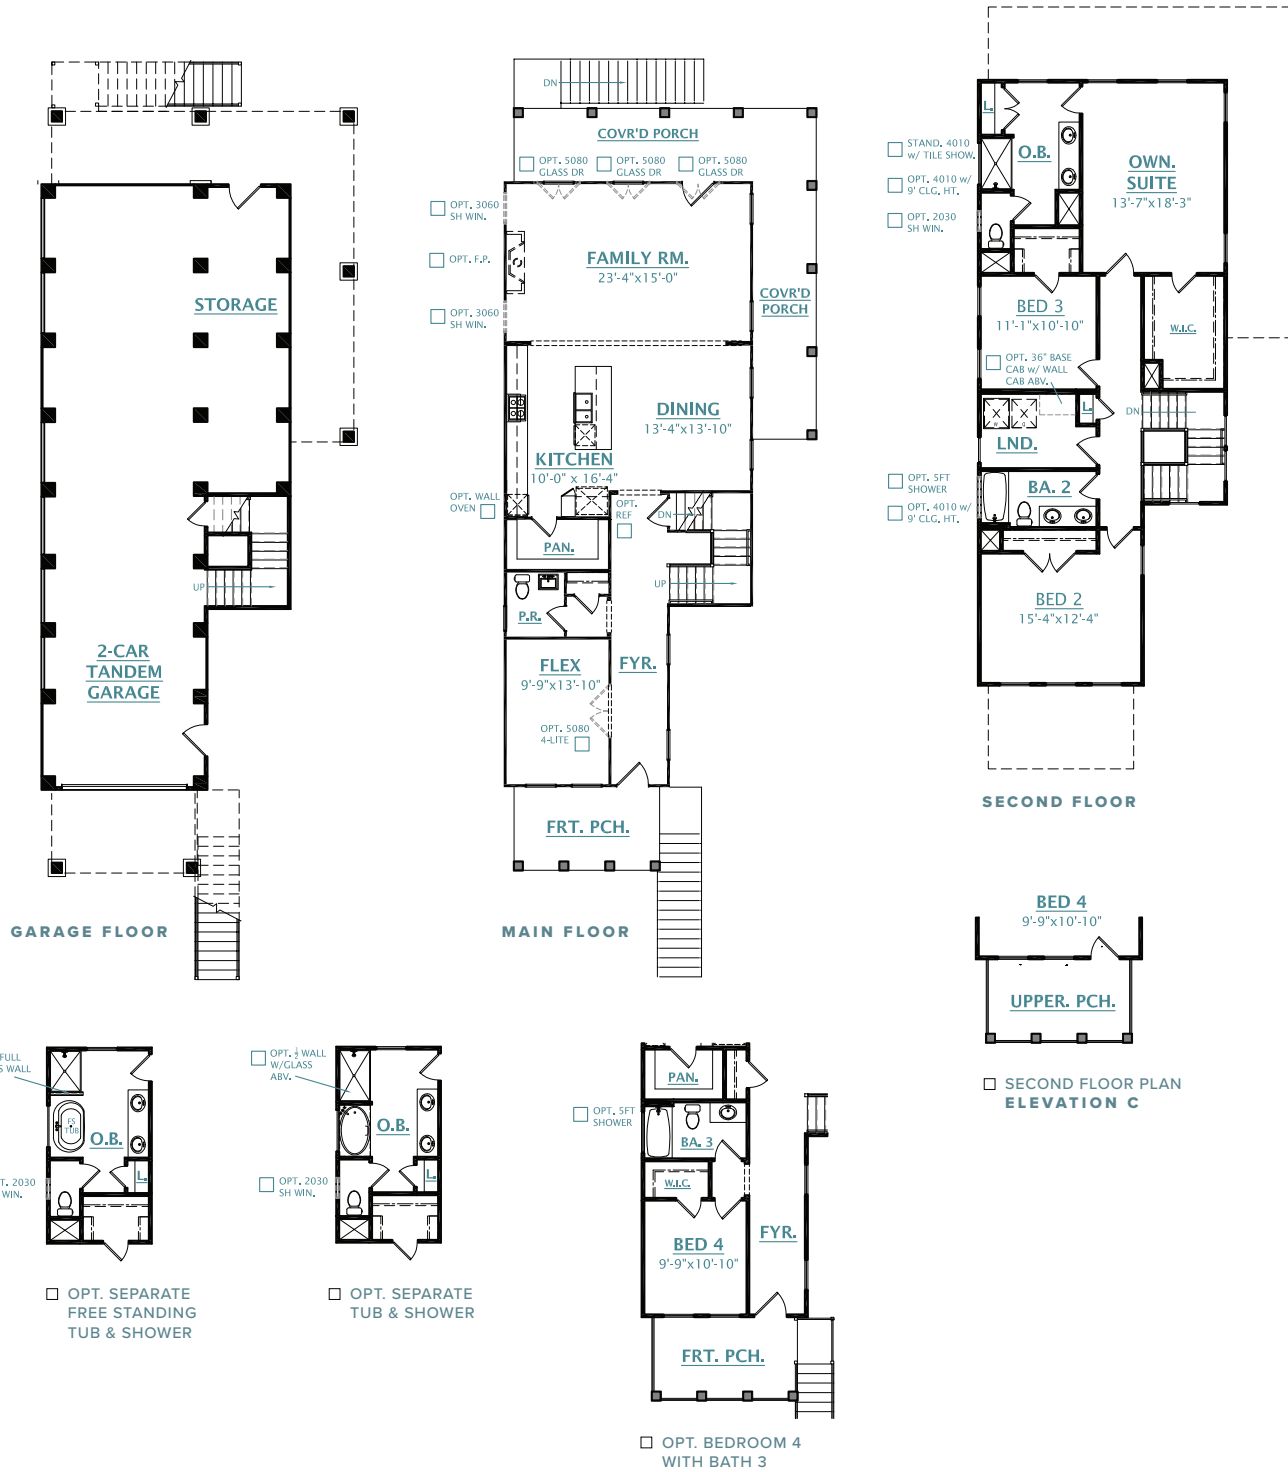

THE MCKINLEY

COTTAGE DRIVE UNDER SERIES

REV. 1.04.24

Dimensions and square footage are approximate. Elevations shown are artist's concepts. Optional features reflected in floor plan. Floor plans may vary per elevation. Crescent Homes reserves the right to make changes without notice or prior obligation.

CRESCENTHOMES.NET

CHS 843.466.5000 | GVL 864.406.5000 | NVL 615.392.5000

CRESCENT HOMES