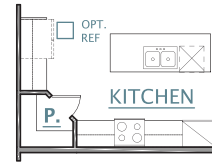

PATIO OPTS. WITH SUNROOM

OPT. EXTENDED SCREENED PORCH

OPT. EXTENDED COVERED PORCH

OPT. EXTERNAL FIREPLACE

FIRST FLOOR PLAN

KITCHEN WITH GOURMET OPT.

OPT. BEDROOM 4

OPT. SEPARATE TUB & SHOWER

OPT. SEPARATE FREE STANDING TUB & SHOWER

OPT. LAUNDRY CABINETS AND SINK

OPT. LAUNDRY CLOSET

REV. 09.01.23

Dimensions and square footage are approximate. Elevations shown are artist's concepts. Optional features reflected in floor plan. Floor plans may vary per elevation. Crescent Homes reserves the right to make changes without notice or prior obligation.