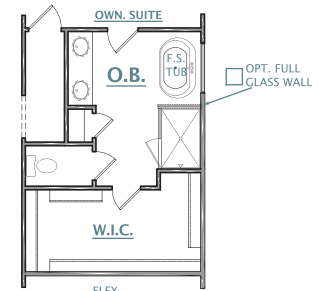

PATIO OPTS. WITH SUNROOM

OPT. EXTENDED SCREENED PORCH

OPT. EXTENDED COVERED PORCH

OPT. EXTERNAL FIREPLACE

FIRST FLOOR PLAN

KITCHEN WITH GOURMET OPT.

OPT. BEDROOM 4

OPT. SEPARATE TUB & SHOWER

OPT. SEPARATE FREE STANDING TUB & SHOWER

OPT. LAUNDRY CABINETS AND SINK

OPT. LAUNDRY CLOSET

REV. 09.01.23

Dimensions and square footage are approximate. Elevations shown are artist's concepts. Optional features reflected in floor plan. Floor plans may vary per elevation. Crescent Homes reserves the right to make changes without notice or prior obligation.