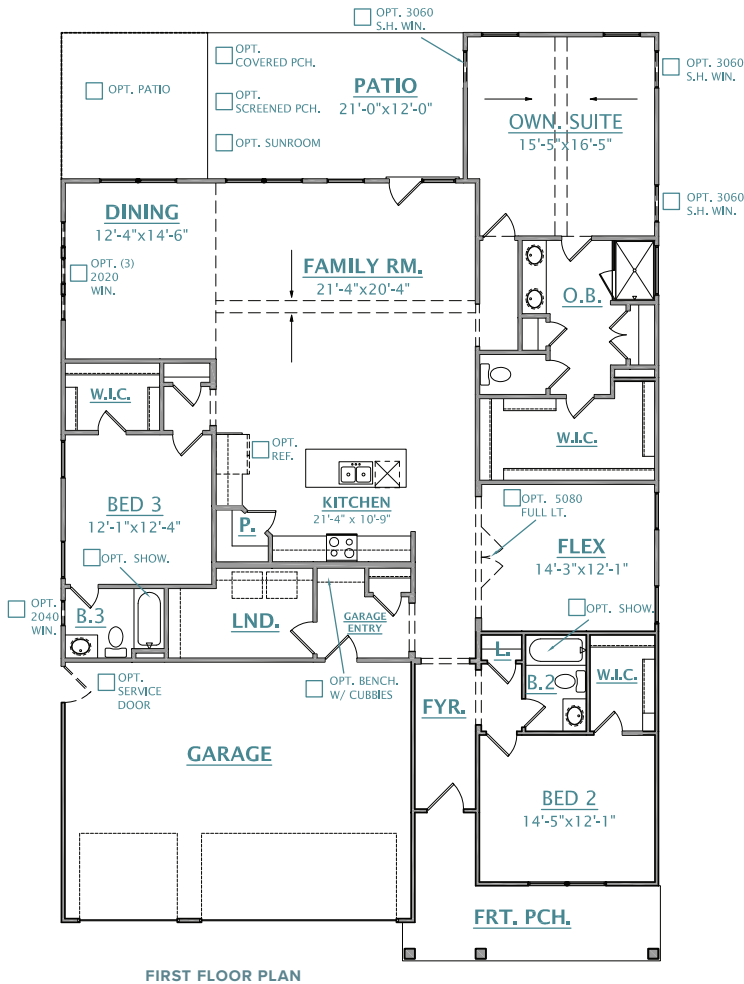

THE PALMETTO SERIES

MASON

2,474 SQUARE FEET | 3-4 BEDROOMS | 3 BATHROOMS

CRESCENTHOMES.NET

CHS 843.466.5000 | GVL 864.406.5000 | NVL 615.392.5000

CRESCENT
HOMES

THE MASON

THE PALMETTO SERIES

PATIO OPTS. WITH SUNROOM

OPT. EXTENDED SCREENED PORCH

OPT. EXTENDED COVERED PORCH

OPT. EXTERNAL FIREPLACE

FIRST FLOOR PLAN

KITCHEN WITH GOURMET OPT.

OPT. BEDROOM 4

OPT. SEPARATE TUB & SHOWER

OPT. SEPARATE FREE STANDING TUB & SHOWER

OPT. LAUNDRY CABINETS AND SINK

OPT. LAUNDRY CLOSET

REV. 09.01.23

Dimensions and square footage are approximate. Elevations shown are artist's concepts. Optional features reflected in floor plan. Floor plans may vary per elevation. Crescent Homes reserves the right to make changes without notice or prior obligation.