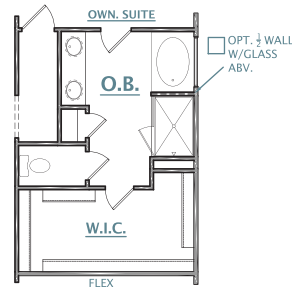

PATIO OPTS. WITH SUNROOM

OPT. EXTENDED SCREENED PORCH

OPT. EXTENDED COVERED PORCH

OPT. EXTERNAL FIREPLACE

FIRST FLOOR PLAN

KITCHEN WITH GOURMET OPT.

OPT. BEDROOM 4

OPT. SEPARATE TUB & SHOWER

OPT. SEPARATE FREE STANDING TUB & SHOWER

OPT. LAUNDRY CABINETS AND SINK

OPT. LAUNDRY CLOSET

REV. 09.01.23

Dimensions and square footage are approximate. Elevations shown are artist's concepts. Optional features reflected in floor plan. Floor plans may vary per elevation. Crescent Homes reserves the right to make changes without notice or prior obligation.