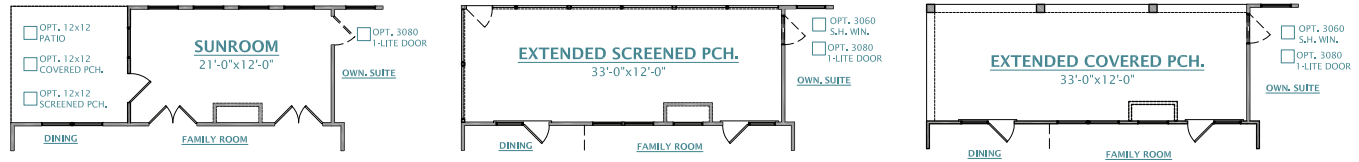

THE PALMETTO SERIES

MASON

2,474 SQUARE FEET | 3-4 BEDROOMS | 3 BATHROOMS

CRESCENTHOMES.NET

CHS 843.466.5000 | GVL 864.406.5000 | NVL 615.392.5000

CRESCENT
HOMES

THE MASON

THE PALMETTO SERIES

PATIO OPTS. WITH SUNROOM

OPT. EXTENDED SCREENED PORCH

OPT. EXTENDED COVERED PORCH

OPT. EXTERNAL FIREPLACE

FIRST FLOOR PLAN

KITCHEN WITH GOURMET OPT.

OPT. BEDROOM 4

OPT. SEPARATE TUB & SHOWER

OPT. SEPARATE FREE STANDING TUB & SHOWER

OPT. LAUNDRY CABINETS AND SINK

OPT. LAUNDRY CLOSET

REV. 09.01.23

Dimensions and square footage are approximate. Elevations shown are artist's concepts. Optional features reflected in floor plan. Floor plans may vary per elevation. Crescent Homes reserves the right to make changes without notice or prior obligation.