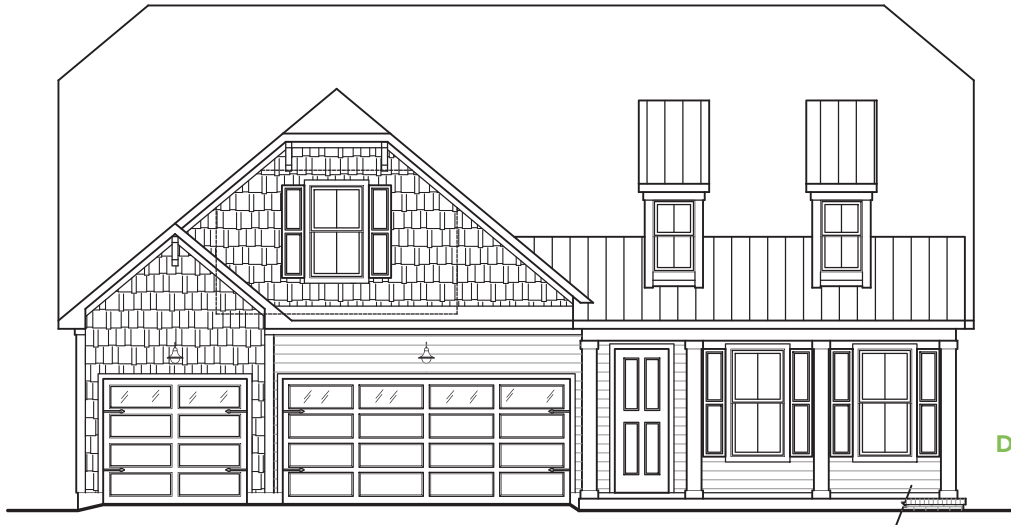

THE PALMETTO SERIES

MASON

2,474 SQUARE FEET | 3-4 BEDROOMS | 3 BATHROOMS

CRESCENTHOMES.NET

CHS 843.466.5000 | GVL 864.406.5000 | NVL 615.392.5000

CRESCENT
HOMES

THE MASON

THE PALMETTO SERIES

PATIO OPTS. WITH SUNROOM

OPT. EXTENDED SCREENED PORCH

OPT. EXTENDED COVERED PORCH

OPT. EXTERNAL FIREPLACE

FIRST FLOOR PLAN

KITCHEN WITH GOURMET OPT.

OPT. BEDROOM 4

OPT. SEPARATE TUB & SHOWER