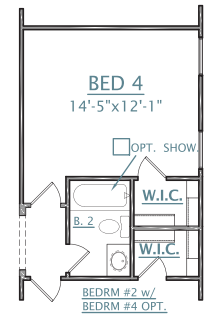

THE PALMETTO SERIES

MASON

2,474 SQUARE FEET | 3-4 BEDROOMS | 3 BATHROOMS

CRESCENTHOMES.NET

CHS 843.466.5000 | GVL 864.406.5000 | NVL 615.392.5000

CRESCENT
HOMES

THE MASON

THE PALMETTO SERIES

PATIO OPTS. WITH SUNROOM

OPT. EXTENDED SCREENED PORCH

OPT. EXTENDED COVERED PORCH

OPT. EXTERNAL FIREPLACE

FIRST FLOOR PLAN

KITCHEN WITH GOURMET OPT.

OPT. BEDROOM 4

OPT. SEPARATE TUB & SHOWER

OPT. SEPARATE FREE STANDING TUB & SHOWER

OPT. LAUNDRY CABINETS AND SINK

OPT. LAUNDRY CLOSET

REV. 09.01.23

Dimensions and square footage are approximate. Elevations shown are artist's concepts. Optional features reflected in floor plan. Floor plans may vary per elevation. Crescent Homes reserves the right to make changes without notice or prior obligation.