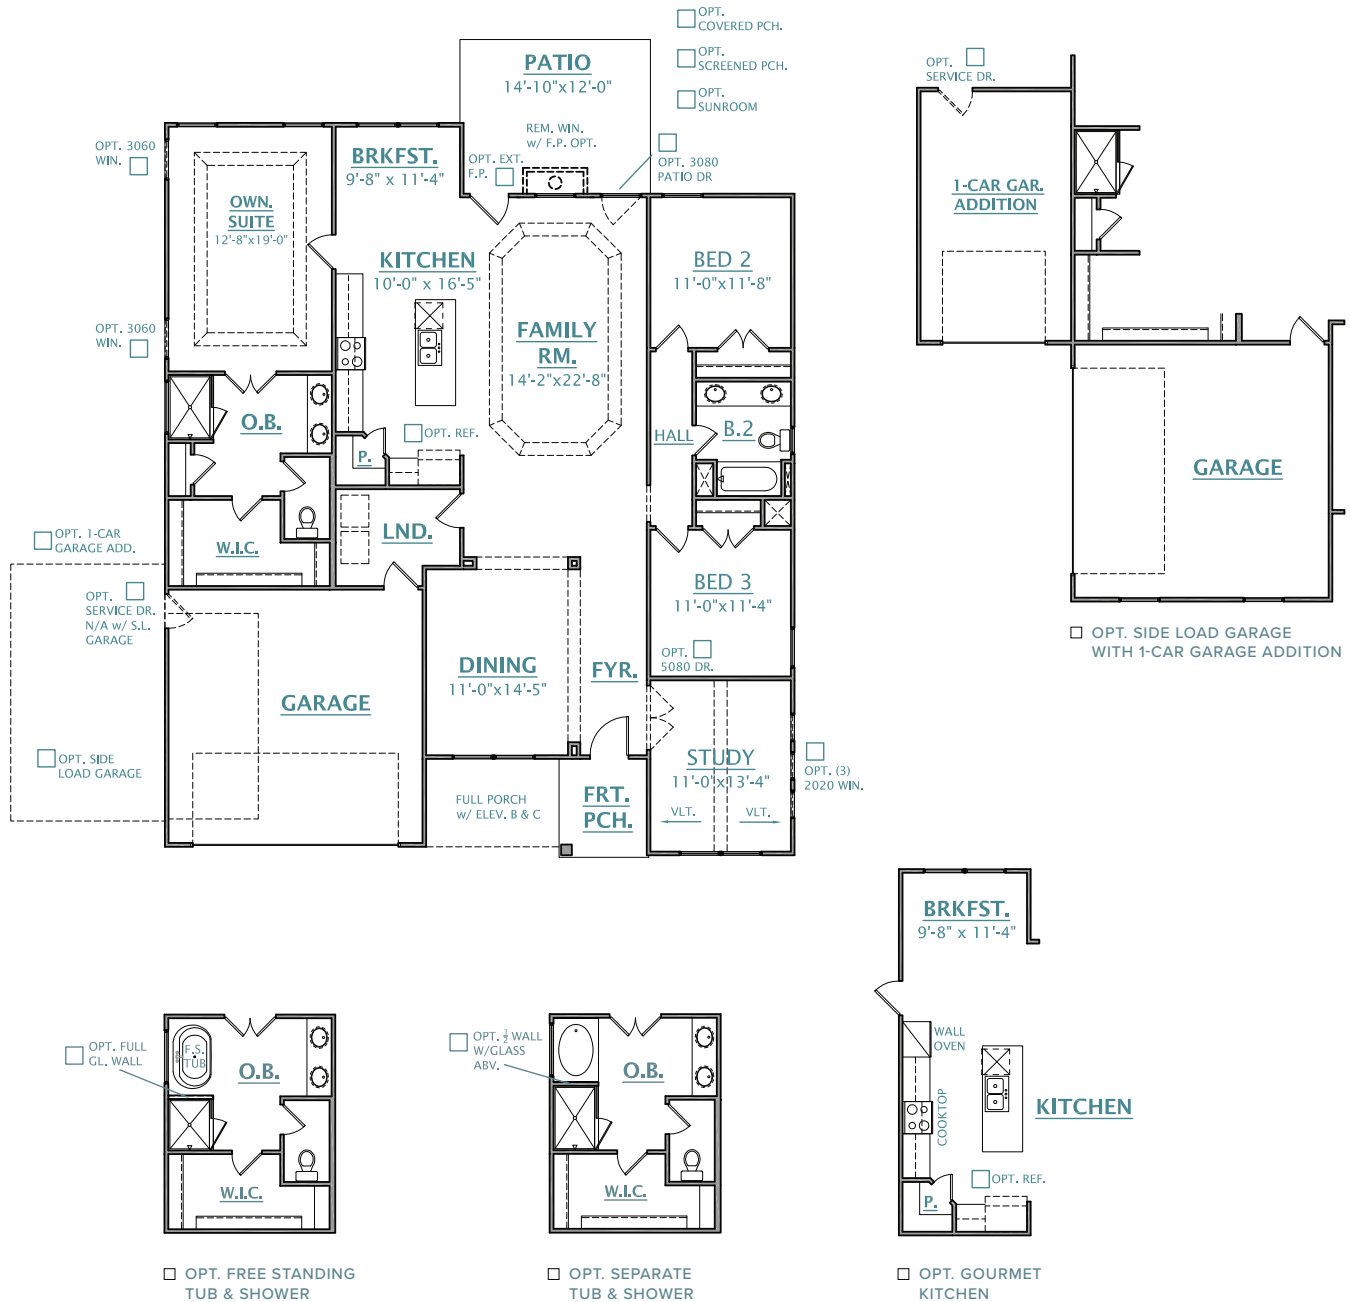

THE PALMETTO SERIES

DRAYTON

2,106 SQUARE FEET | 3 BEDROOMS | 2 BATHROOMS

CRESCENTHOMES.NET

CHS 843.466.5000 | GVL 864.406.5000 | NVL 615.392.5000

CRESCENT
HOMES

THE DRAYTON

THE PALMETTO SERIES

REV. 01.24.24

Dimensions and square footage are approximate. Elevations shown are artist's concepts. Optional features reflected in floor plan. Floor plans may vary per elevation. Crescent Homes reserves the right to make changes without notice or prior obligation.