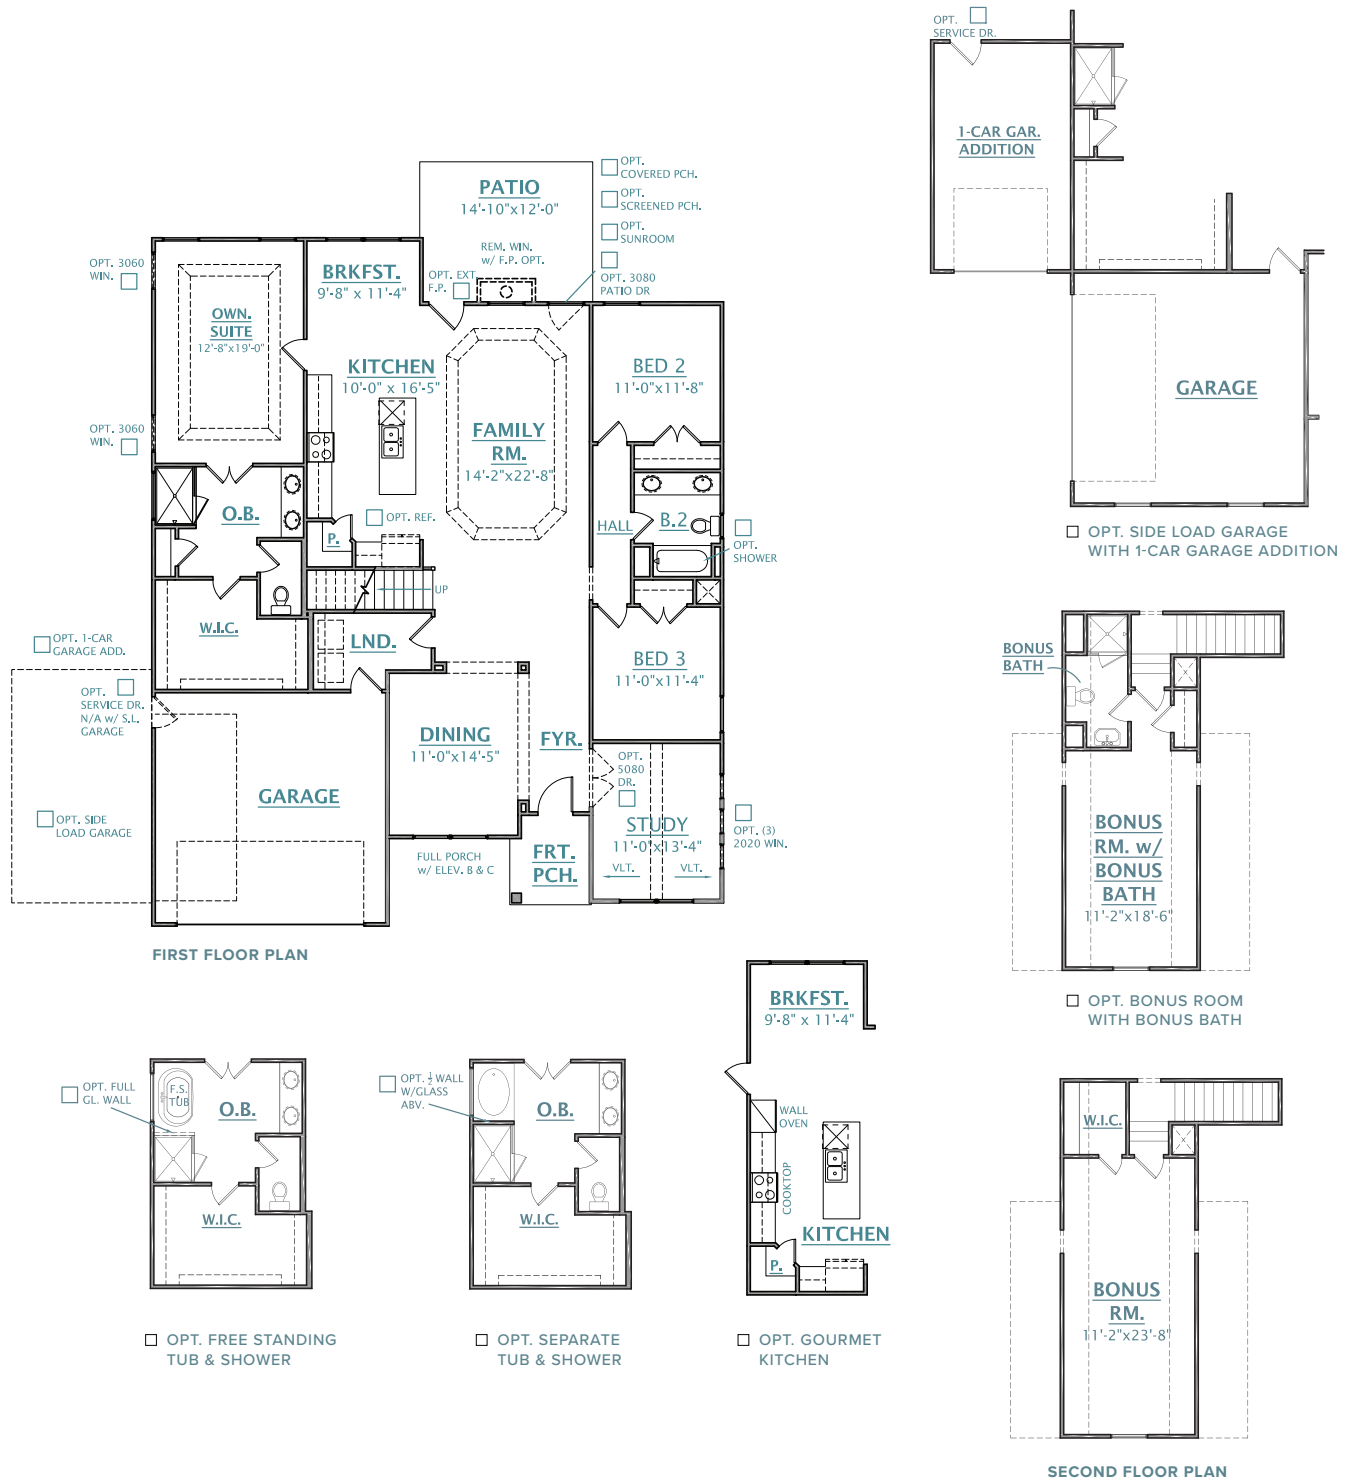

THE PALMETTO SERIES

DRAYTON

2,576 SQUARE FEET | 3 BEDROOMS | 2-3 BATHROOMS | +BONUS ROOM

[CRESCENTHOMES.NET](https://www.crescenthomes.net)

CHS 843.466.5000 | GVL 864.406.5000 | NVL 615.392.5000

CRESCENT
HOMES

THE DRAYTON

THE PALMETTO SERIES

REV. 01.24.24

Dimensions and square footage are approximate. Elevations shown are artist's concepts. Optional features reflected in floor plan. Floor plans may vary per elevation. Crescent Homes reserves the right to make changes without notice or prior obligation.