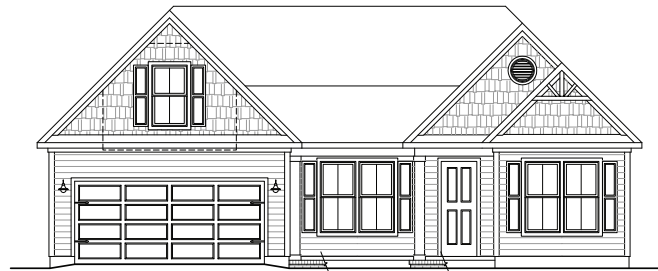

THE PALMETTO SERIES

DRAYTON

2,576 SQUARE FEET | 3 BEDROOMS | 2-3 BATHROOMS | +BONUS ROOM

[CRESCENTHOMES.NET](https://www.crescenthomes.net)

CHS 843.466.5000 | GVL 864.406.5000 | NVL 615.392.5000

CRESCENT
HOMES

THE DRAYTON

THE PALMETTO SERIES

REV. 01.24.24

Dimensions and square footage are approximate. Elevations shown are artist's concepts. Optional features reflected in floor plan. Floor plans may vary per elevation. Crescent Homes reserves the right to make changes without notice or prior obligation.