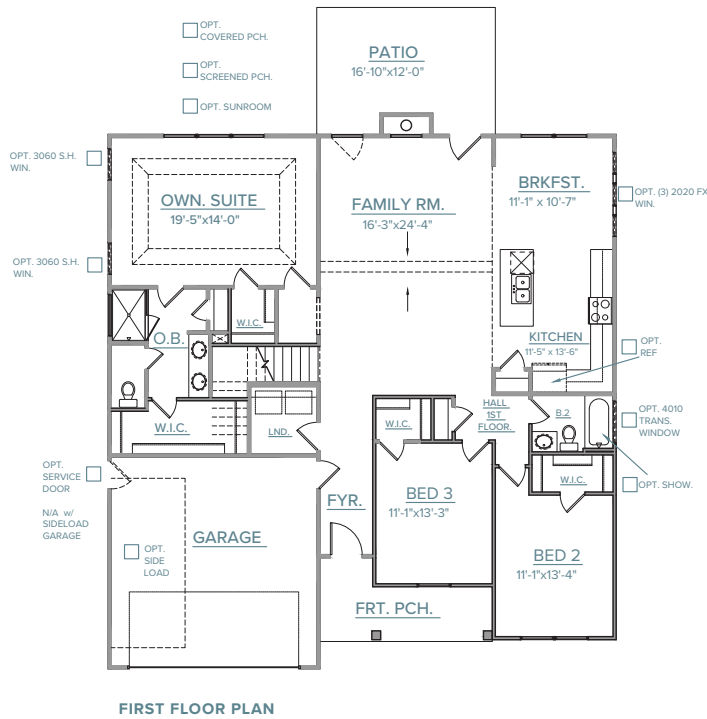

THE PALMETTO SERIES

FOSTER

2,215 SQUARE FEET | 3-5 BEDROOMS | 2-3 BATHROOMS | +BONUS ROOM

A

B

CRESCENTHOMES.NET

CHS 843.466.5000 | GVL 864.406.5000 | NVL 615.392.5000

CRESCENT
HOMES

THE FOSTER

THE PALMETTO SERIES

REV. 09.12.23

Dimensions and square footage are approximate. Elevations shown are artist's concepts. Optional features reflected in floor plan. Floor plans may vary per elevation. Crescent Homes reserves the right to make changes without notice or prior obligation.