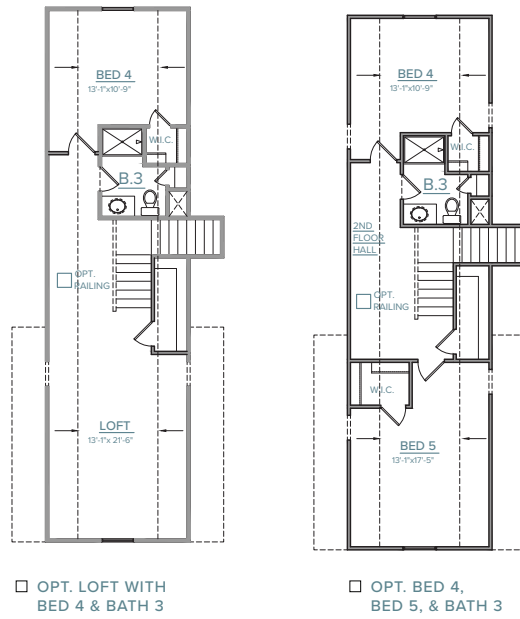

THE PALMETTO SERIES

FOSTER

2,215 SQUARE FEET | 3-5 BEDROOMS | 2-3 BATHROOMS | +BONUS ROOM

A

B

CRESCENTHOMES.NET

CHS 843.466.5000 | GVL 864.406.5000 | NVL 615.392.5000

CRESCENT
HOMES

THE FOSTER

THE PALMETTO SERIES

REV. 09.12.23

Dimensions and square footage are approximate. Elevations shown are artist's concepts. Optional features reflected in floor plan. Floor plans may vary per elevation. Crescent Homes reserves the right to make changes without notice or prior obligation.