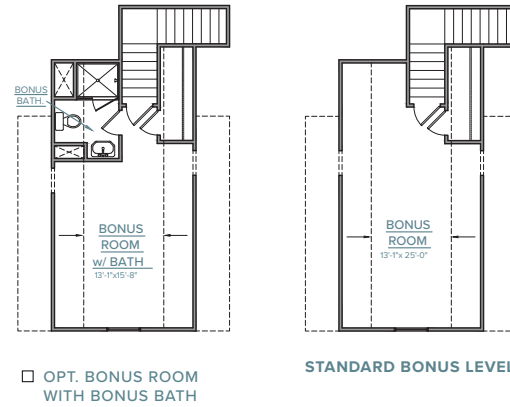

THE PALMETTO SERIES

FOSTER

2,215 SQUARE FEET | 3-5 BEDROOMS | 2-3 BATHROOMS | +BONUS ROOM

A

B

CRESCENTHOMES.NET

CHS 843.466.5000 | GVL 864.406.5000 | NVL 615.392.5000

CRESCENT
HOMES

THE FOSTER

THE PALMETTO SERIES

REV. 09.12.23

Dimensions and square footage are approximate. Elevations shown are artist's concepts. Optional features reflected in floor plan. Floor plans may vary per elevation. Crescent Homes reserves the right to make changes without notice or prior obligation.