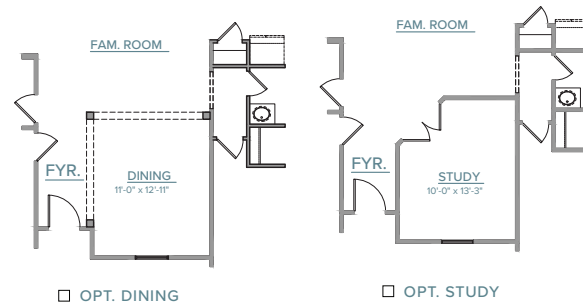

THE PALMETTO SERIES

FOSTER

2,215 SQUARE FEET | 3-5 BEDROOMS | 2-3 BATHROOMS | +BONUS ROOM

A

B

CRESCENTHOMES.NET

CHS 843.466.5000 | GVL 864.406.5000 | NVL 615.392.5000

CRESCENT
HOMES

THE FOSTER

THE PALMETTO SERIES

REV. 09.12.23

Dimensions and square footage are approximate. Elevations shown are artist's concepts. Optional features reflected in floor plan. Floor plans may vary per elevation. Crescent Homes reserves the right to make changes without notice or prior obligation.