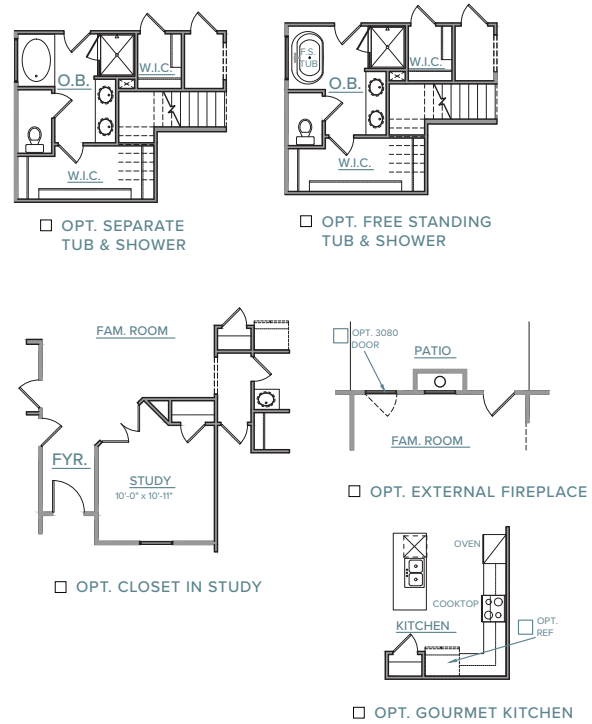

THE PALMETTO SERIES

FOSTER

2,215 SQUARE FEET | 3-5 BEDROOMS | 2-3 BATHROOMS | +BONUS ROOM

A

B

CRESCENTHOMES.NET

CHS 843.466.5000 | GVL 864.406.5000 | NVL 615.392.5000

CRESCENT
HOMES

THE FOSTER

THE PALMETTO SERIES

REV. 09.12.23

Dimensions and square footage are approximate. Elevations shown are artist's concepts. Optional features reflected in floor plan. Floor plans may vary per elevation. Crescent Homes reserves the right to make changes without notice or prior obligation.