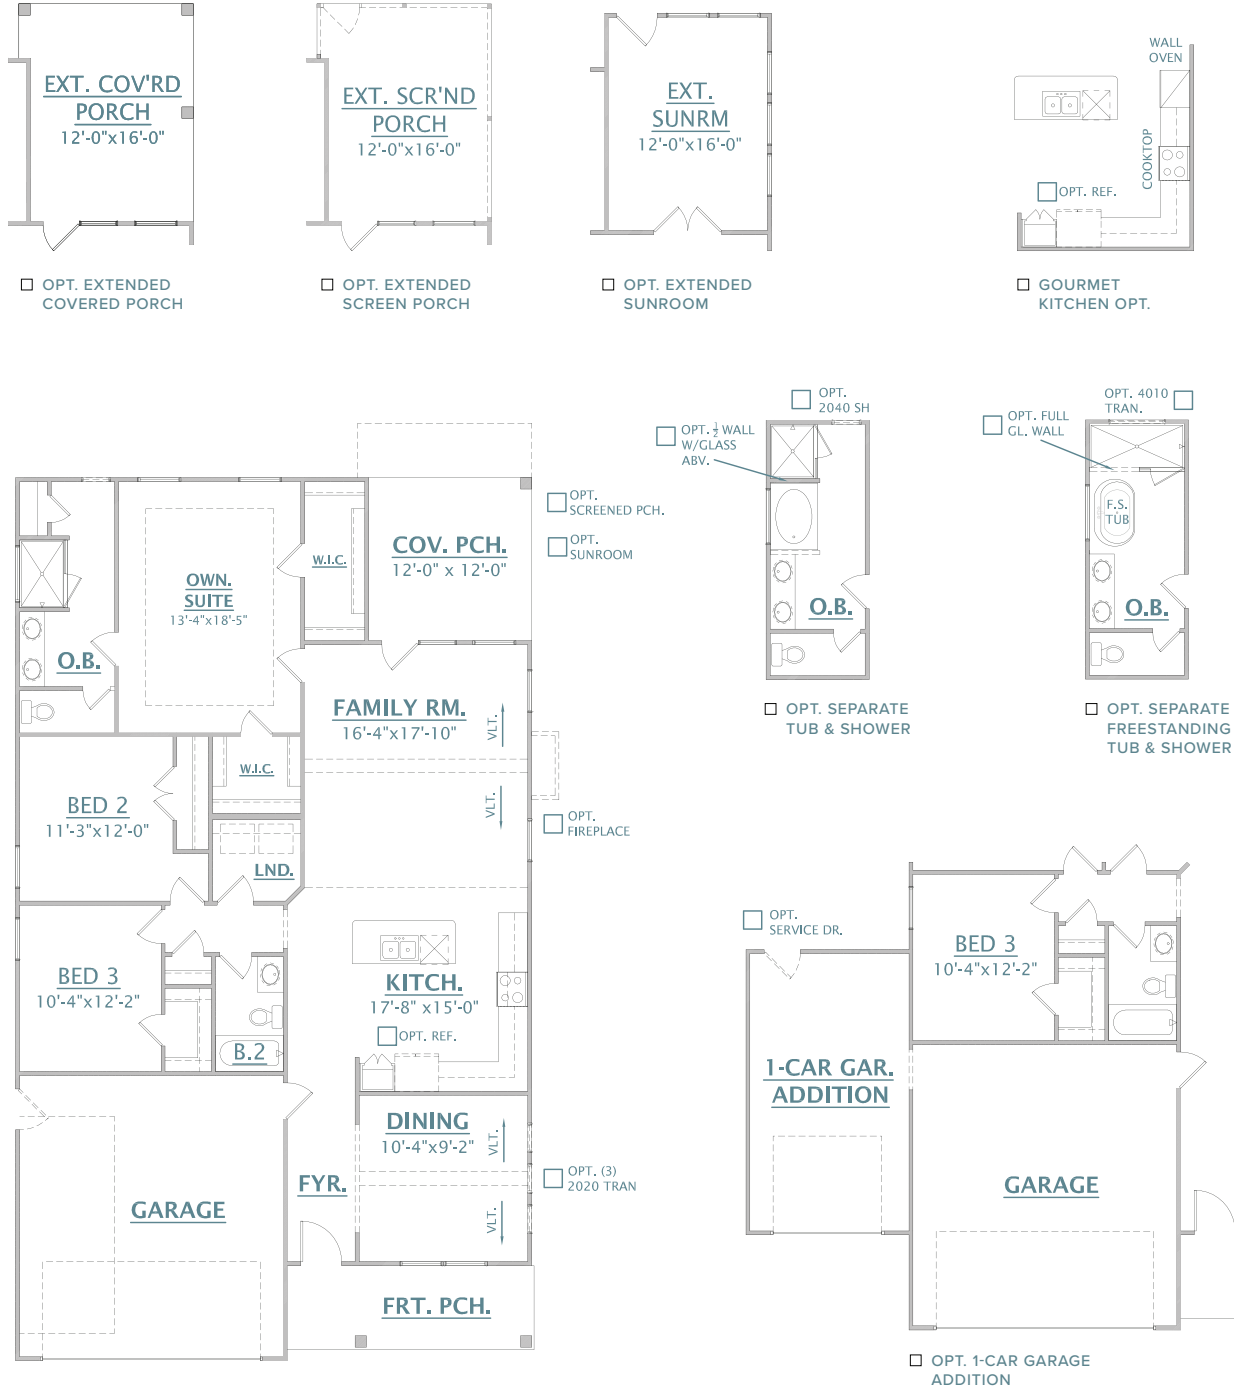

THE PALMETTO SERIES

WOODBIDGE

1,784 SQUARE FEET | 3 BEDROOMS | 2 BATHROOMS

[CRESCENTHOMES.NET](https://www.crescenthomes.net)

CHS 843.466.5000 | GVL 864.406.5000 | NVL 615.392.5000

CRESCENT
HOMES

REV.
09.01.23

Dimensions and square footage are approximate. Elevations shown are artist's concepts. Optional features reflected in floor plan. Floor plans may vary per elevation. Crescent Homes reserves the right to make changes without notice or prior obligation.