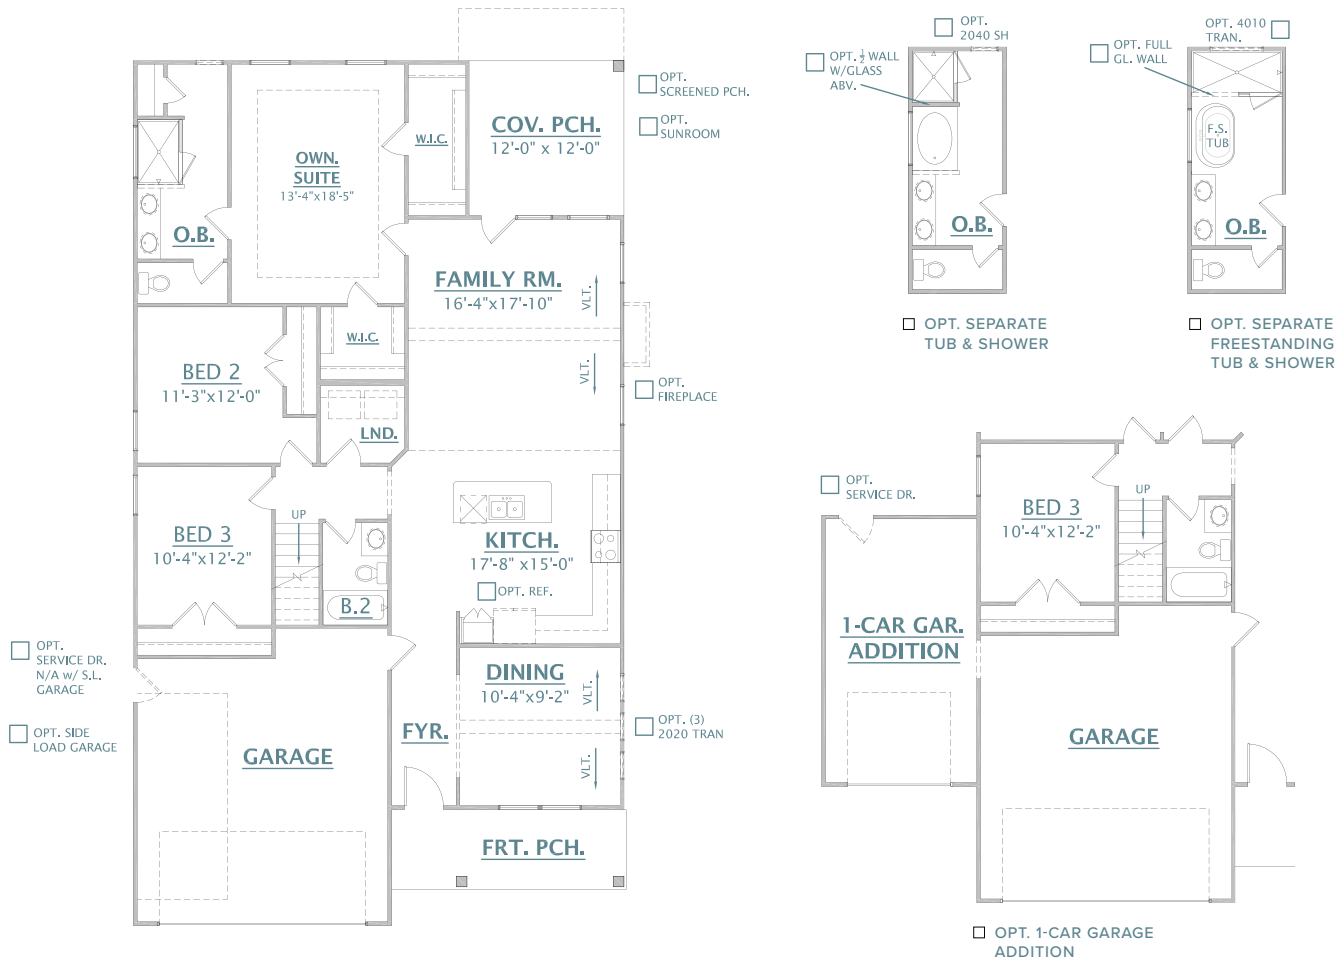

# WOODBIDGE

2,136 SQUARE FEET | 3-4 BEDROOMS | 2-3 BATHROOMS | +BONUS ROOM

C

A

B

[CRESCENTHOMES.NET](http://CRESCENTHOMES.NET)

CHS 843.466.5000 | GVL 864.406.5000 | NVL 615.392.5000

CRESCENT  
HOMES

**THE WOODBRIDGE**

**THE PALMETTO SERIES**

**REV.**  
09.01.23

Dimensions and square footage are approximate. Elevations shown are artist's concepts. Optional features reflected in floor plan. Floor plans may vary per elevation. Crescent Homes reserves the right to make changes without notice or prior obligation.