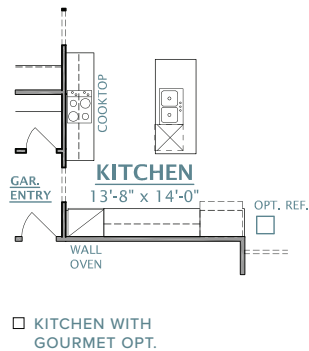

THE PALMETTO SERIES

NOLAN

2,298 SQUARE FEET | 3-4 BEDROOMS | 2.5 BATHROOMS

CRESCENTHOMES.NET

CHS 843.466.5000 | GVL 864.406.5000 | NVL 615.392.5000

CRESCENT
HOMES

REV. 09.01.23

Dimensions and square footage are approximate. Elevations shown are artist's concepts. Optional features reflected in floor plan. Floor plans may vary per elevation. Crescent Homes reserves the right to make changes without notice or prior obligation.