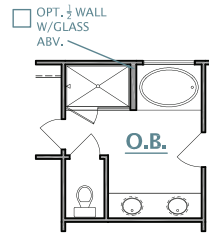

THE PALMETTO SERIES

NOLAN

2,298 SQUARE FEET | 3-4 BEDROOMS | 2.5 BATHROOMS

CRESCENTHOMES.NET

CHS 843.466.5000 | GVL 864.406.5000 | NVL 615.392.5000

CRESCENT
HOMES

REV. 09.01.23

Dimensions and square footage are approximate. Elevations shown are artist's concepts. Optional features reflected in floor plan. Floor plans may vary per elevation. Crescent Homes reserves the right to make changes without notice or prior obligation.