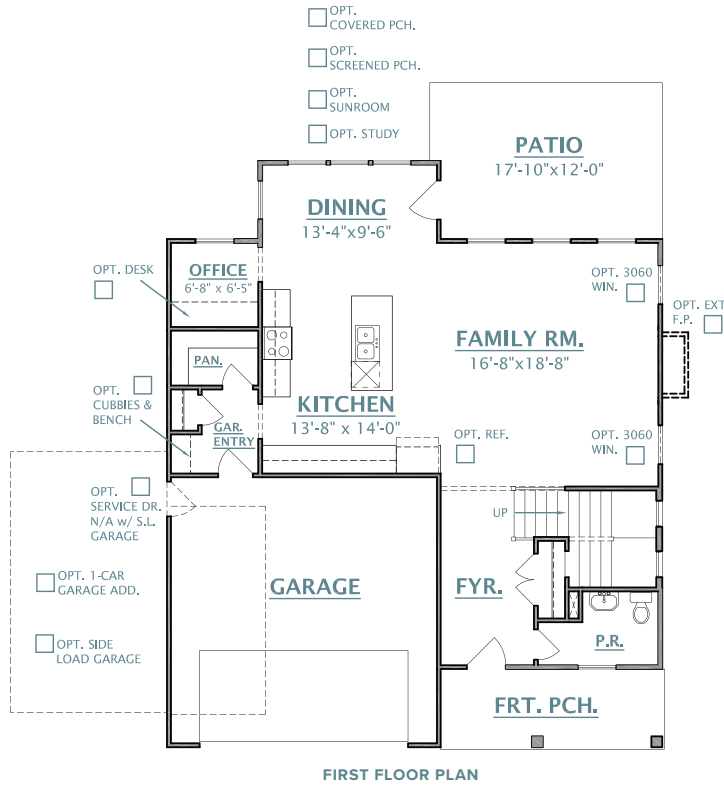

THE PALMETTO SERIES

NOLAN

2,298 SQUARE FEET | 3-4 BEDROOMS | 2.5 BATHROOMS

CRESCENTHOMES.NET

CHS 843.466.5000 | GVL 864.406.5000 | NVL 615.392.5000

CRESCENT
HOMES

REV. 09.01.23

Dimensions and square footage are approximate. Elevations shown are artist's concepts. Optional features reflected in floor plan. Floor plans may vary per elevation. Crescent Homes reserves the right to make changes without notice or prior obligation.