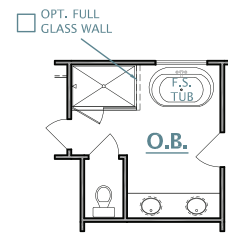

THE PALMETTO SERIES

NOLAN

2,298 SQUARE FEET | 3-4 BEDROOMS | 2.5 BATHROOMS

CRESCENTHOMES.NET

CHS 843.466.5000 | GVL 864.406.5000 | NVL 615.392.5000

CRESCENT
HOMES

REV. 09.01.23

Dimensions and square footage are approximate. Elevations shown are artist's concepts. Optional features reflected in floor plan. Floor plans may vary per elevation. Crescent Homes reserves the right to make changes without notice or prior obligation.