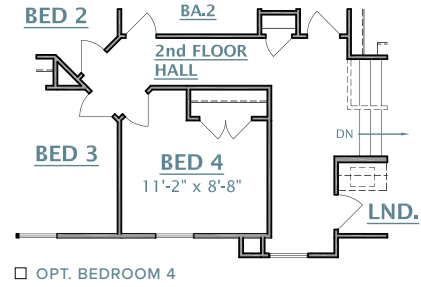

THE PALMETTO SERIES

NOLAN

2,298 SQUARE FEET | 3-4 BEDROOMS | 2.5 BATHROOMS

CRESCENTHOMES.NET

CHS 843.466.5000 | GVL 864.406.5000 | NVL 615.392.5000

CRESCENT
HOMES

REV. 09.01.23

Dimensions and square footage are approximate. Elevations shown are artist's concepts. Optional features reflected in floor plan. Floor plans may vary per elevation. Crescent Homes reserves the right to make changes without notice or prior obligation.