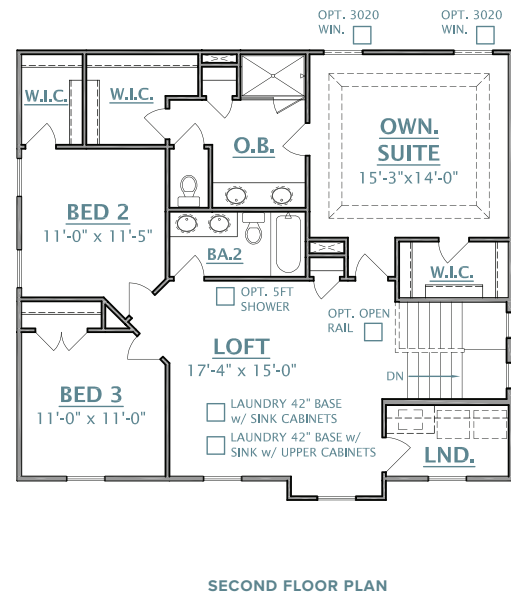

THE PALMETTO SERIES

NOLAN

2,298 SQUARE FEET | 3-4 BEDROOMS | 2.5 BATHROOMS

CRESCENTHOMES.NET

CHS 843.466.5000 | GVL 864.406.5000 | NVL 615.392.5000

CRESCENT
HOMES

REV. 09.01.23

Dimensions and square footage are approximate. Elevations shown are artist's concepts. Optional features reflected in floor plan. Floor plans may vary per elevation. Crescent Homes reserves the right to make changes without notice or prior obligation.