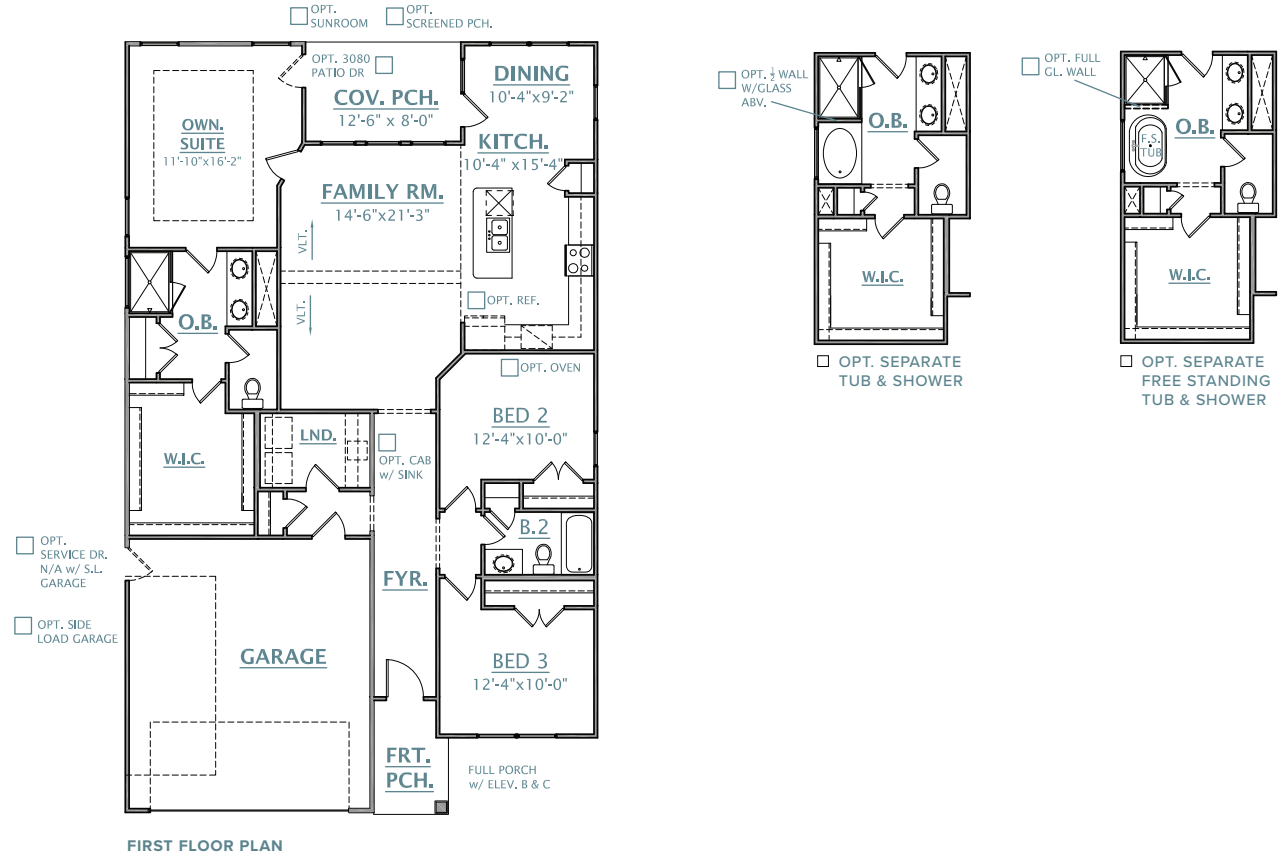

# WILSON

1,697 SQUARE FEET | 3 BEDROOMS | 2 BATHROOMS

[CRESCENTHOMES.NET](http://CRESCENTHOMES.NET)

CHS 843.466.5000 | GVL 864.406.5000 | NVL 615.392.5000

CRESCENT  
HOMES

THE WILSON

THE PALMETTO SERIES

REV. 09.01.23

Dimensions and square footage are approximate. Elevations shown are artist's concepts. Optional features reflected in floor plan. Floor plans may vary per elevation. Crescent Homes reserves the right to make changes without notice or prior obligation.