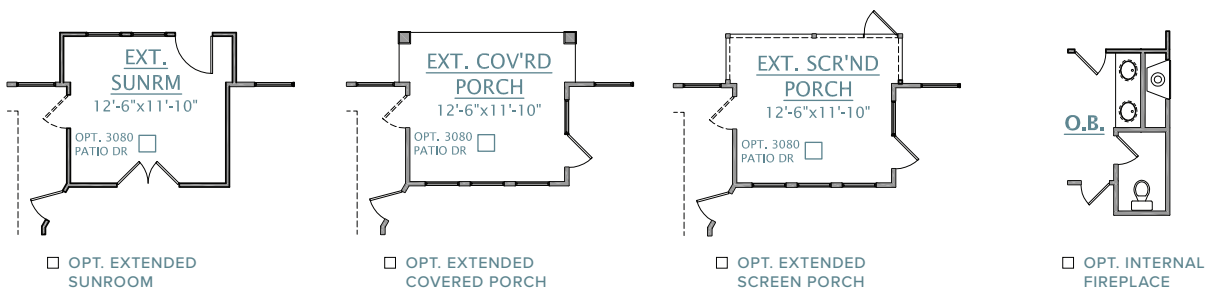

# WILSON

1,697 SQUARE FEET | 3 BEDROOMS | 2 BATHROOMS

[CRESCENTHOMES.NET](http://CRESCENTHOMES.NET)

CHS 843.466.5000 | GVL 864.406.5000 | NVL 615.392.5000

CRESCENT  
HOMES

THE WILSON

THE PALMETTO SERIES

REV. 09.01.23