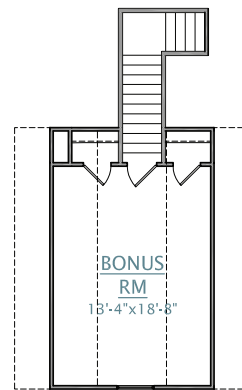

THE WILSON

THE PALMETTO SERIES

FIRST FLOOR PLAN

OPT. SEPARATE TUB & SHOWER

OPT. SEPARATE FREE STANDING TUB & SHOWER

BONUS FLOOR PLAN

OPT. BONUS ROOM WITH BONUS BATH

OPT. EXTENDED SUNROOM

OPT. EXTENDED COVERED PORCH

OPT. EXTENDED SCREEN PORCH

OPT. INTERNAL FIREPLACE

REV. 09.01.23

Dimensions and square footage are approximate. Elevations shown are artist's concepts. Optional features reflected in floor plan. Floor plans may vary per elevation. Crescent Homes reserves the right to make changes without notice or prior obligation.