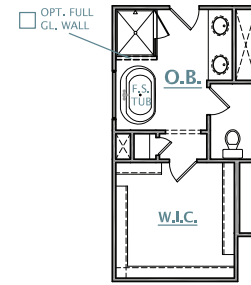

THE WILSON

THE PALMETTO SERIES

FIRST FLOOR PLAN

OPT. SEPARATE TUB & SHOWER

OPT. SEPARATE FREE STANDING TUB & SHOWER

BONUS FLOOR PLAN

OPT. BONUS ROOM WITH BONUS BATH

OPT. EXTENDED SUNROOM

OPT. EXTENDED COVERED PORCH

OPT. EXTENDED SCREEN PORCH

OPT. INTERNAL FIREPLACE

REV. 09.01.23

Dimensions and square footage are approximate. Elevations shown are artist's concepts. Optional features reflected in floor plan. Floor plans may vary per elevation. Crescent Homes reserves the right to make changes without notice or prior obligation.