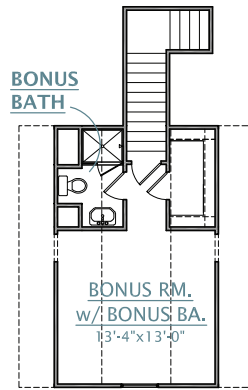

THE PALMETTO SERIES

WILSON

2,009 SQUARE FEET | 3-4 BEDROOMS | 2-3 BATHROOMS | +BONUS ROOM

[CRESCENTHOMES.NET](https://www.crescenthomes.net)

CHS 843.466.5000 | GVL 864.406.5000 | NVL 615.392.5000

CRESCENT
HOMES

THE WILSON

THE PALMETTO SERIES

FIRST FLOOR PLAN

OPT. SEPARATE TUB & SHOWER

OPT. SEPARATE FREE STANDING TUB & SHOWER

BONUS FLOOR PLAN

OPT. BONUS ROOM WITH BONUS BATH

OPT. EXTENDED SUNROOM

OPT. EXTENDED COVERED PORCH

OPT. EXTENDED SCREEN PORCH

OPT. INTERNAL FIREPLACE

REV. 09.01.23

Dimensions and square footage are approximate. Elevations shown are artist's concepts. Optional features reflected in floor plan. Floor plans may vary per elevation. Crescent Homes reserves the right to make changes without notice or prior obligation.