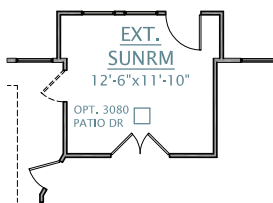

THE PALMETTO SERIES

WILSON

2,009 SQUARE FEET | 3-4 BEDROOMS | 2-3 BATHROOMS | +BONUS ROOM

[CRESCENTHOMES.NET](https://www.crescenthomes.net)

CHS 843.466.5000 | GVL 864.406.5000 | NVL 615.392.5000

CRESCENT
HOMES

THE WILSON

THE PALMETTO SERIES

FIRST FLOOR PLAN

OPT. SEPARATE TUB & SHOWER

OPT. SEPARATE FREE STANDING TUB & SHOWER

BONUS FLOOR PLAN

OPT. BONUS ROOM WITH BONUS BATH

OPT. EXTENDED SUNROOM