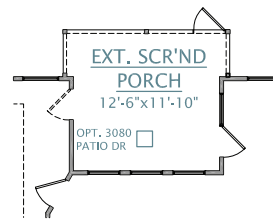

THE WILSON

THE PALMETTO SERIES

FIRST FLOOR PLAN

OPT. SEPARATE TUB & SHOWER

OPT. SEPARATE FREE STANDING TUB & SHOWER

BONUS FLOOR PLAN

OPT. BONUS ROOM WITH BONUS BATH

OPT. EXTENDED SUNROOM

OPT. EXTENDED COVERED PORCH

OPT. EXTENDED SCREEN PORCH

OPT. INTERNAL FIREPLACE

REV. 09.01.23

Dimensions and square footage are approximate. Elevations shown are artist's concepts. Optional features reflected in floor plan. Floor plans may vary per elevation. Crescent Homes reserves the right to make changes without notice or prior obligation.