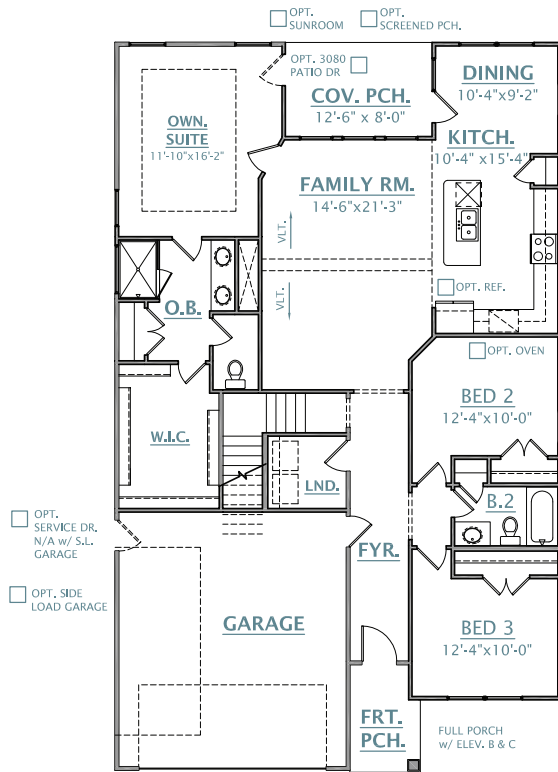

THE PALMETTO SERIES

WILSON

2,009 SQUARE FEET | 3-4 BEDROOMS | 2-3 BATHROOMS | +BONUS ROOM

[CRESCENTHOMES.NET](https://www.crescenthomes.net)

CHS 843.466.5000 | GVL 864.406.5000 | NVL 615.392.5000

CRESCENT
HOMES

THE WILSON

THE PALMETTO SERIES

FIRST FLOOR PLAN

OPT. SEPARATE TUB & SHOWER

OPT. SEPARATE FREE STANDING TUB & SHOWER

BONUS FLOOR PLAN

OPT. BONUS ROOM WITH BONUS BATH

OPT. EXTENDED SUNROOM

OPT. EXTENDED COVERED PORCH

OPT. EXTENDED SCREEN PORCH

OPT. INTERNAL FIREPLACE

REV. 09.01.23

Dimensions and square footage are approximate. Elevations shown are artist's concepts. Optional features reflected in floor plan. Floor plans may vary per elevation. Crescent Homes reserves the right to make changes without notice or prior obligation.