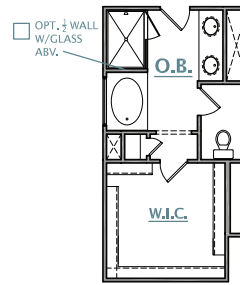

THE PALMETTO SERIES

WILSON

2,009 SQUARE FEET | 3-4 BEDROOMS | 2-3 BATHROOMS | +BONUS ROOM

[CRESCENTHOMES.NET](https://www.crescenthomes.net)

CHS 843.466.5000 | GVL 864.406.5000 | NVL 615.392.5000

CRESCENT
HOMES

THE WILSON

THE PALMETTO SERIES

FIRST FLOOR PLAN

OPT. SEPARATE TUB & SHOWER

OPT. SEPARATE FREE STANDING TUB & SHOWER

BONUS FLOOR PLAN

OPT. BONUS ROOM WITH BONUS BATH

OPT. EXTENDED SUNROOM