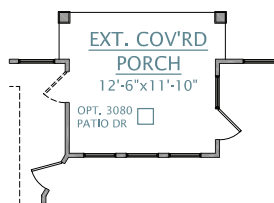

THE PALMETTO SERIES

WILSON

2,009 SQUARE FEET | 3-4 BEDROOMS | 2-3 BATHROOMS | +BONUS ROOM

[CRESCENTHOMES.NET](https://www.crescenthomes.net)

CHS 843.466.5000 | GVL 864.406.5000 | NVL 615.392.5000

CRESCENT
HOMES

THE WILSON

THE PALMETTO SERIES

FIRST FLOOR PLAN

OPT. SEPARATE TUB & SHOWER

OPT. SEPARATE FREE STANDING TUB & SHOWER

BONUS FLOOR PLAN

OPT. BONUS ROOM WITH BONUS BATH

OPT. EXTENDED SUNROOM

OPT. EXTENDED COVERED PORCH

OPT. EXTENDED SCREEN PORCH

OPT. INTERNAL FIREPLACE

REV. 09.01.23

Dimensions and square footage are approximate. Elevations shown are artist's concepts. Optional features reflected in floor plan. Floor plans may vary per elevation. Crescent Homes reserves the right to make changes without notice or prior obligation.