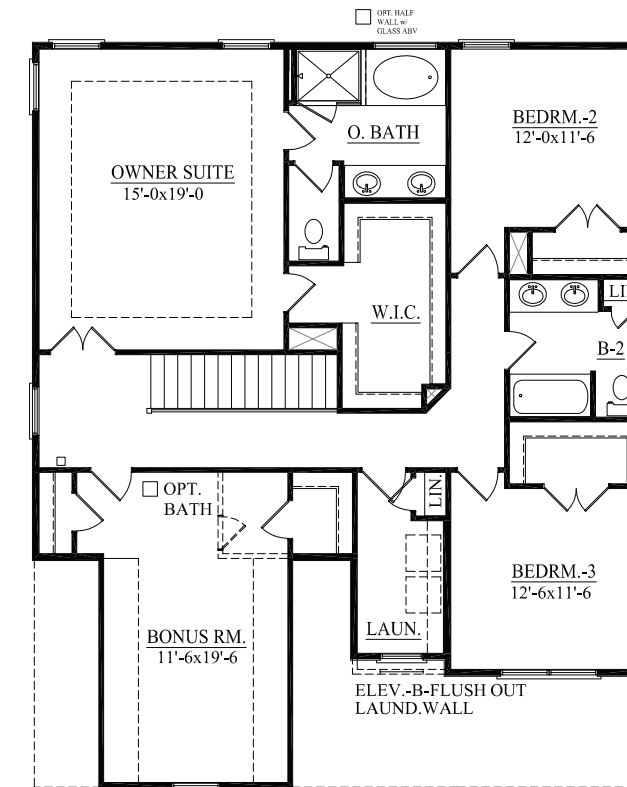

COPAHEE SOUND

THE CAPERS

2,586 SQUARE FEET | 4 BEDROOM | 2.5 - 3.5 BATH

STUDY | BONUS ROOM

REV. 05.16.23

Dimensions and square footage are approximate. Elevations shown are artist's concepts. Optional features reflected in floor plan. Floor plans may vary per elevation. Crescent Homes reserves the right to make changes without notice or prior obligation.

FIRST FLOOR PLAN

OPT. BEDROOM 4 & BATH 3

OPT. (3) 2020 WINDOWS

OPT. BOX BAY

OPT. BONUS BATH

SECOND FLOOR PLAN

OPT. BATH 2

Dimensions and square footage are approximate. Elevations shown are artist's concepts. Optional features reflected in floor plan. Floor plans may vary per elevation. Crescent Homes reserves the right to make changes without notice or prior obligation.