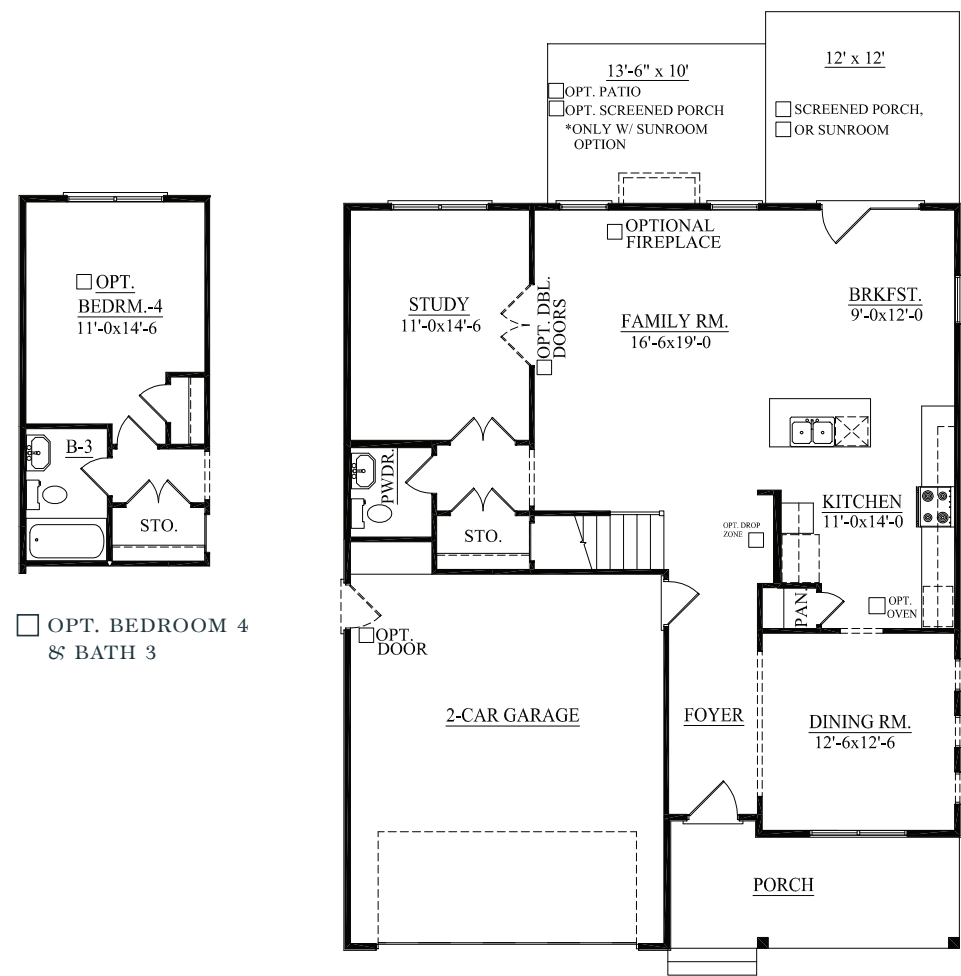

COPAHEE SOUND

THE CAPERS

2,586 SQUARE FEET | 4 BEDROOM | 2.5 - 3.5 BATH

STUDY | BONUS ROOM

REV. 05.16.23

Dimensions and square footage are approximate. Elevations shown are artist's concepts. Optional features reflected in floor plan. Floor plans may vary per elevation. Crescent Homes reserves the right to make changes without notice or prior obligation.

CRESCENT HOMES

CRESCENTHOMES.NET
843.466.5000

COPAHEE SOUND

COPAHEE  SOUND

FIRST FLOOR

SECOND FLOOR

OPT. SCREENED PORCH

OPT. SUNROOM

FIRST FLOOR PLAN

OPT. BEDROOM 4 & BATH 3

OPT. (3) 2020 WINDOWS

OPT. BOX BAY

OPT. BONUS BATH

SECOND FLOOR PLAN

OPT. BATH 2

Dimensions and square footage are approximate. Elevations shown are artist's concepts. Optional features reflected in floor plan. Floor plans may vary per elevation. Crescent Homes reserves the right to make changes without notice or prior obligation.