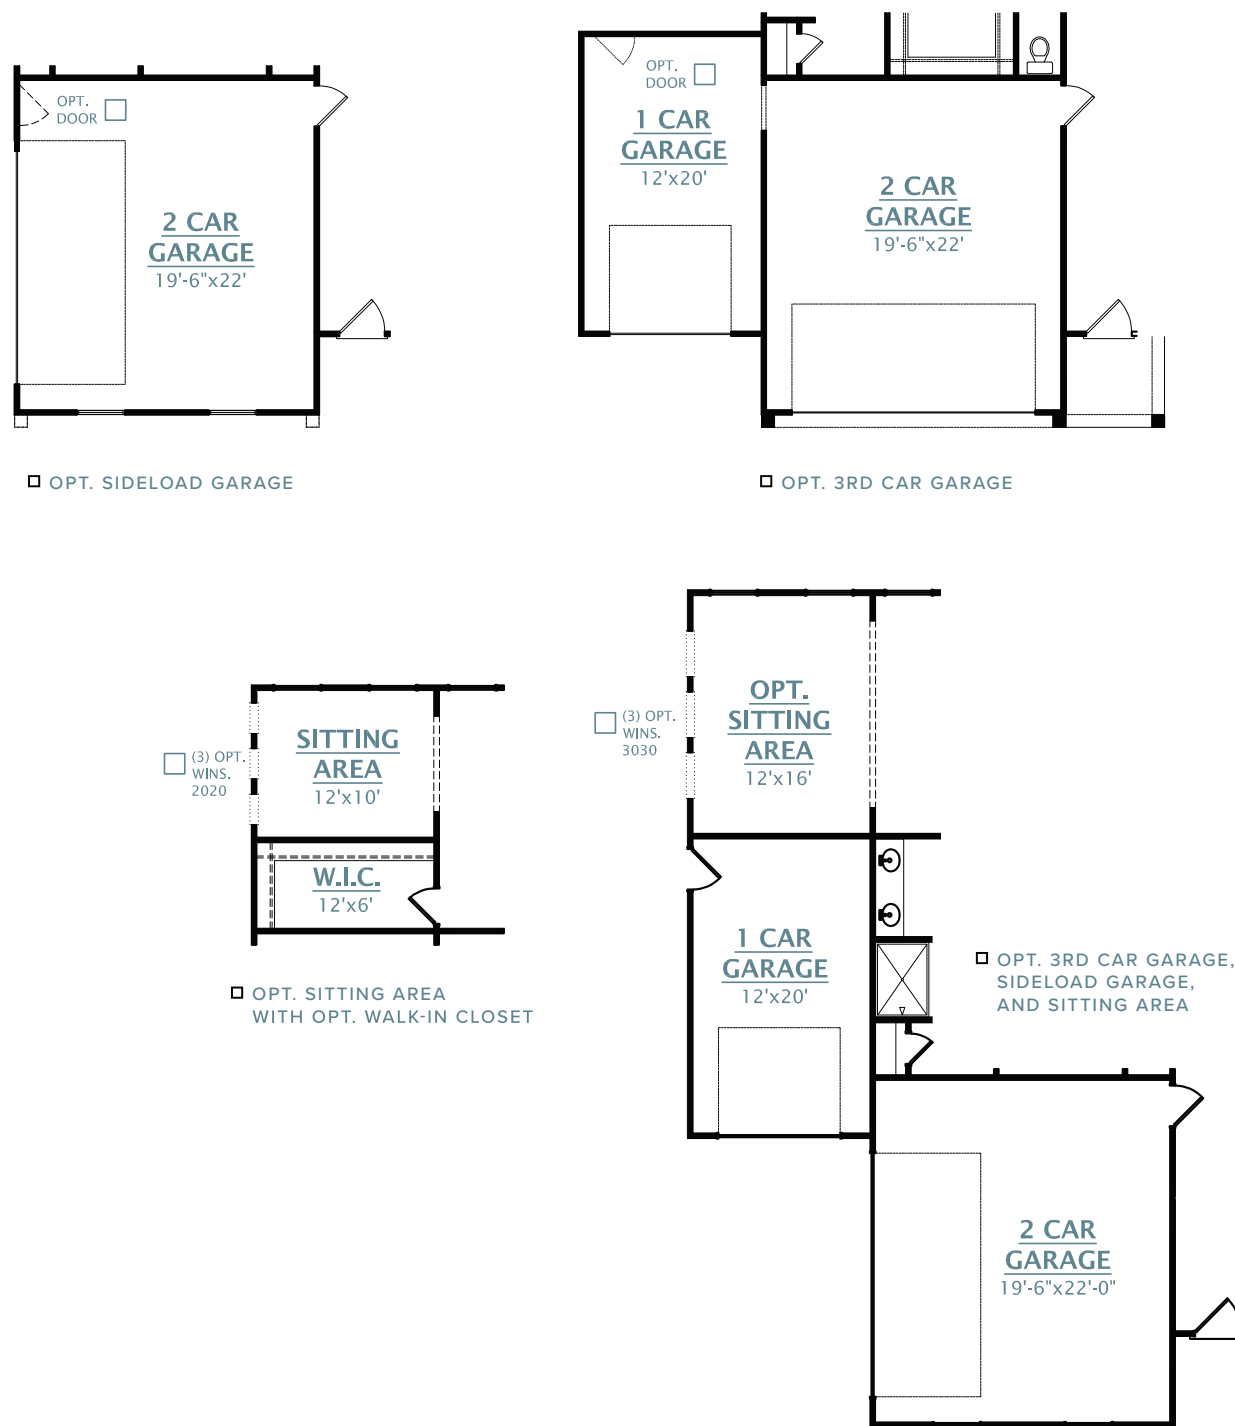

GARAGE OPTIONS

REV. 2.23.23

Dimensions and square footage are approximate. Elevations shown are artist's concepts. Optional features reflected in floor plan. Floor plans may vary per elevation. Crescent Homes reserves the right to make changes without notice or prior obligation.

CRESCENTHOMES.NET

CHS 843.466.5000 | GVL 864.406.5000 | NVL 615.392.5000

CRESCENT HOMES

PALMETTO SERIES

CASSIDY

2,649 SQUARE FEET | 4-5 BEDROOMS | 2.5-3.5 BATHROOMS | 2-3 CAR GARAGE

CRESCENT HOMES