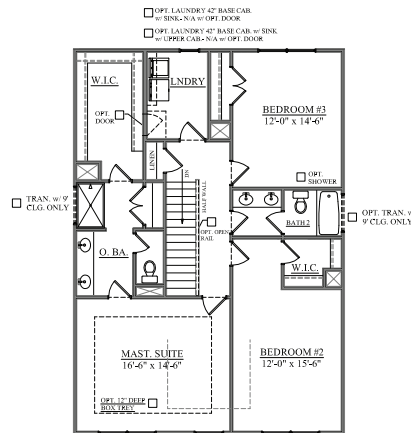

COTTAGE DRIVE UNDER SERIES

VIRGINIA

2,433 SQUARE FEET

3-4 BEDROOMS

3 BATHROOMS

F

D

OPTIONAL DOOR SHOWN ON ALL ELEVATIONS.

[CRESCENTHOMES.NET](https://www.crescenthomes.net)

CHS 843.466.5000

GVL 864.406.5000

NVL 615.392.5000

CRESCENT
HOMES

REV. 11.17.23

Dimensions and square footage are approximate. Elevations shown are artist's concepts. Optional features reflected in floor plan. Floor plans may vary per elevation. Crescent Homes reserves the right to make changes without notice or prior obligation.