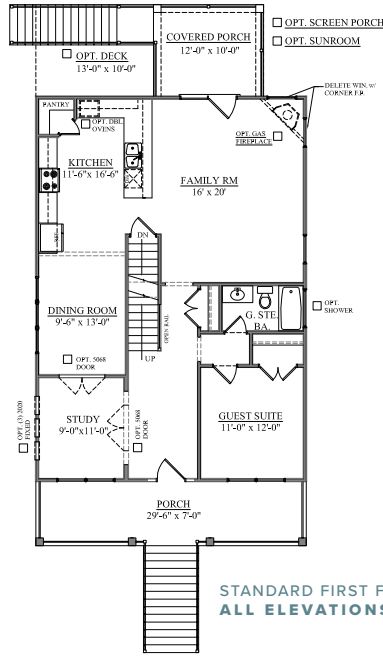

COTTAGE DRIVE UNDER SERIES

VIRGINIA

2,433 SQUARE FEET

3-4 BEDROOMS

3 BATHROOMS

F

D

OPTIONAL DOOR SHOWN ON ALL ELEVATIONS.

[CRESCENTHOMES.NET](https://www.crescenthomes.net)

CHS 843.466.5000

GVL 864.406.5000

NVL 615.392.5000

CRESCENT
HOMES

REV. 11.17.23

Dimensions and square footage are approximate. Elevations shown are artist's concepts. Optional features reflected in floor plan. Floor plans may vary per elevation. Crescent Homes reserves the right to make changes without notice or prior obligation.