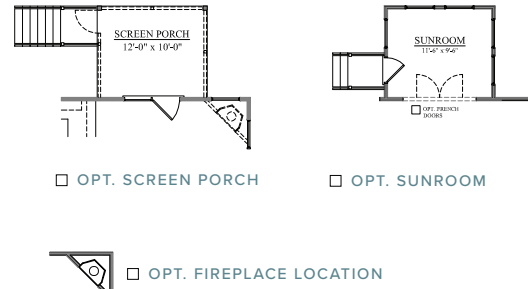

COTTAGE DRIVE UNDER SERIES

VIRGINIA

2,433 SQUARE FEET

3-4 BEDROOMS

3 BATHROOMS

F

D

OPTIONAL DOOR SHOWN ON ALL ELEVATIONS.

[CRESCENTHOMES.NET](https://www.crescenthomes.net)

CHS 843.466.5000

GVL 864.406.5000

NVL 615.392.5000

CRESCENT
HOMES

REV. 11.17.23

Dimensions and square footage are approximate. Elevations shown are artist's concepts. Optional features reflected in floor plan. Floor plans may vary per elevation. Crescent Homes reserves the right to make changes without notice or prior obligation.