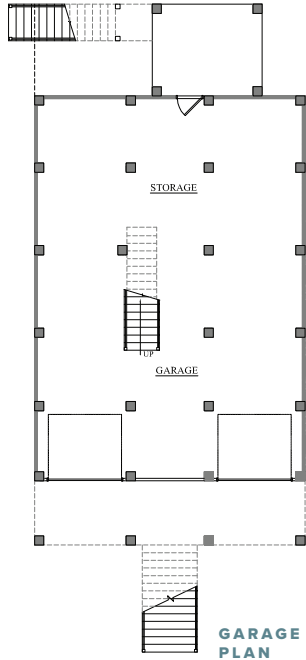

COTTAGE DRIVE UNDER SERIES

VIRGINIA

2,433 SQUARE FEET

3-4 BEDROOMS

3 BATHROOMS

F

D

OPTIONAL DOOR SHOWN ON ALL ELEVATIONS.

[CRESCENTHOMES.NET](https://www.crescenthomes.net)

CHS 843.466.5000

GVL 864.406.5000

NVL 615.392.5000

CRESCENT
HOMES

REV. 11.17.23

Dimensions and square footage are approximate. Elevations shown are artist's concepts. Optional features reflected in floor plan. Floor plans may vary per elevation. Crescent Homes reserves the right to make changes without notice or prior obligation.