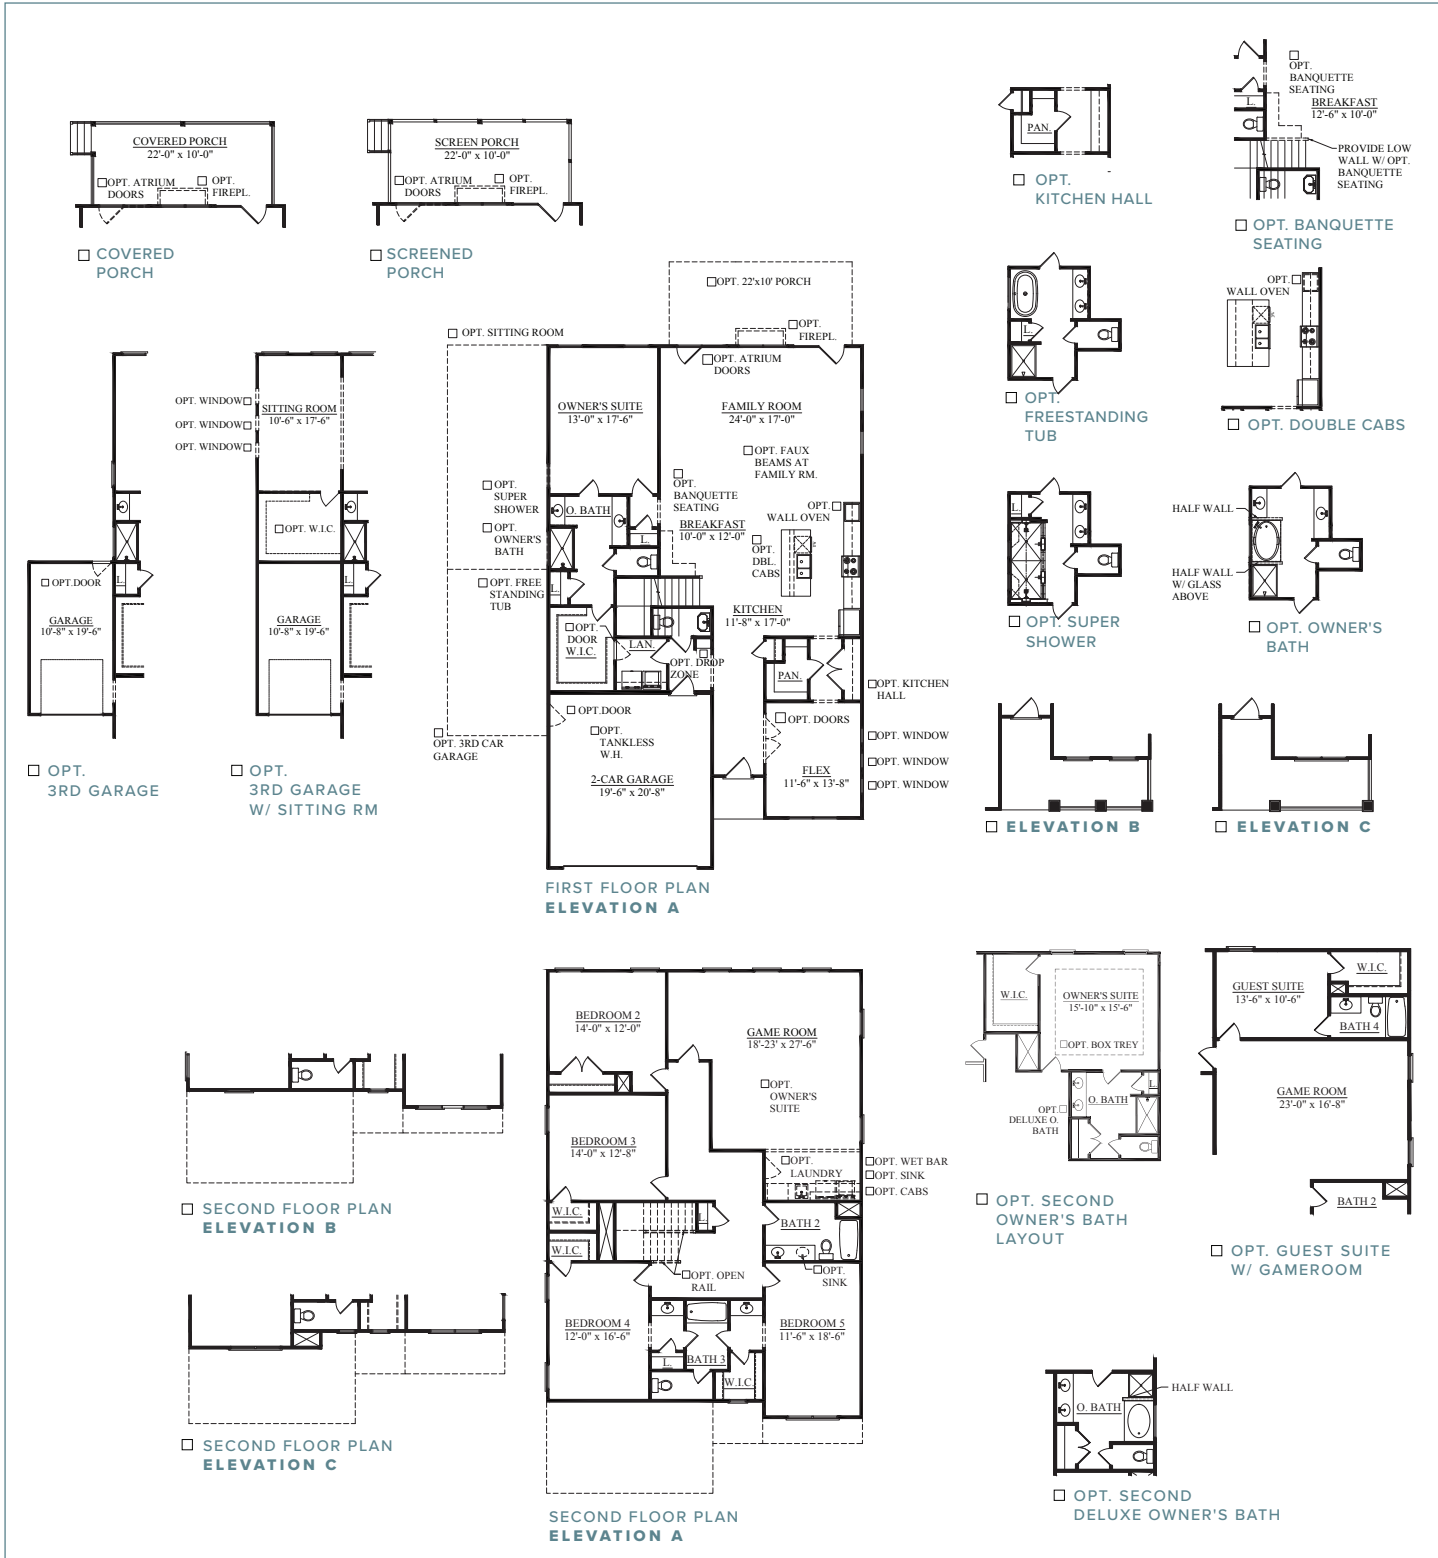

# HAMILTON II

3,779 SQUARE FEET | 5 - 6 BEDROOMS | 3.5 - 4.5 BATHROOMS | 2 - 3 CAR GARAGE

[CRESCENTHOMES.NET](https://www.crescenthomes.net)

CHS 843.466.5000 | GVL 864.406.5000 | NVL 615.392.5000

CRESCENT  
HOMES

REV. 9.19.23

Dimensions and square footage are approximate. Elevations shown are artist's concepts. Optional features reflected in floor plan. Floor plans may vary per elevation. Crescent Homes reserves the right to make changes without notice or prior obligation.