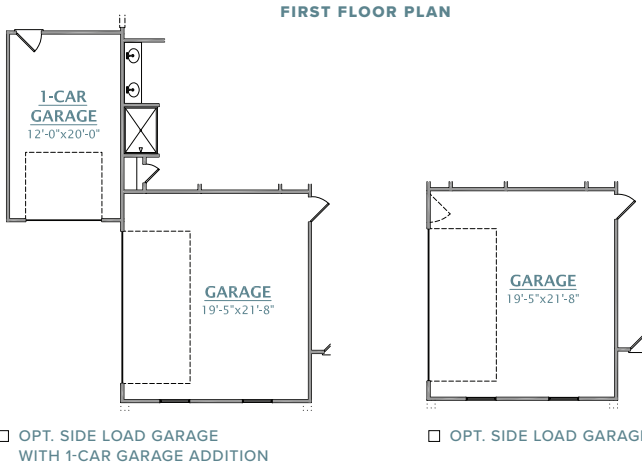

THE PALMETTO SERIES

CARSON

2,649 SQUARE FEET

4-5 BEDROOMS

3.5-4 BATHROOMS

CRESCENTHOMES.NET

CHS 843.466.5000

GVL 864.406.5000

NVL 615.392.5000

CRESCENT
HOMES

THE CARSON

THE PALMETTO SERIES

ATTIC STORAGE AVAILABLE ONLY WITH ELEVATION A, B, C

REV. 11.15.23

Dimensions and square footage are approximate. Elevations shown are artist's concepts. Optional features reflected in floor plan. Floor plans may vary per elevation. Crescent Homes reserves the right to make changes without notice or prior obligation.