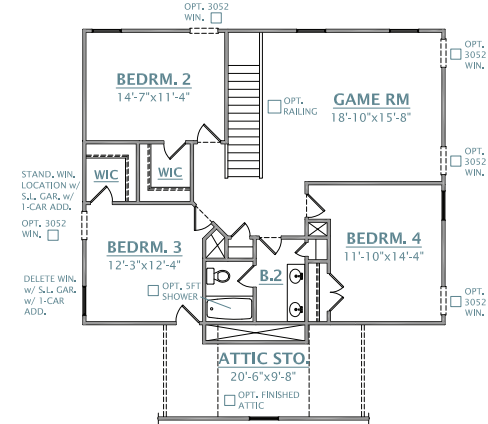

THE PALMETTO SERIES

CARSON

2,649 SQUARE FEET

4-5 BEDROOMS

3.5-4 BATHROOMS

CRESCENTHOMES.NET

CHS 843.466.5000

GVL 864.406.5000

NVL 615.392.5000

CRESCENT
HOMES

THE CARSON

THE PALMETTO SERIES

ATTIC STORAGE AVAILABLE ONLY WITH ELEVATION A, B, C

REV. 11.15.23

Dimensions and square footage are approximate. Elevations shown are artist's concepts. Optional features reflected in floor plan. Floor plans may vary per elevation. Crescent Homes reserves the right to make changes without notice or prior obligation.