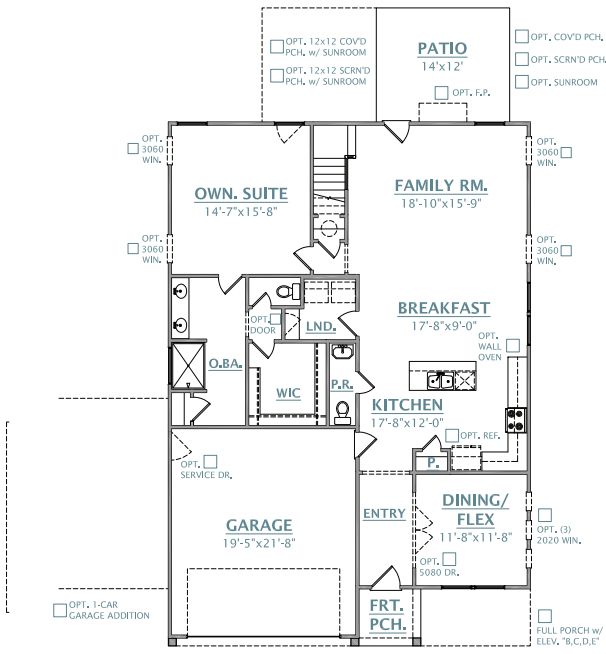

THE PALMETTO SERIES

CARSON

2,649 SQUARE FEET

4-5 BEDROOMS

3.5-4 BATHROOMS

CRESCENTHOMES.NET

CHS 843.466.5000

GVL 864.406.5000

NVL 615.392.5000

CRESCENT
HOMES

THE CARSON

THE PALMETTO SERIES

ATTIC STORAGE AVAILABLE ONLY WITH ELEVATION A, B, C

REV. 11.15.23

Dimensions and square footage are approximate. Elevations shown are artist's concepts. Optional features reflected in floor plan. Floor plans may vary per elevation. Crescent Homes reserves the right to make changes without notice or prior obligation.