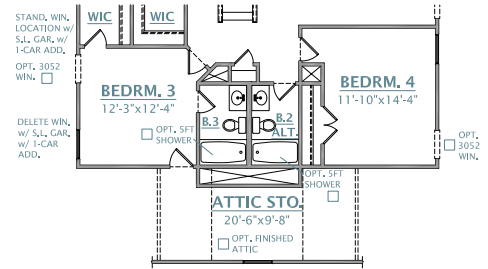

THE PALMETTO SERIES

CARSON

2,649 SQUARE FEET

4-5 BEDROOMS

3.5-4 BATHROOMS

CRESCENTHOMES.NET

CHS 843.466.5000

GVL 864.406.5000

NVL 615.392.5000

CRESCENT
HOMES

THE CARSON

THE PALMETTO SERIES

ATTIC STORAGE AVAILABLE ONLY WITH ELEVATION A, B, C

REV. 11.15.23

Dimensions and square footage are approximate. Elevations shown are artist's concepts. Optional features reflected in floor plan. Floor plans may vary per elevation. Crescent Homes reserves the right to make changes without notice or prior obligation.