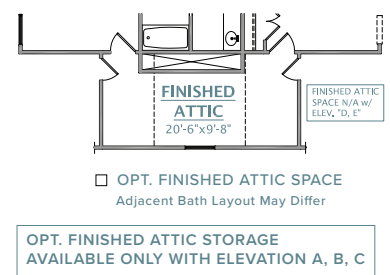

NVL 615.392.5000

CRESCENT
HOMES

THE CARSON

THE PALMETTO SERIES

ATTIC STORAGE AVAILABLE ONLY WITH ELEVATION A, B, C

REV. 11.15.23

Dimensions and square footage are approximate. Elevations shown are artist's concepts. Optional features reflected in floor plan. Floor plans may vary per elevation. Crescent Homes reserves the right to make changes without notice or prior obligation.