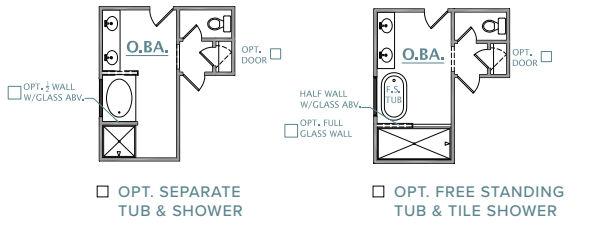

THE PALMETTO SERIES

CARSON

2,649 SQUARE FEET

4-5 BEDROOMS

3.5-4 BATHROOMS

CRESCENTHOMES.NET

CHS 843.466.5000

GVL 864.406.5000

NVL 615.392.5000

CRESCENT
HOMES

THE CARSON

THE PALMETTO SERIES

ATTIC STORAGE AVAILABLE ONLY WITH ELEVATION A, B, C

REV. 11.15.23

Dimensions and square footage are approximate. Elevations shown are artist's concepts. Optional features reflected in floor plan. Floor plans may vary per elevation. Crescent Homes reserves the right to make changes without notice or prior obligation.