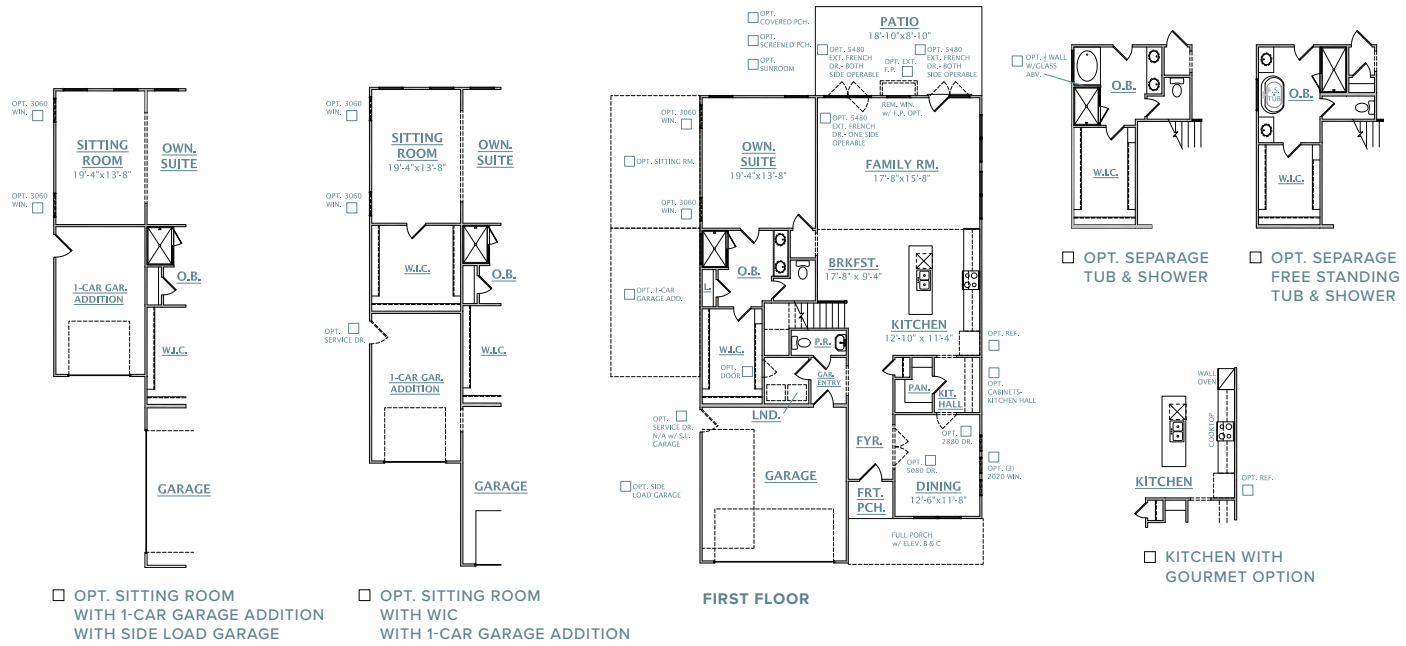

THE PALMETTO SERIES

HOLLAND

3,839 SQUARE FEET | 5-6 BEDROOMS | 3.5-4.5 BATHROOMS

CRESCENTHOMES.NET

CHS 843.466.5000 | GVL 864.406.5000 | NVL 615.392.5000

CRESCENT
HOMES

REV. 10.11.23 Dimensions and square footage are approximate. Elevations shown are artist's concepts. Optional features reflected in floor plan. Floor plans may vary per elevation. Crescent Homes reserves the right to make changes without notice or prior obligation.