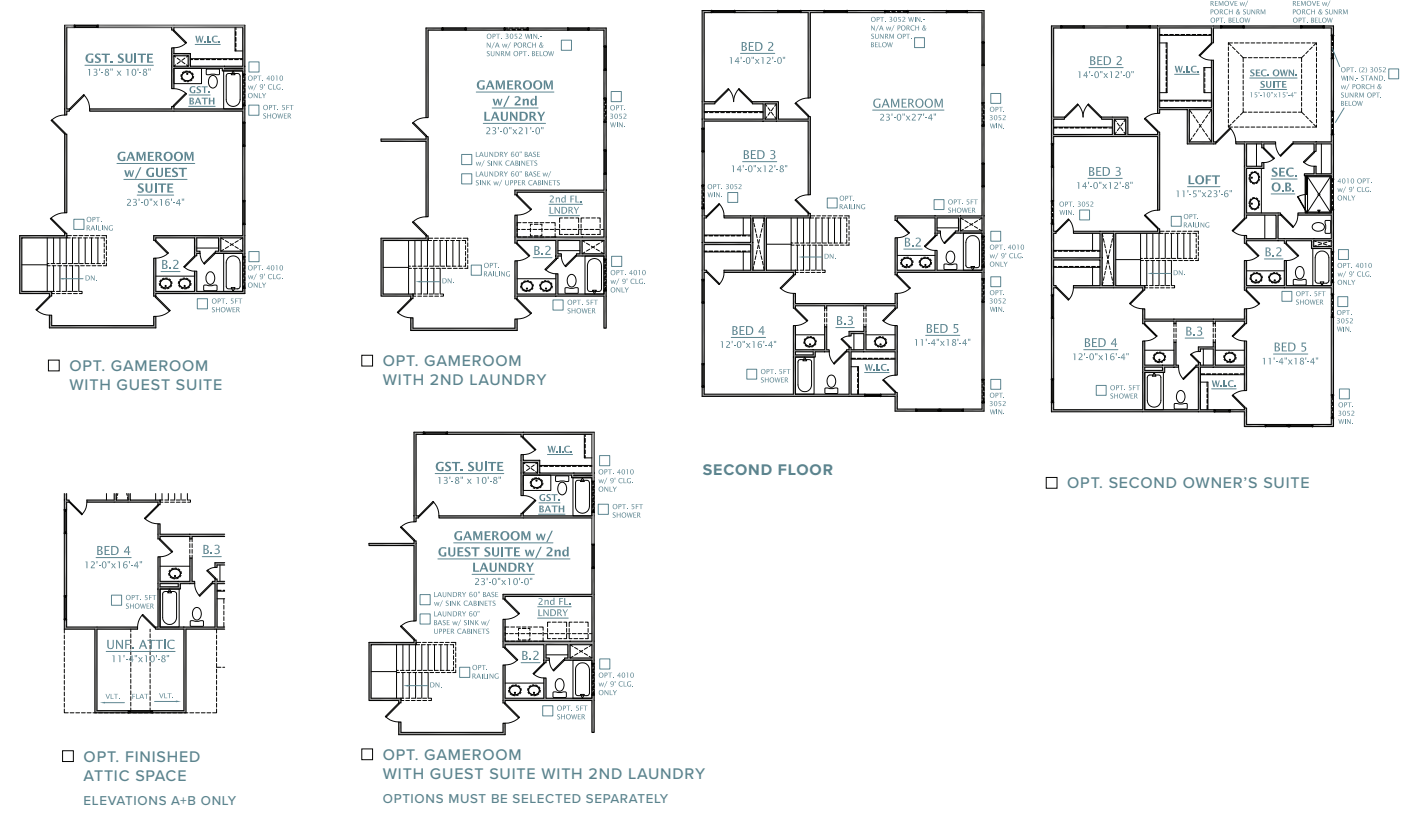

THE PALMETTO SERIES

HOLLAND

3,839 SQUARE FEET | 5-6 BEDROOMS | 3.5-4.5 BATHROOMS

CRESCENTHOMES.NET

CHS 843.466.5000 | GVL 864.406.5000 | NVL 615.392.5000

CRESCENT
HOMES

REV. 10.11.23 Dimensions and square footage are approximate. Elevations shown are artist's concepts. Optional features reflected in floor plan. Floor plans may vary per elevation. Crescent Homes reserves the right to make changes without notice or prior obligation.