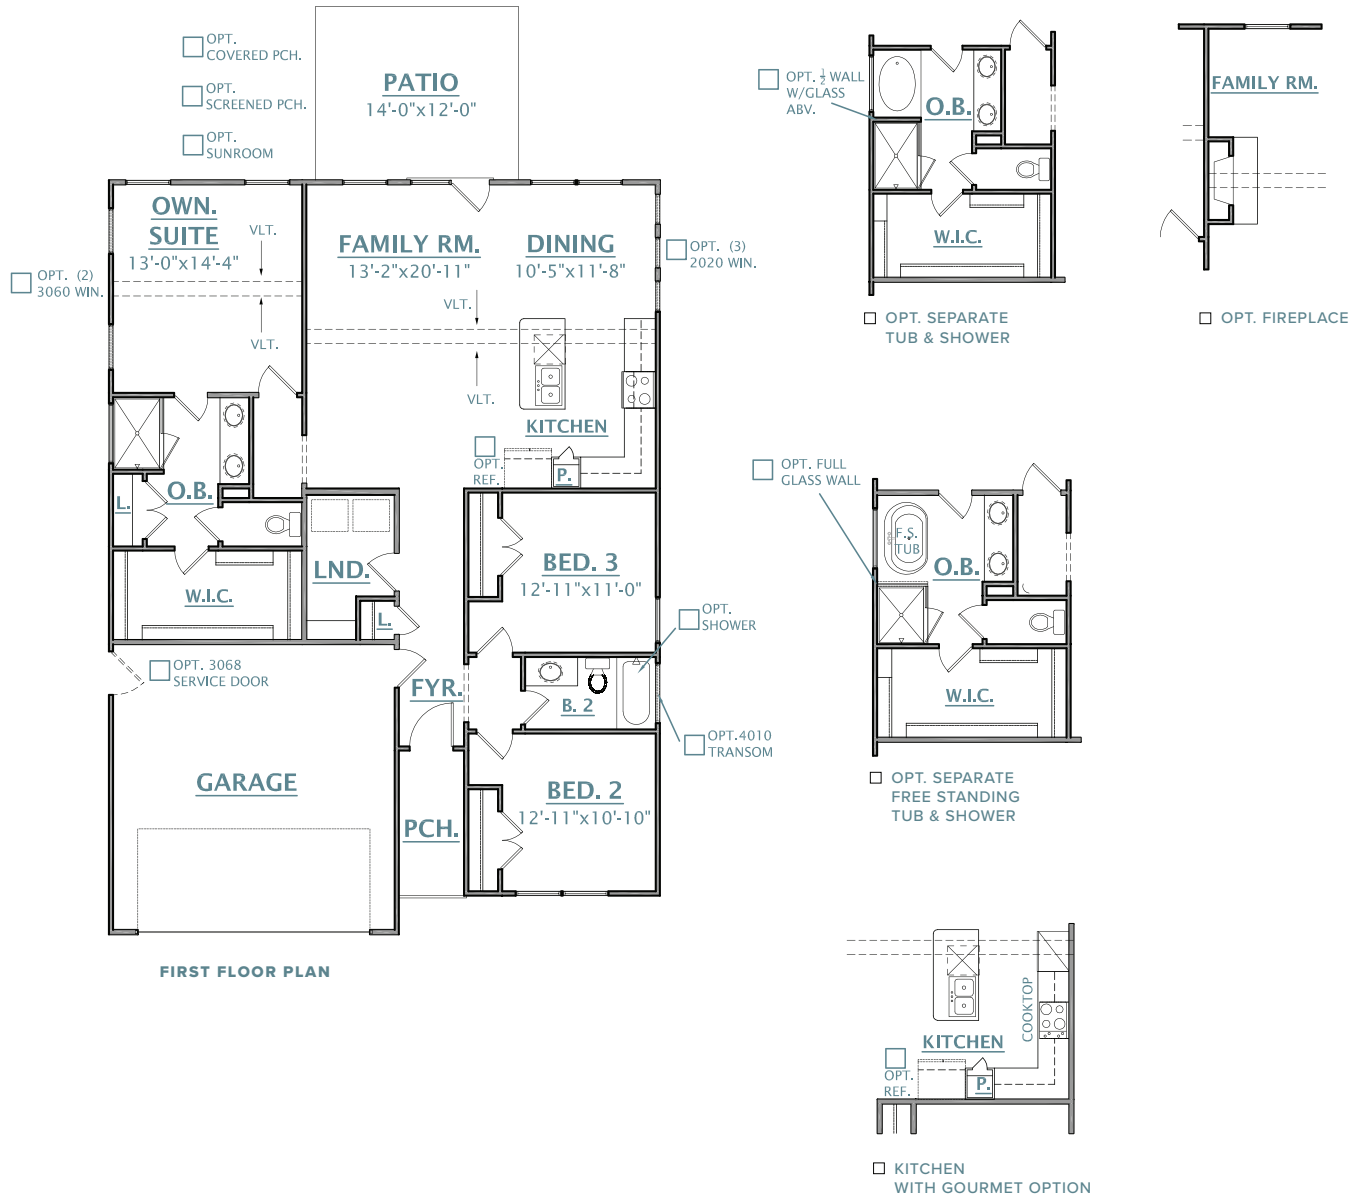

THE PALMETTO SERIES

ELLIOTT

1,485 SQUARE FEET | 3 BEDROOMS | 2 BATHROOMS

CRESCENTHOMES.NET

CHS 843.466.5000 | GVL 864.406.5000 | NVL 615.392.5000

CRESCENT
HOMES

REV.
10.05.23

Dimensions and square footage are approximate. Elevations shown are artist's concepts. Optional features reflected in floor plan. Floor plans may vary per elevation. Crescent Homes reserves the right to make changes without notice or prior obligation.