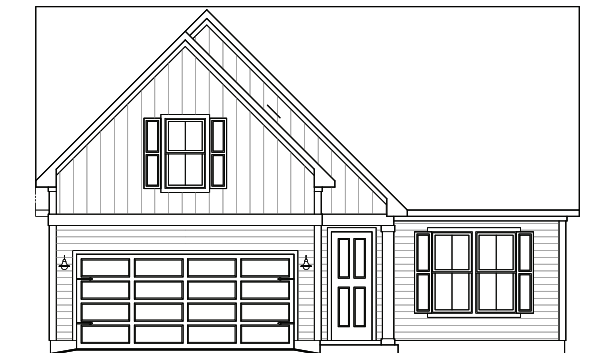

THE PALMETTO SERIES

ELLIOTT

1,914 SQUARE FEET | 3 BEDROOMS | 2 BATHROOMS | +BONUS ROOM

[CRESCENTHOMES.NET](https://www.crescenthomes.net)

CHS 843.466.5000 | GVL 864.406.5000 | NVL 615.392.5000

CRESCENT
HOMES

FIRST FLOOR PLAN

SECOND FLOOR PLAN

REV. 10.05.23

Dimensions and square footage are approximate. Elevations shown are artist's concepts. Optional features reflected in floor plan. Floor plans may vary per elevation. Crescent Homes reserves the right to make changes without notice or prior obligation.