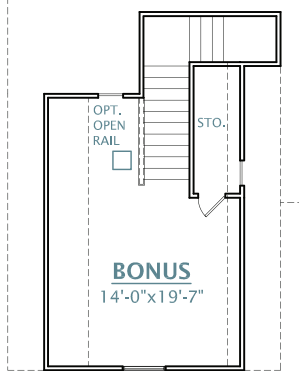

THE PALMETTO SERIES

ELLIOTT

1,914 SQUARE FEET | 3 BEDROOMS | 2 BATHROOMS | +BONUS ROOM

[CRESCENTHOMES.NET](https://www.crescenthomes.net)

CHS 843.466.5000 | GVL 864.406.5000 | NVL 615.392.5000

CRESCENT
HOMES

FIRST FLOOR PLAN

SECOND FLOOR PLAN

REV. 10.05.23

Dimensions and square footage are approximate. Elevations shown are artist's concepts. Optional features reflected in floor plan. Floor plans may vary per elevation. Crescent Homes reserves the right to make changes without notice or prior obligation.