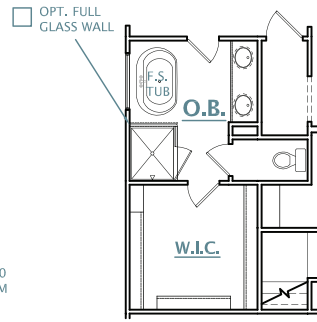

THE PALMETTO SERIES

ELLIOTT

1,914 SQUARE FEET | 3 BEDROOMS | 2 BATHROOMS | +BONUS ROOM

[CRESCENTHOMES.NET](https://www.crescenthomes.net)

CHS 843.466.5000 | GVL 864.406.5000 | NVL 615.392.5000

CRESCENT
HOMES

FIRST FLOOR PLAN

SECOND FLOOR PLAN

REV. 10.05.23

Dimensions and square footage are approximate. Elevations shown are artist's concepts. Optional features reflected in floor plan. Floor plans may vary per elevation. Crescent Homes reserves the right to make changes without notice or prior obligation.