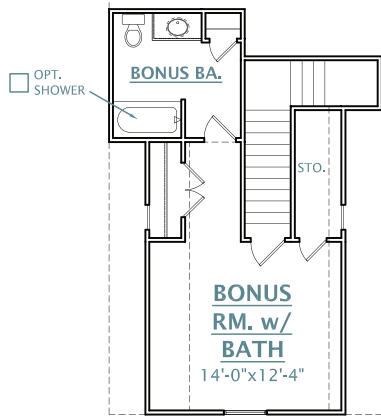

THE PALMETTO SERIES

ELLIOTT

1,914 SQUARE FEET | 3 BEDROOMS | 2 BATHROOMS | +BONUS ROOM

[CRESCENTHOMES.NET](https://www.crescenthomes.net)

CHS 843.466.5000 | GVL 864.406.5000 | NVL 615.392.5000

CRESCENT
HOMES

FIRST FLOOR PLAN

SECOND FLOOR PLAN

REV. 10.05.23

Dimensions and square footage are approximate. Elevations shown are artist's concepts. Optional features reflected in floor plan. Floor plans may vary per elevation. Crescent Homes reserves the right to make changes without notice or prior obligation.