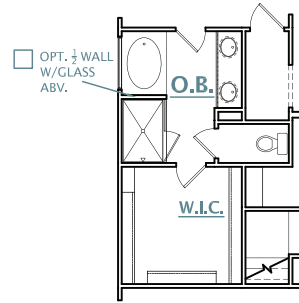

THE PALMETTO SERIES

ELLIOTT

1,914 SQUARE FEET | 3 BEDROOMS | 2 BATHROOMS | +BONUS ROOM

[CRESCENTHOMES.NET](https://www.crescenthomes.net)

CHS 843.466.5000 | GVL 864.406.5000 | NVL 615.392.5000

CRESCENT
HOMES

FIRST FLOOR PLAN

SECOND FLOOR PLAN

REV. 10.05.23

Dimensions and square footage are approximate. Elevations shown are artist's concepts. Optional features reflected in floor plan. Floor plans may vary per elevation. Crescent Homes reserves the right to make changes without notice or prior obligation.