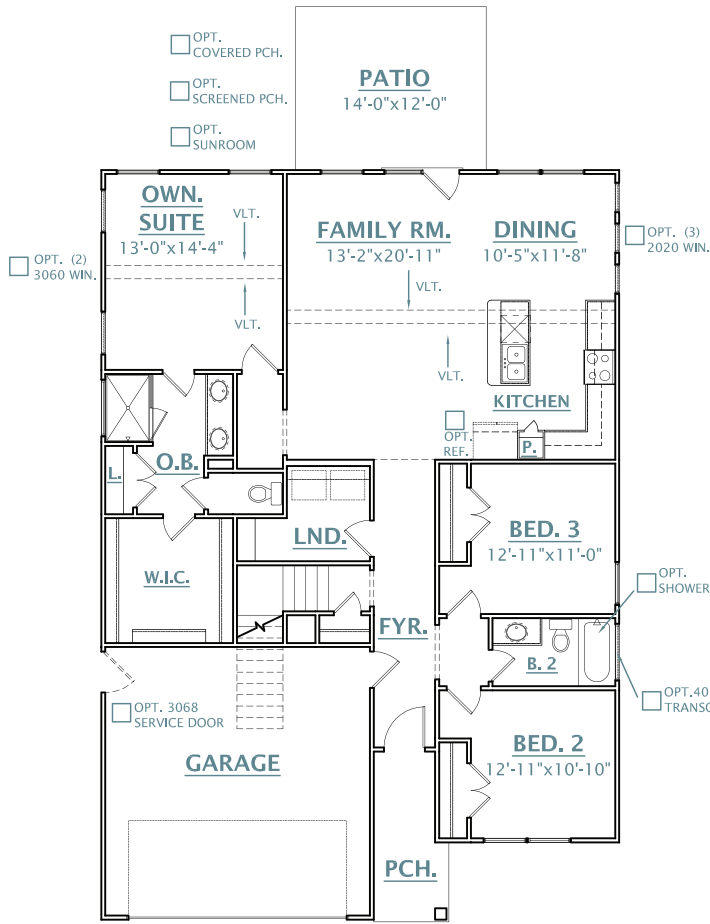

THE PALMETTO SERIES

ELLIOTT

1,914 SQUARE FEET | 3 BEDROOMS | 2 BATHROOMS | +BONUS ROOM

[CRESCENTHOMES.NET](https://www.crescenthomes.net)

CHS 843.466.5000 | GVL 864.406.5000 | NVL 615.392.5000

CRESCENT
HOMES

FIRST FLOOR PLAN

SECOND FLOOR PLAN

REV. 10.05.23

Dimensions and square footage are approximate. Elevations shown are artist's concepts. Optional features reflected in floor plan. Floor plans may vary per elevation. Crescent Homes reserves the right to make changes without notice or prior obligation.