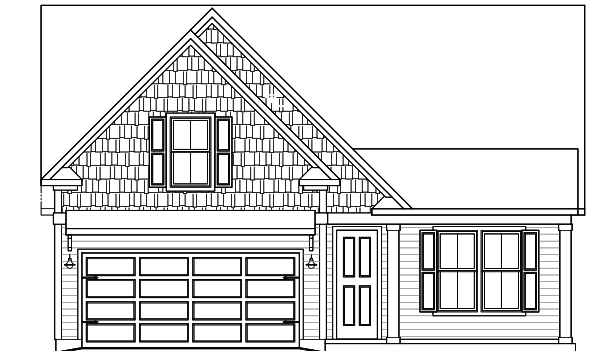

THE PALMETTO SERIES

ELLIOTT

1,914 SQUARE FEET | 3 BEDROOMS | 2 BATHROOMS | +BONUS ROOM

[CRESCENTHOMES.NET](https://www.crescenthomes.net)

CHS 843.466.5000 | GVL 864.406.5000 | NVL 615.392.5000

CRESCENT
HOMES

FIRST FLOOR PLAN

SECOND FLOOR PLAN

REV. 10.05.23

Dimensions and square footage are approximate. Elevations shown are artist's concepts. Optional features reflected in floor plan. Floor plans may vary per elevation. Crescent Homes reserves the right to make changes without notice or prior obligation.