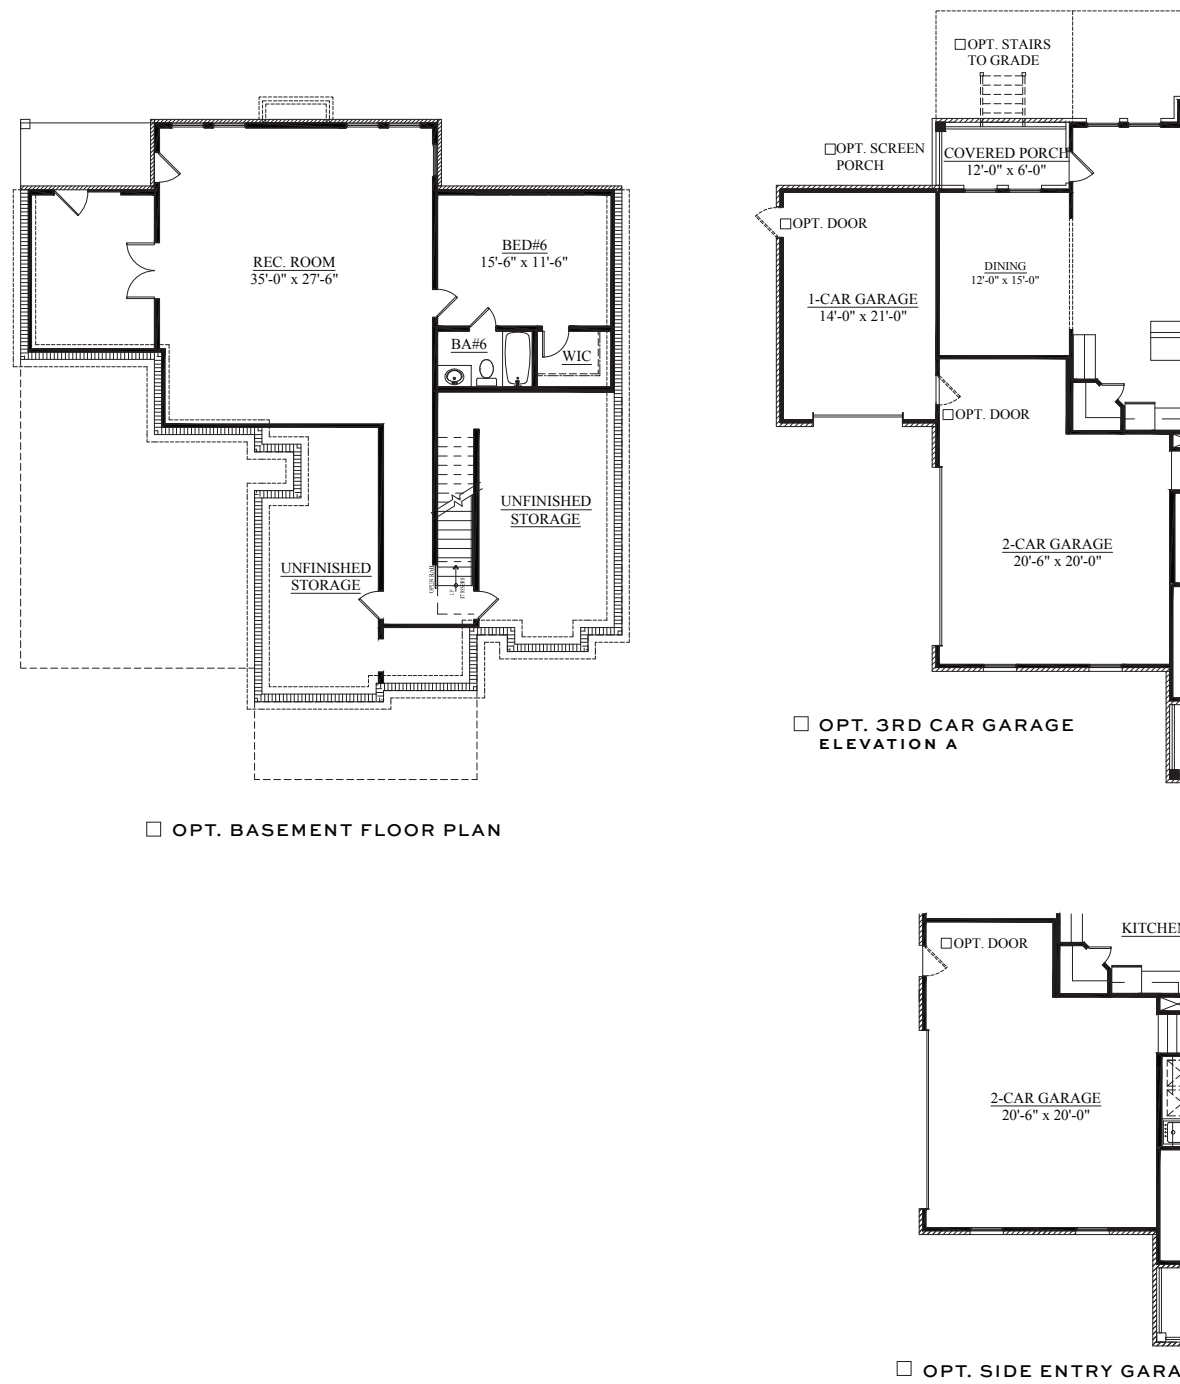

WENTWORTH

3,369 SQUARE FEET | 4 - 5 BEDROOMS | 3.5 - 4.5 BATHROOMS | 2 - 3 CAR GARAGE

D

A

B

C

Dimensions and square footage are approximate. Elevations shown are artist's concepts. Optional features reflected in floor plan. Floor plans may vary per elevation. Crescent Homes reserves the right to make changes without notice or prior obligation.