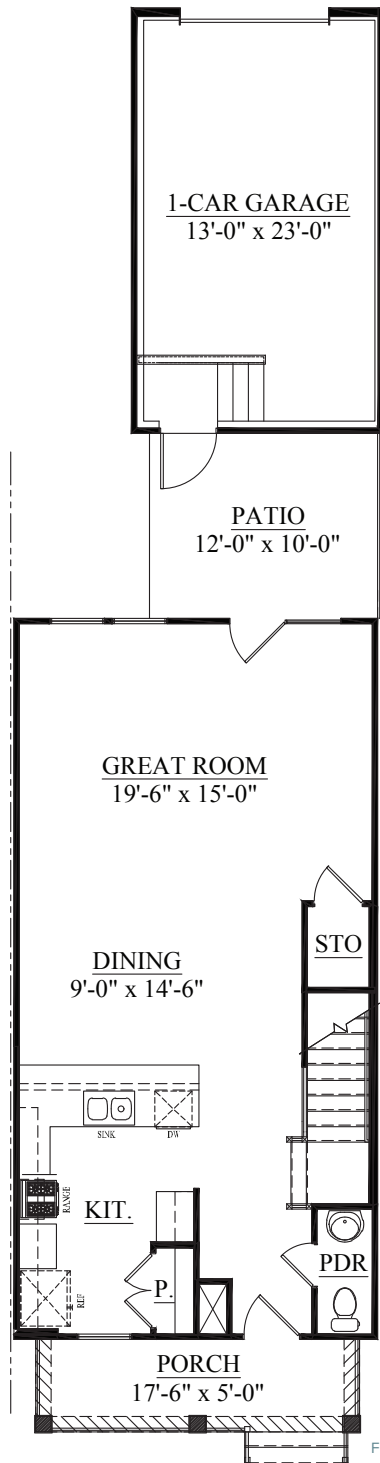

THE SETTLEMENT

WALKER

1,512 SQUARE FEET

3 BEDROOMS

2.5 BATHROOMS

A

C

D - GABLE ROOF

REV.
5.09.22

Dimensions and square footage are approximate. Elevations shown are artist's concepts. Optional features reflected in floor plan. Floor plans may vary per elevation. Crescent Homes reserves the right to make changes without notice or prior obligation.