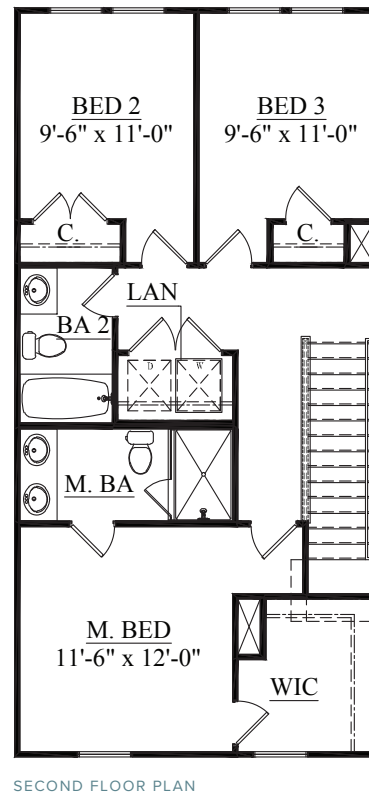

THE SETTLEMENT

WALKER

1,512 SQUARE FEET

3 BEDROOMS

2.5 BATHROOMS

A

C

D - GABLE ROOF

REV.
5.09.22

Dimensions and square footage are approximate. Elevations shown are artist's concepts. Optional features reflected in floor plan. Floor plans may vary per elevation. Crescent Homes reserves the right to make changes without notice or prior obligation.