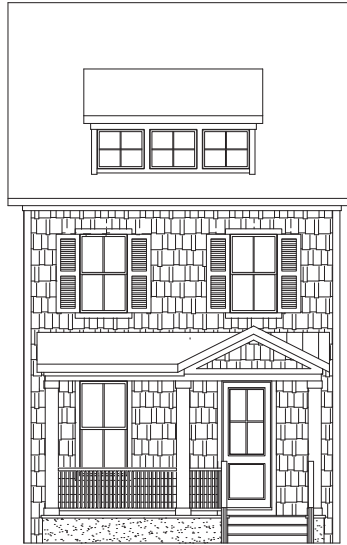

THE SETTLEMENT

WALKER

1,512 SQUARE FEET

3 BEDROOMS

2.5 BATHROOMS

A

C

D - GABLE ROOF