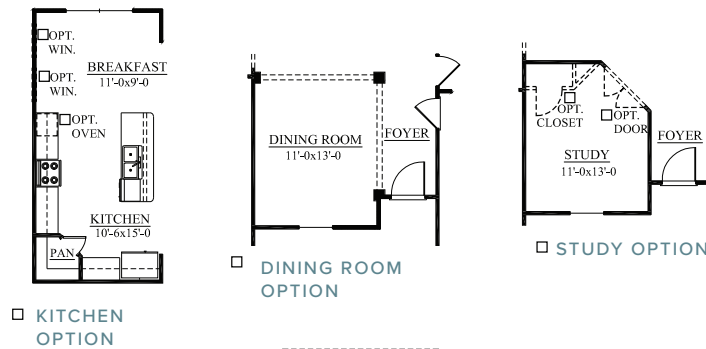

REV. 9.13.22

Dimensions and square footage are approximate. Elevations shown are artist's concepts. Optional features reflected in floor plan. Floor plans may vary per elevation. Crescent Homes reserves the right to make changes without notice or prior obligation.

CRESCENTHOMES.NET

CHS 843.466.5000 | GVL 864.406.5000 | NVL 615.392.5000

CRESCENT HOMES