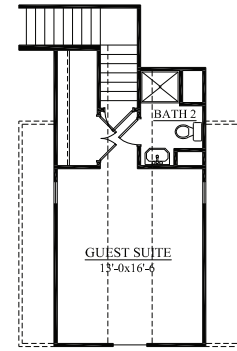

THE PALMETTO SERIES

FENWICK II

+ BONUS ROOM | 2,194 SQUARE FEET | 3-4 BEDROOMS | 2-3 BATHROOMS

SHOWN WITH OPTIMAL METAL ROOF

C

A

B

SHOWN WITH OPTIMAL METAL ROOF

RAILING PER CODE ON ALL ELEVATIONS

[CRESCENTHOMES.NET](https://www.crescenthomes.net)

CHS 843.466.5000 | GVL 864.406.5000 | NVL 615.392.5000

CRESCENT
HOMES

REV. 9.13.22

Dimensions and square footage are approximate. Elevations shown are artist's concepts. Optional features reflected in floor plan. Floor plans may vary per elevation. Crescent Homes reserves the right to make changes without notice or prior obligation.