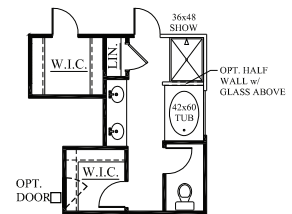

THE PALMETTO SERIES

FENWICK II

+ BONUS ROOM | 2,194 SQUARE FEET | 3-4 BEDROOMS | 2-3 BATHROOMS

SHOWN WITH OPTIMAL METAL ROOF

C

A

B

SHOWN WITH OPTIMAL METAL ROOF

RAILING PER CODE ON ALL ELEVATIONS

[CRESCENTHOMES.NET](https://www.crescenthomes.net)

CHS 843.466.5000 | GVL 864.406.5000 | NVL 615.392.5000

CRESCENT
HOMES

REV. 9.13.22

Dimensions and square footage are approximate. Elevations shown are artist's concepts. Optional features reflected in floor plan. Floor plans may vary per elevation. Crescent Homes reserves the right to make changes without notice or prior obligation.