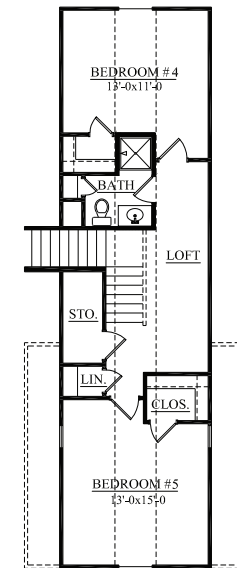

THE PALMETTO SERIES

FENWICK II

+ BONUS ROOM | 2,194 SQUARE FEET | 3-4 BEDROOMS | 2-3 BATHROOMS

SHOWN WITH OPTIMAL METAL ROOF

C

A

B

SHOWN WITH OPTIMAL METAL ROOF

RAILING PER CODE ON ALL ELEVATIONS

[CRESCENTHOMES.NET](https://www.crescenthomes.net)

CHS 843.466.5000 | GVL 864.406.5000 | NVL 615.392.5000

CRESCENT
HOMES

REV. 9.13.22

Dimensions and square footage are approximate. Elevations shown are artist's concepts. Optional features reflected in floor plan. Floor plans may vary per elevation. Crescent Homes reserves the right to make changes without notice or prior obligation.