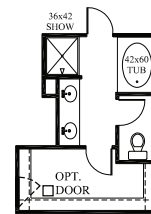

THE PALMETTO SERIES

FENWICK II

+ BONUS ROOM | 2,194 SQUARE FEET | 3-4 BEDROOMS | 2-3 BATHROOMS

SHOWN WITH OPTIMAL METAL ROOF

C

A

B

SHOWN WITH OPTIMAL METAL ROOF

RAILING PER CODE ON ALL ELEVATIONS

[CRESCENTHOMES.NET](https://www.crescenthomes.net)

CHS 843.466.5000 | GVL 864.406.5000 | NVL 615.392.5000

CRESCENT
HOMES

REV. 9.13.22

Dimensions and square footage are approximate. Elevations shown are artist's concepts. Optional features reflected in floor plan. Floor plans may vary per elevation. Crescent Homes reserves the right to make changes without notice or prior obligation.