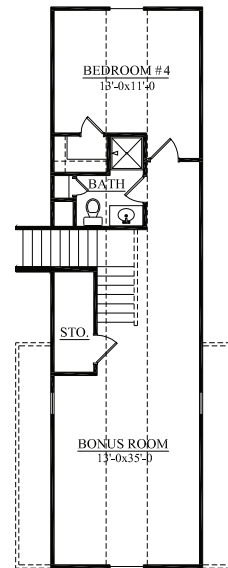

THE PALMETTO SERIES

FENWICK II

+ BONUS ROOM | 2,194 SQUARE FEET | 3-4 BEDROOMS | 2-3 BATHROOMS

SHOWN WITH OPTIMAL METAL ROOF

C

A

B

SHOWN WITH OPTIMAL METAL ROOF

RAILING PER CODE ON ALL ELEVATIONS

[CRESCENTHOMES.NET](https://www.crescenthomes.net)

CHS 843.466.5000 | GVL 864.406.5000 | NVL 615.392.5000

CRESCENT
HOMES

REV. 9.13.22

Dimensions and square footage are approximate. Elevations shown are artist's concepts. Optional features reflected in floor plan. Floor plans may vary per elevation. Crescent Homes reserves the right to make changes without notice or prior obligation.