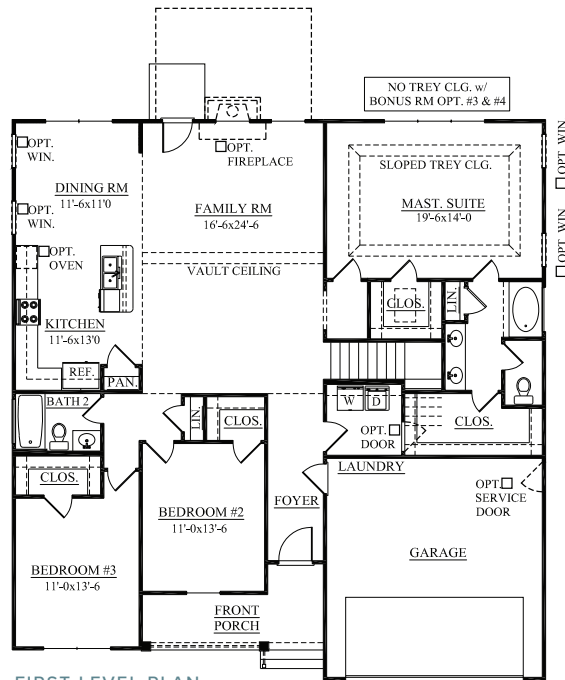

THE PALMETTO SERIES

FENWICK II

+ BONUS ROOM | 2,194 SQUARE FEET | 3-4 BEDROOMS | 2-3 BATHROOMS

SHOWN WITH OPTIMAL METAL ROOF

C

A

B

SHOWN WITH OPTIMAL METAL ROOF

RAILING PER CODE ON ALL ELEVATIONS

[CRESCENTHOMES.NET](https://www.crescenthomes.net)

CHS 843.466.5000 | GVL 864.406.5000 | NVL 615.392.5000

CRESCENT
HOMES

REV. 9.13.22

Dimensions and square footage are approximate. Elevations shown are artist's concepts. Optional features reflected in floor plan. Floor plans may vary per elevation. Crescent Homes reserves the right to make changes without notice or prior obligation.