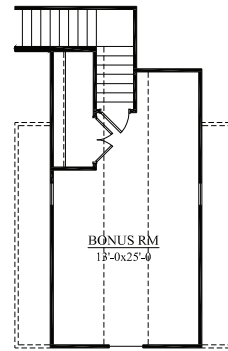

THE PALMETTO SERIES

FENWICK II

+ BONUS ROOM | 2,194 SQUARE FEET | 3-4 BEDROOMS | 2-3 BATHROOMS

SHOWN WITH OPTIMAL METAL ROOF

C

A

B

SHOWN WITH OPTIMAL METAL ROOF

RAILING PER CODE ON ALL ELEVATIONS

[CRESCENTHOMES.NET](https://www.crescenthomes.net)

CHS 843.466.5000 | GVL 864.406.5000 | NVL 615.392.5000

CRESCENT
HOMES

REV. 9.13.22

Dimensions and square footage are approximate. Elevations shown are artist's concepts. Optional features reflected in floor plan. Floor plans may vary per elevation. Crescent Homes reserves the right to make changes without notice or prior obligation.