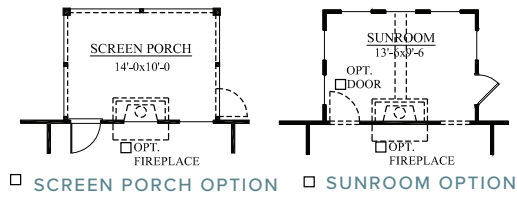

REV. 9.13.22

Dimensions and square footage are approximate. Elevations shown are artist's concepts. Optional features reflected in floor plan. Floor plans may vary per elevation. Crescent Homes reserves the right to make changes without notice or prior obligation.

CRESCENTHOMES.NET

CHS 843.466.5000 | GVL 864.406.5000 | NVL 615.392.5000

CRESCENT HOMES