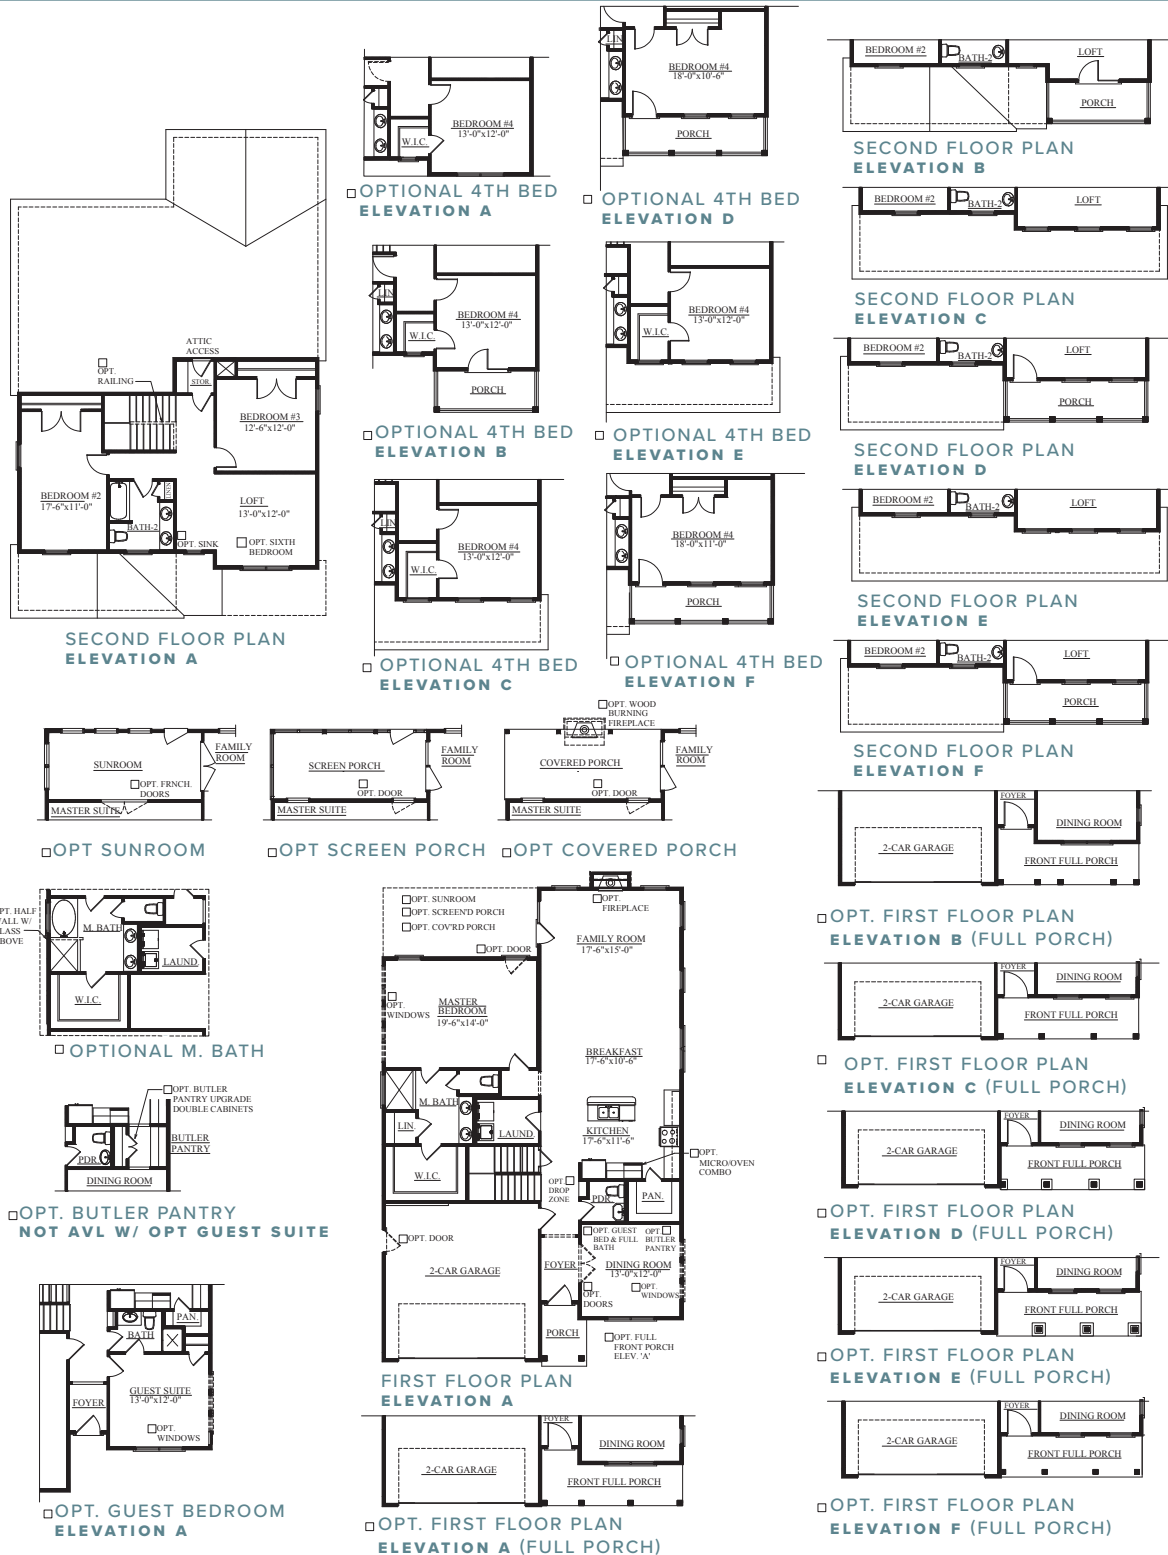

THE PALMETTO SERIES

# LINCOLN II

2,435 - 2,456 SQUARE FEET | 3-4 BEDROOMS | 2.5-3 BATHROOMS

F

OPT. FULL FRONT PORCH  
A

B

C

OPT. BRICK COLUMN BASE  
D

OPT. BRICK COLUMN BASE  
E

RAILINGS PER CODE

[CRESCENTHOMES.NET](http://CRESCENTHOMES.NET)

CHS 843.466.5000 | GVL 864.406.5000 | NVL 615.392.5000

CRESCENT  
HOMES

REV. 6.25.21

Dimensions and square footage are approximate. Elevations shown are artist's concepts. Optional features reflected in floor plan. Floor plans may vary per elevation. Crescent Homes reserves the right to make changes without notice or prior obligation.