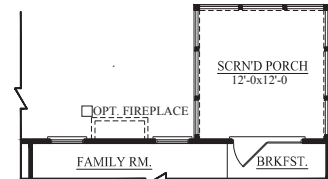

# MANNINGTON

+ LOFT | 2,586 SQUARE FEET | 4 BEDROOMS | 2.5 BATHROOMS

[CRESCENTHOMES.NET](https://www.crescenthomes.net)

CHS 843.466.5000 | GVL 864.406.5000 | NVL 615.392.5000

CRESCENT  
HOMES

SECOND FLOOR PLAN

OPTIONAL BATH 2

FIRST FLOOR PLAN

OPTIONAL BEDROOM 4 BATH 3

OPTIONAL SCREENED PORCH

OPTIONAL SUNROOM

FRONT WITH OPT. BOX BAY ELEVATION C

REV. 4.4.22

Dimensions and square footage are approximate. Elevations shown are artist's concepts. Optional features reflected in floor plan. Floor plans may vary per elevation. Crescent Homes reserves the right to make changes without notice or prior obligation.