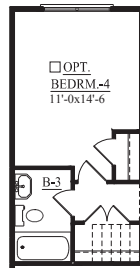

# MANNINGTON

+ LOFT | 2,586 SQUARE FEET | 4 BEDROOMS | 2.5 BATHROOMS

[CRESCENTHOMES.NET](https://www.crescenthomes.net)

CHS 843.466.5000 | GVL 864.406.5000 | NVL 615.392.5000

CRESCENT  
HOMES

SECOND FLOOR PLAN

OPTIONAL BATH 2

FIRST FLOOR PLAN

OPTIONAL BEDROOM 4 BATH 3

OPTIONAL SCREENED PORCH

OPTIONAL SUNROOM

FRONT WITH OPT. BOX BAY ELEVATION C

REV. 4.4.22

Dimensions and square footage are approximate. Elevations shown are artist's concepts. Optional features reflected in floor plan. Floor plans may vary per elevation. Crescent Homes reserves the right to make changes without notice or prior obligation.