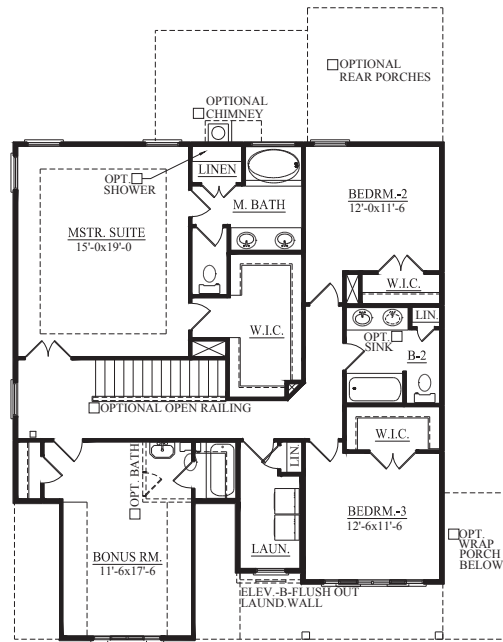

# MANNINGTON

+ LOFT | 2,586 SQUARE FEET | 4 BEDROOMS | 2.5 BATHROOMS

[CRESCENTHOMES.NET](https://www.crescenthomes.net)

CHS 843.466.5000 | GVL 864.406.5000 | NVL 615.392.5000

CRESCENT  
HOMES

SECOND FLOOR PLAN

OPTIONAL BATH 2

FIRST FLOOR PLAN

OPTIONAL BEDROOM 4 BATH 3

OPTIONAL SCREENED PORCH

OPTIONAL SUNROOM

FRONT WITH OPT. BOX BAY ELEVATION C

REV. 4.4.22

Dimensions and square footage are approximate. Elevations shown are artist's concepts. Optional features reflected in floor plan. Floor plans may vary per elevation. Crescent Homes reserves the right to make changes without notice or prior obligation.