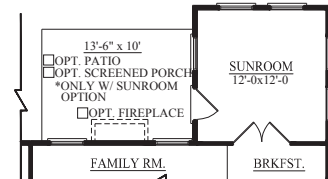

# MANNINGTON

+ LOFT | 2,586 SQUARE FEET | 4 BEDROOMS | 2.5 BATHROOMS

[CRESCENTHOMES.NET](https://www.crescenthomes.net)

CHS 843.466.5000 | GVL 864.406.5000 | NVL 615.392.5000

CRESCENT  
HOMES

SECOND FLOOR PLAN

OPTIONAL BATH 2

FIRST FLOOR PLAN

OPTIONAL BEDROOM 4 BATH 3

OPTIONAL SCREENED PORCH

OPTIONAL SUNROOM

FRONT WITH OPT. BOX BAY ELEVATION C

REV. 4.4.22

Dimensions and square footage are approximate. Elevations shown are artist's concepts. Optional features reflected in floor plan. Floor plans may vary per elevation. Crescent Homes reserves the right to make changes without notice or prior obligation.