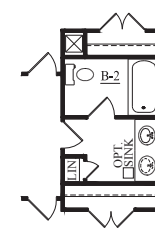

# MANNINGTON

+ LOFT | 2,586 SQUARE FEET | 4 BEDROOMS | 2.5 BATHROOMS

[CRESCENTHOMES.NET](https://www.crescenthomes.net)

CHS 843.466.5000 | GVL 864.406.5000 | NVL 615.392.5000

CRESCENT  
HOMES

SECOND FLOOR PLAN

OPTIONAL BATH 2

FIRST FLOOR PLAN

OPTIONAL BEDROOM 4 BATH 3

OPTIONAL SCREENED PORCH

OPTIONAL SUNROOM

FRONT WITH OPT. BOX BAY ELEVATION C

REV. 4.4.22

Dimensions and square footage are approximate. Elevations shown are artist's concepts. Optional features reflected in floor plan. Floor plans may vary per elevation. Crescent Homes reserves the right to make changes without notice or prior obligation.