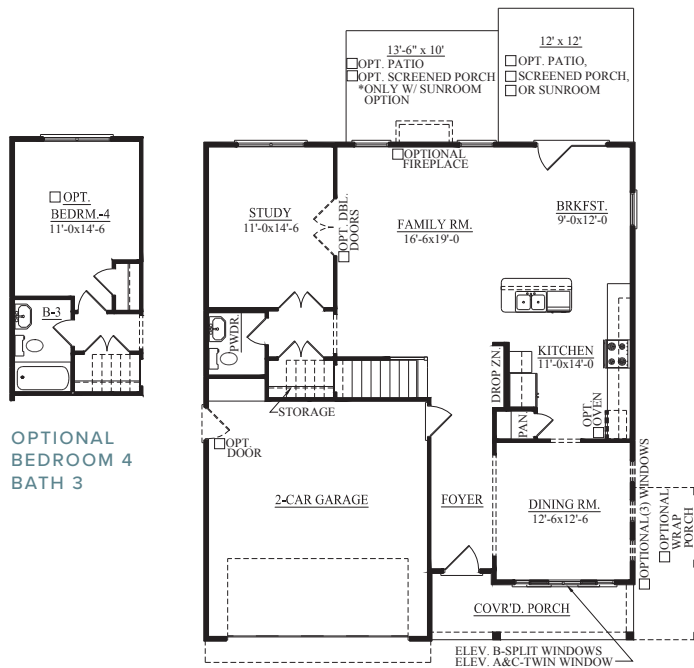

# MANNINGTON

+ LOFT | 2,586 SQUARE FEET | 4 BEDROOMS | 2.5 BATHROOMS

[CRESCENTHOMES.NET](https://www.crescenthomes.net)

CHS 843.466.5000 | GVL 864.406.5000 | NVL 615.392.5000

CRESCENT  
HOMES

SECOND FLOOR PLAN

OPTIONAL BATH 2

FIRST FLOOR PLAN

OPTIONAL BEDROOM 4 BATH 3

OPTIONAL SCREENED PORCH

OPTIONAL SUNROOM

FRONT WITH OPT. BOX BAY ELEVATION C

REV. 4.4.22

Dimensions and square footage are approximate. Elevations shown are artist's concepts. Optional features reflected in floor plan. Floor plans may vary per elevation. Crescent Homes reserves the right to make changes without notice or prior obligation.