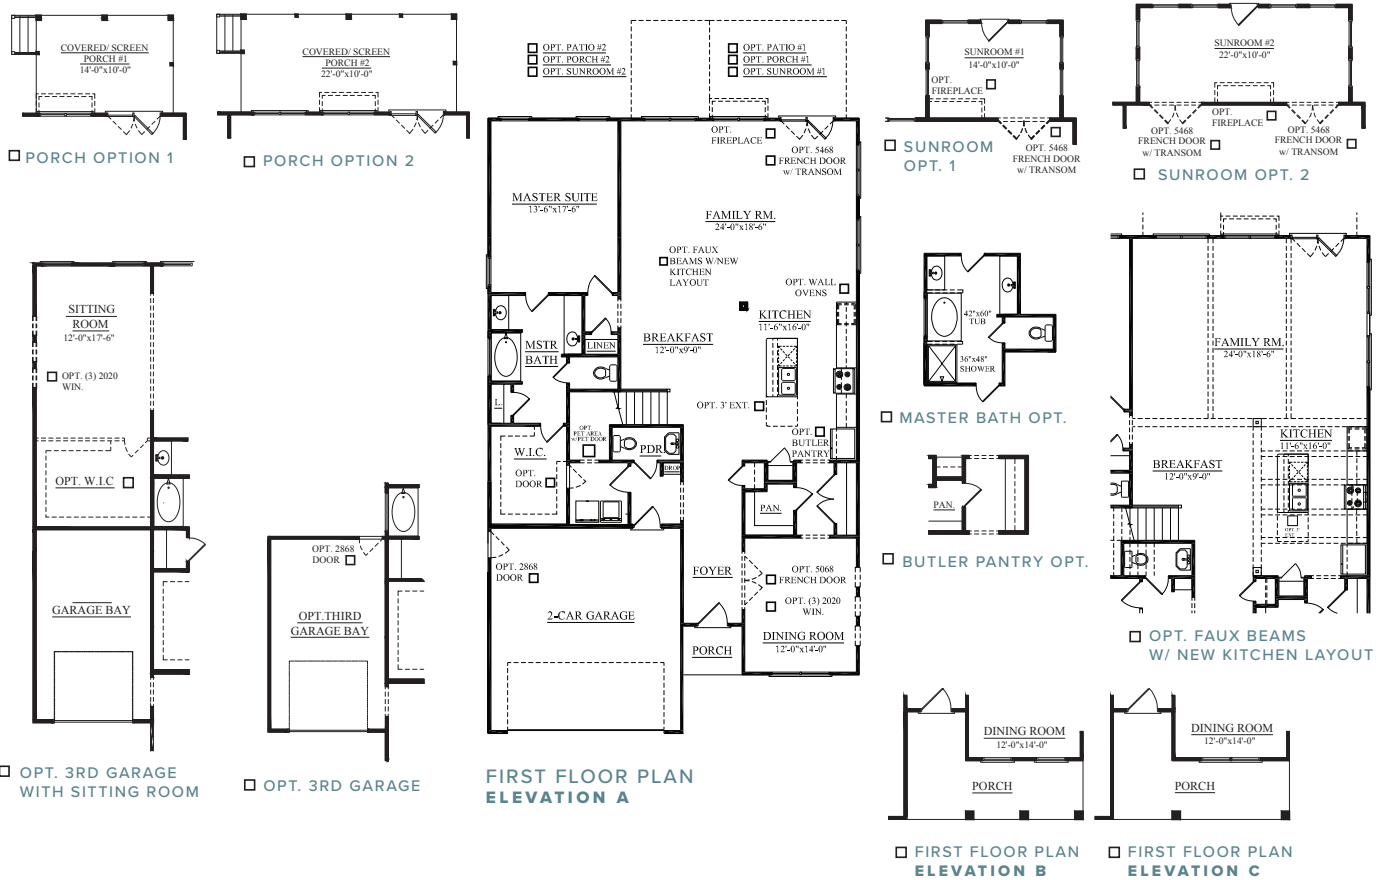

THE PALMETTO SERIES

HAMILTON II

3,813 SQUARE FEET | 5-6 BEDROOMS | 3.5-4.5 BATHROOMS

GARAGE GLASS PER SUBDIVISION

[CRESCENTHOMES.NET](https://www.crescenthomes.net)

CHS 843.466.5000 | GVL 864.406.5000 | NVL 615.392.5000

CRESCENT
HOMES

REV. 4.4.22

Dimensions and square footage are approximate. Elevations shown are artist's concepts. Optional features reflected in floor plan. Floor plans may vary per elevation. Crescent Homes reserves the right to make changes without notice or prior obligation.