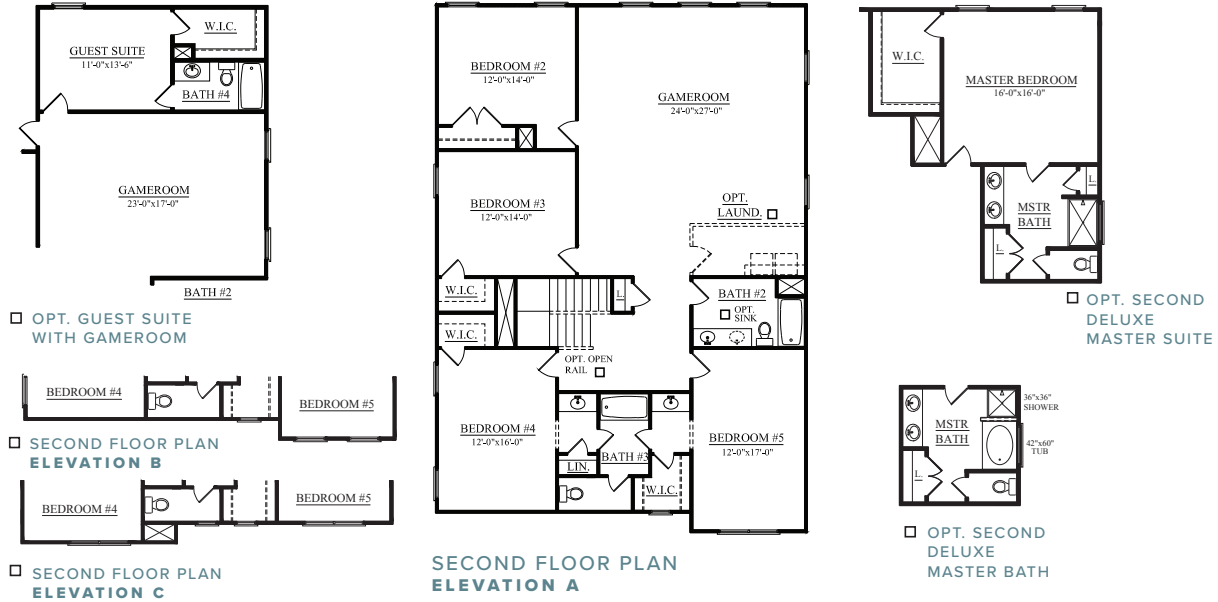

THE PALMETTO SERIES

HAMILTON II

3,813 SQUARE FEET | 5-6 BEDROOMS | 3.5-4.5 BATHROOMS

GARAGE GLASS PER SUBDIVISION

[CRESCENTHOMES.NET](https://www.crescenthomes.net)

CHS 843.466.5000 | GVL 864.406.5000 | NVL 615.392.5000

CRESCENT
HOMES

REV. 4.4.22

Dimensions and square footage are approximate. Elevations shown are artist's concepts. Optional features reflected in floor plan. Floor plans may vary per elevation. Crescent Homes reserves the right to make changes without notice or prior obligation.