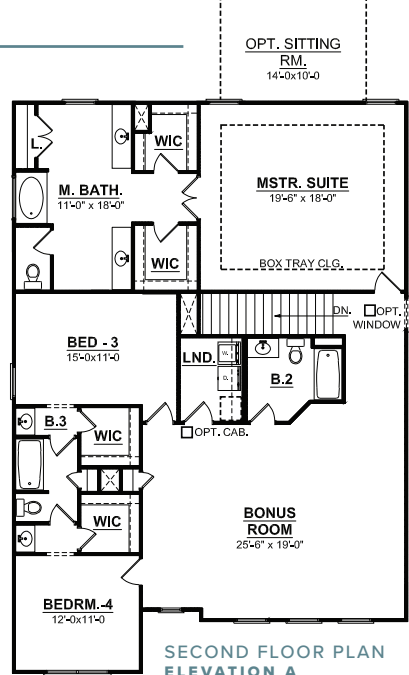

THE PALMETTO SERIES

CARLYLE

3,612 SQUARE FEET | 4 - 5 BEDROOMS | 4 - 4.5 BATHROOMS

GARAGE STD W/ GLASS

[CRESCENTHOMES.NET](https://www.crescenthomes.net)

CHS 843.466.5000 | GVL 864.406.5000 | NVL 615.392.5000

CRESCENT
HOMES

OPTIONAL KITCHEN LAYOUT

REV. 3.2.22

Dimensions and square footage are approximate. Elevations shown are artist's concepts. Optional features reflected in floor plan. Floor plans may vary per elevation. Crescent Homes reserves the right to make changes without notice or prior obligation.