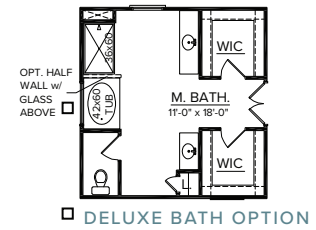

THE PALMETTO SERIES

CARLYLE

3,612 SQUARE FEET | 4 - 5 BEDROOMS | 4 - 4.5 BATHROOMS

GARAGE STD W/ GLASS

[CRESCENTHOMES.NET](https://www.crescenthomes.net)

CHS 843.466.5000 | GVL 864.406.5000 | NVL 615.392.5000

CRESCENT
HOMES

OPTIONAL KITCHEN LAYOUT

REV. 3.2.22

Dimensions and square footage are approximate. Elevations shown are artist's concepts. Optional features reflected in floor plan. Floor plans may vary per elevation. Crescent Homes reserves the right to make changes without notice or prior obligation.