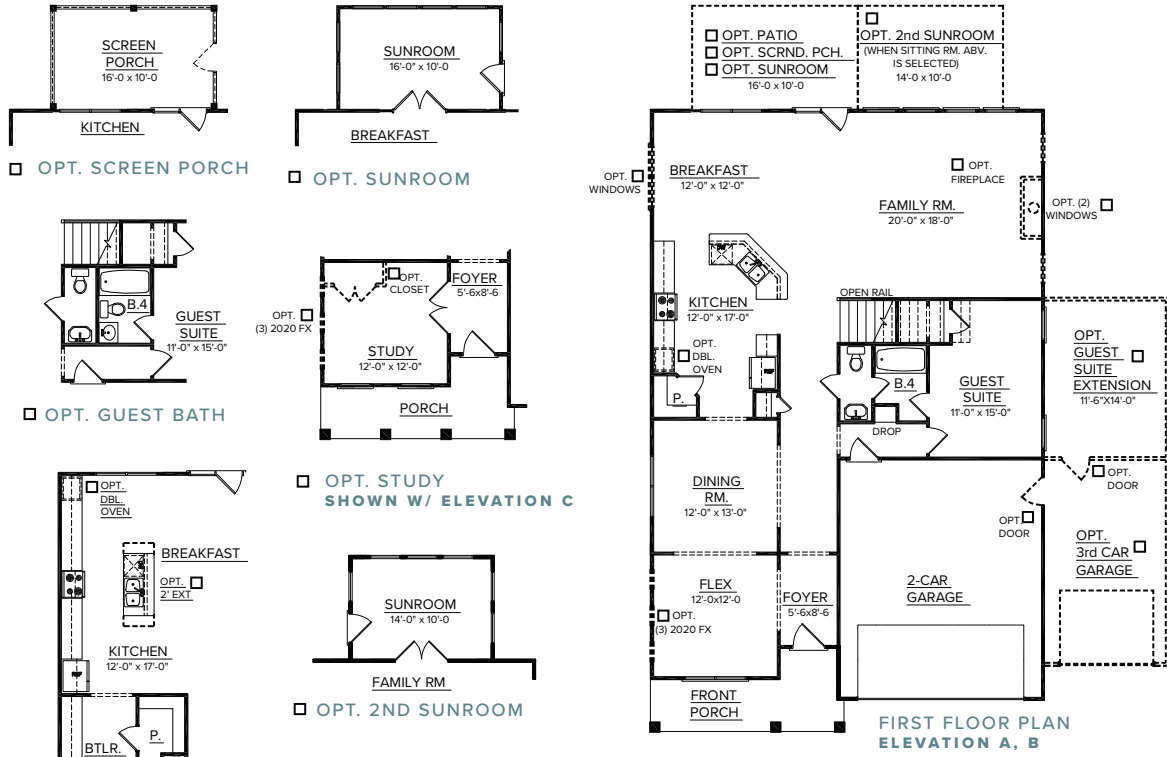

THE PALMETTO SERIES

CARLYLE

3,612 SQUARE FEET | 4 - 5 BEDROOMS | 4 - 4.5 BATHROOMS

GARAGE STD W/ GLASS

[CRESCENTHOMES.NET](https://www.crescenthomes.net)

CHS 843.466.5000 | GVL 864.406.5000 | NVL 615.392.5000

CRESCENT
HOMES

OPTIONAL KITCHEN LAYOUT

REV. 3.2.22

Dimensions and square footage are approximate. Elevations shown are artist's concepts. Optional features reflected in floor plan. Floor plans may vary per elevation. Crescent Homes reserves the right to make changes without notice or prior obligation.