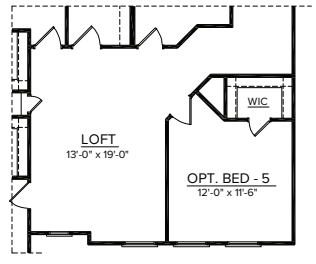

THE PALMETTO SERIES

CARLYLE

3,612 SQUARE FEET | 4 - 5 BEDROOMS | 4 - 4.5 BATHROOMS

GARAGE STD W/ GLASS

[CRESCENTHOMES.NET](https://www.crescenthomes.net)

CHS 843.466.5000 | GVL 864.406.5000 | NVL 615.392.5000

CRESCENT
HOMES

OPTIONAL KITCHEN LAYOUT

REV. 3.2.22

Dimensions and square footage are approximate. Elevations shown are artist's concepts. Optional features reflected in floor plan. Floor plans may vary per elevation. Crescent Homes reserves the right to make changes without notice or prior obligation.